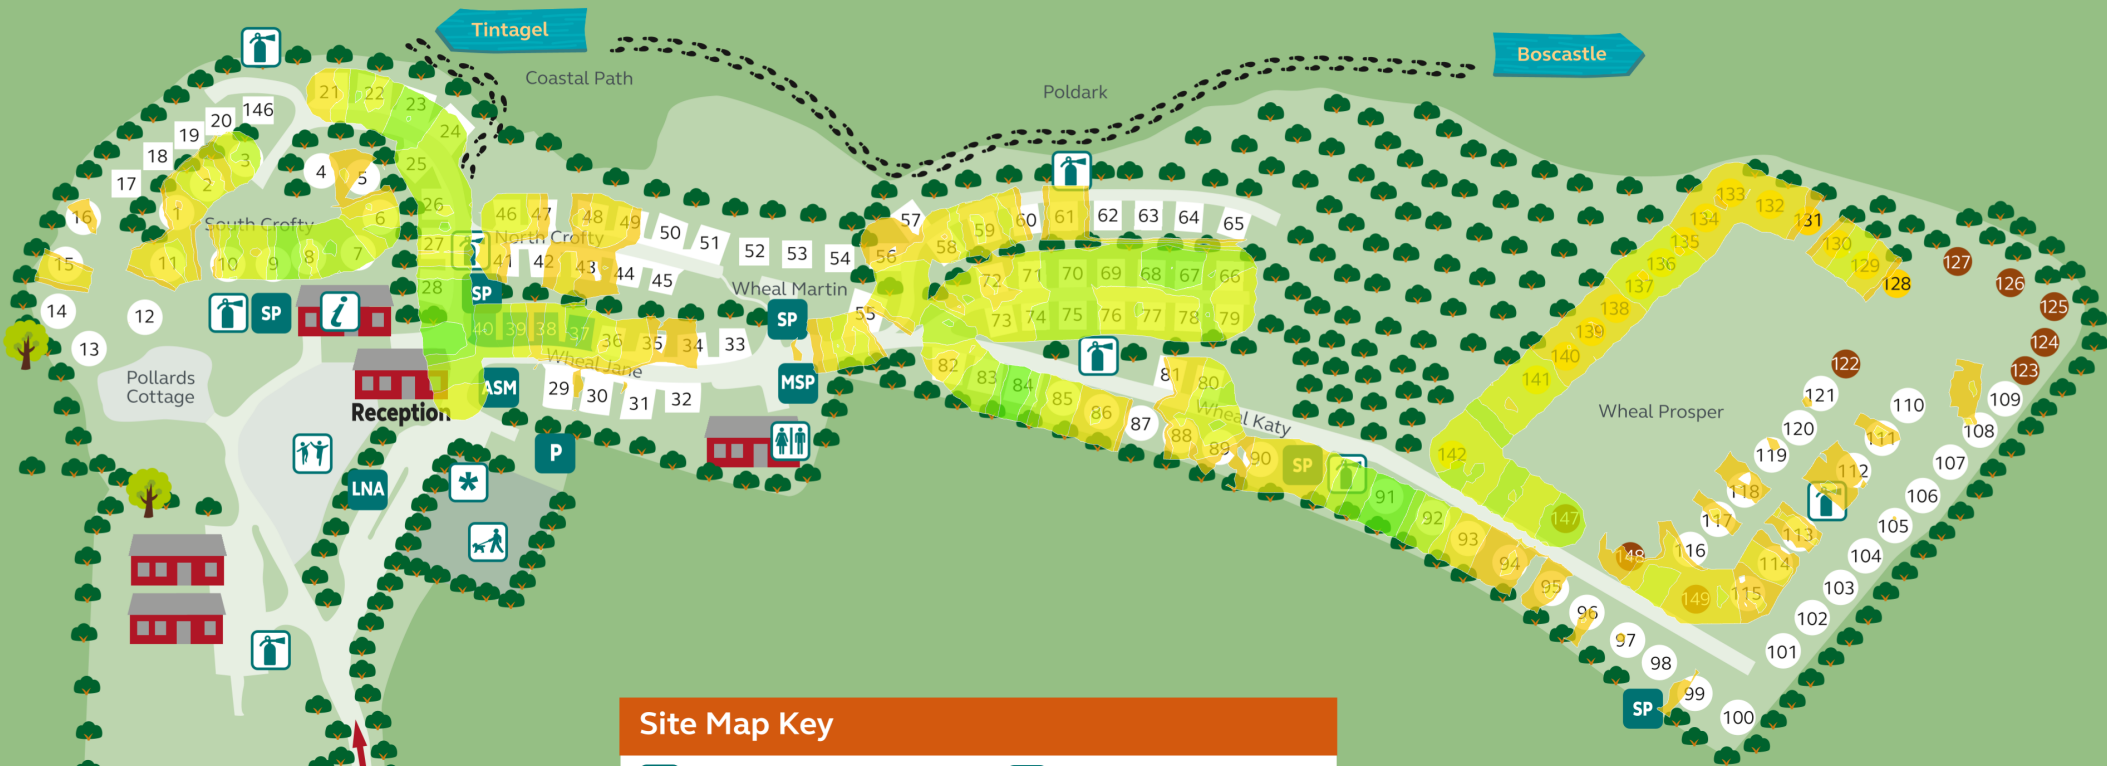

Site Map Key

	Assembly Point		Late Night Arrivals Area
	Assistant Site Manager		Motorhome Service Point
	Dog Walk		Parking
	Fire Point		Play Area
	Footpath		Service Point
	Information Room		Toilet Block

Trewethett Farm Club Campsite

Pitch Guide			
Pitch type	Peg colour	Hardstanding	Grass
Standard with awning	White		
Standard without awning	Blue		
Economy	Brown		
Tent without EHU	Yellow		

Site Map Key	
	Assembly Point
	Assistant Site Manager
	Dog Walk
	Fire Point
	Footpath
	Information Room
	Late Night Arrivals Area
	Motorhome Service Point
	Parking
	Play Area
	Service Point
	Toilet Block