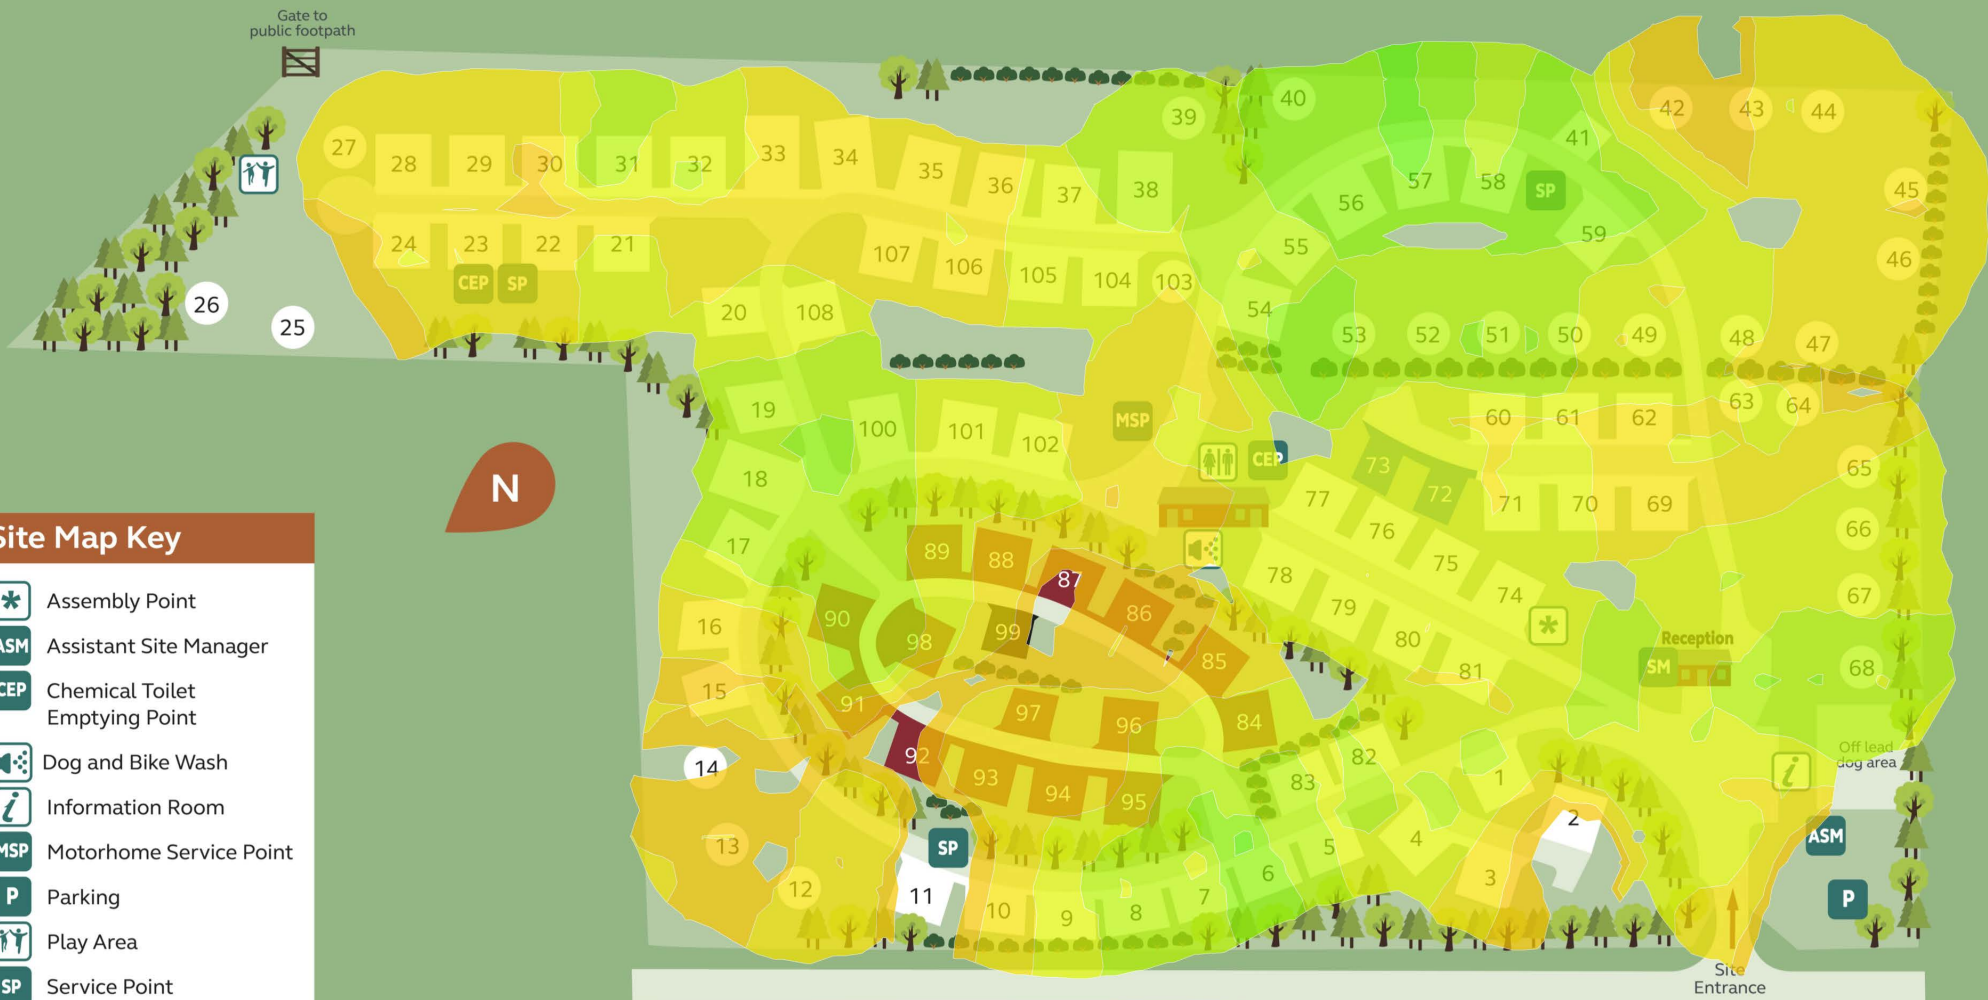

Sutton-on-Sea Club Campsite

Site Map Key

- Assembly Point
- Assistant Site Manager
- Chemical Toilet Emptying Point
- Dog and Bike Wash
- Information Room
- Motorhome Service Point
- Parking
- Play Area
- Service Point
- Site Manager
- Toilet Block

Pitch Guide

Pitch type	Peg colour	Hardstanding	Grass
Serviced with awning	Red		
Serviced without awning	Black		
Standard with awning	White		
Standard without awning	Blue