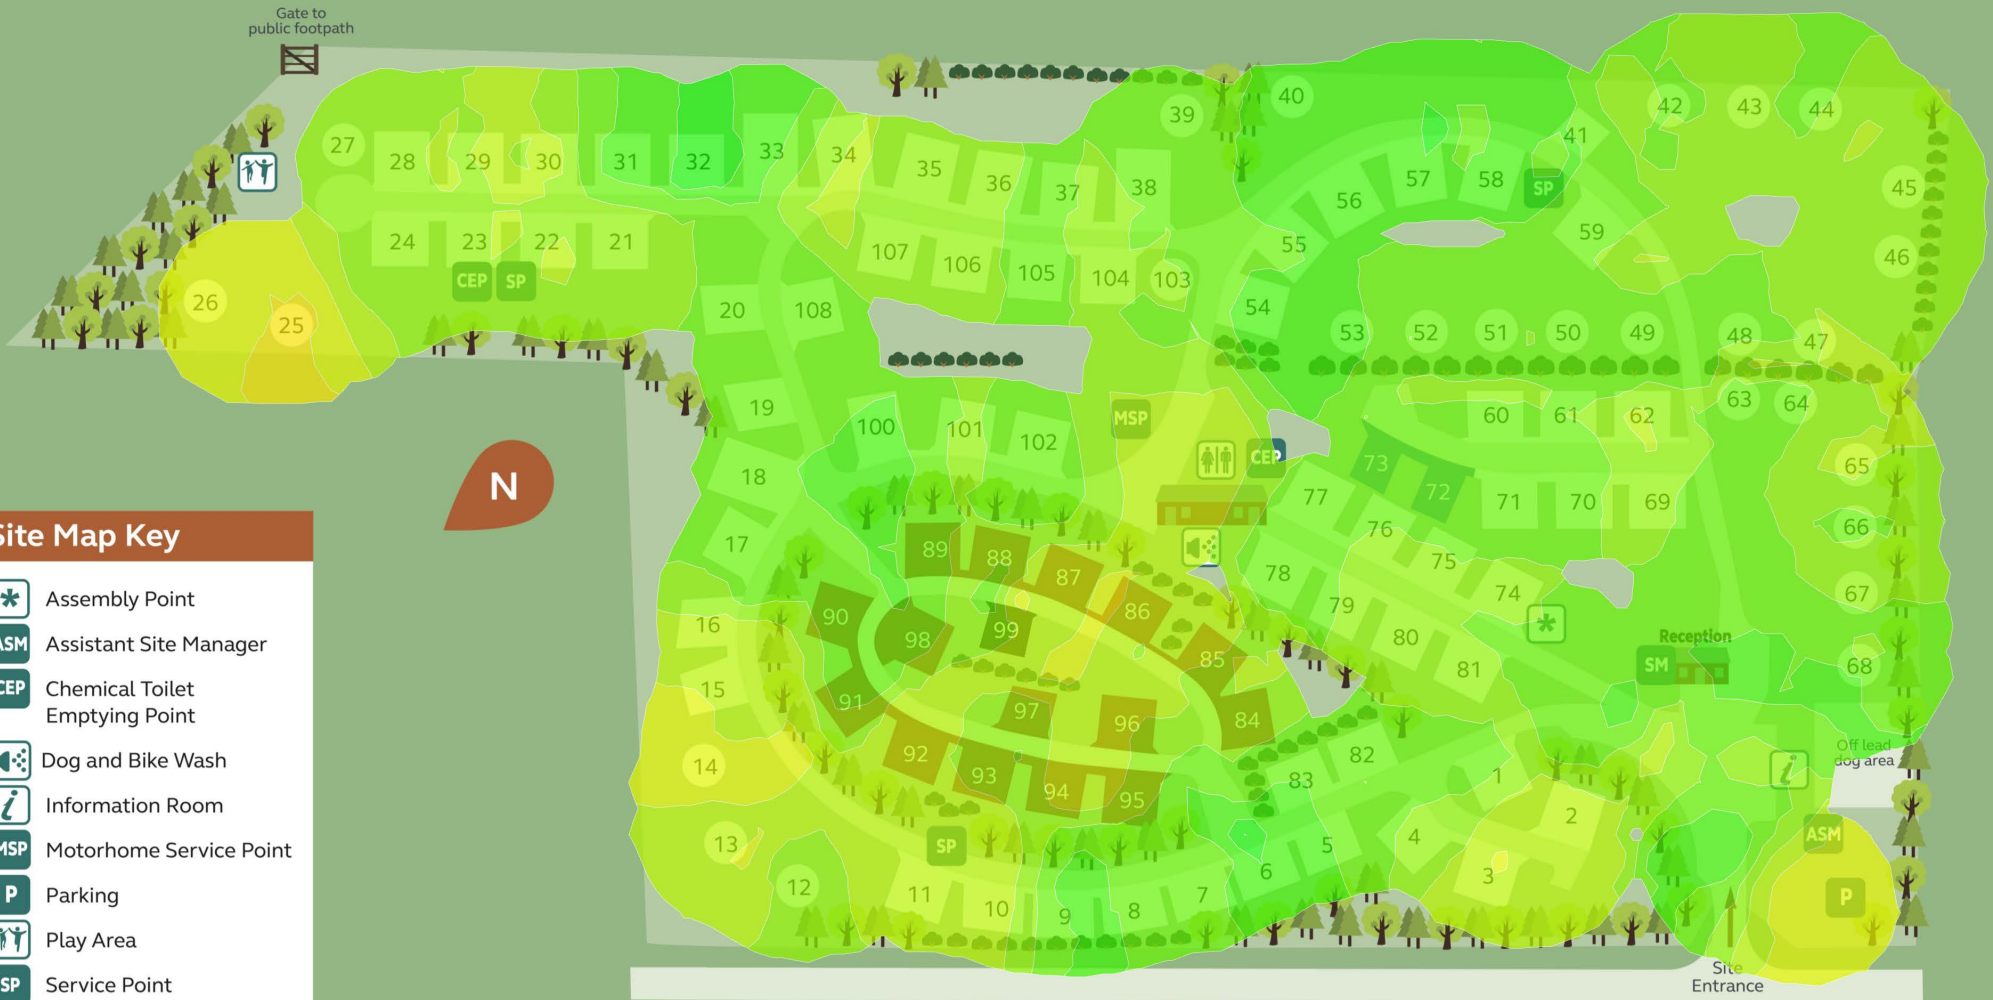

Sutton-on-Sea Club Campsite

Site Map Key

- Assembly Point
- Assistant Site Manager
- Chemical Toilet Emptying Point
- Dog and Bike Wash
- Information Room
- Motorhome Service Point
- Parking
- Play Area
- Service Point
- Site Manager
- Toilet Block

Pitch Guide

Pitch type	Peg colour	Hardstanding	Grass
Serviced with awning	Red		
Serviced without awning	Black		
Standard with awning	White		
Standard without awning	Blue