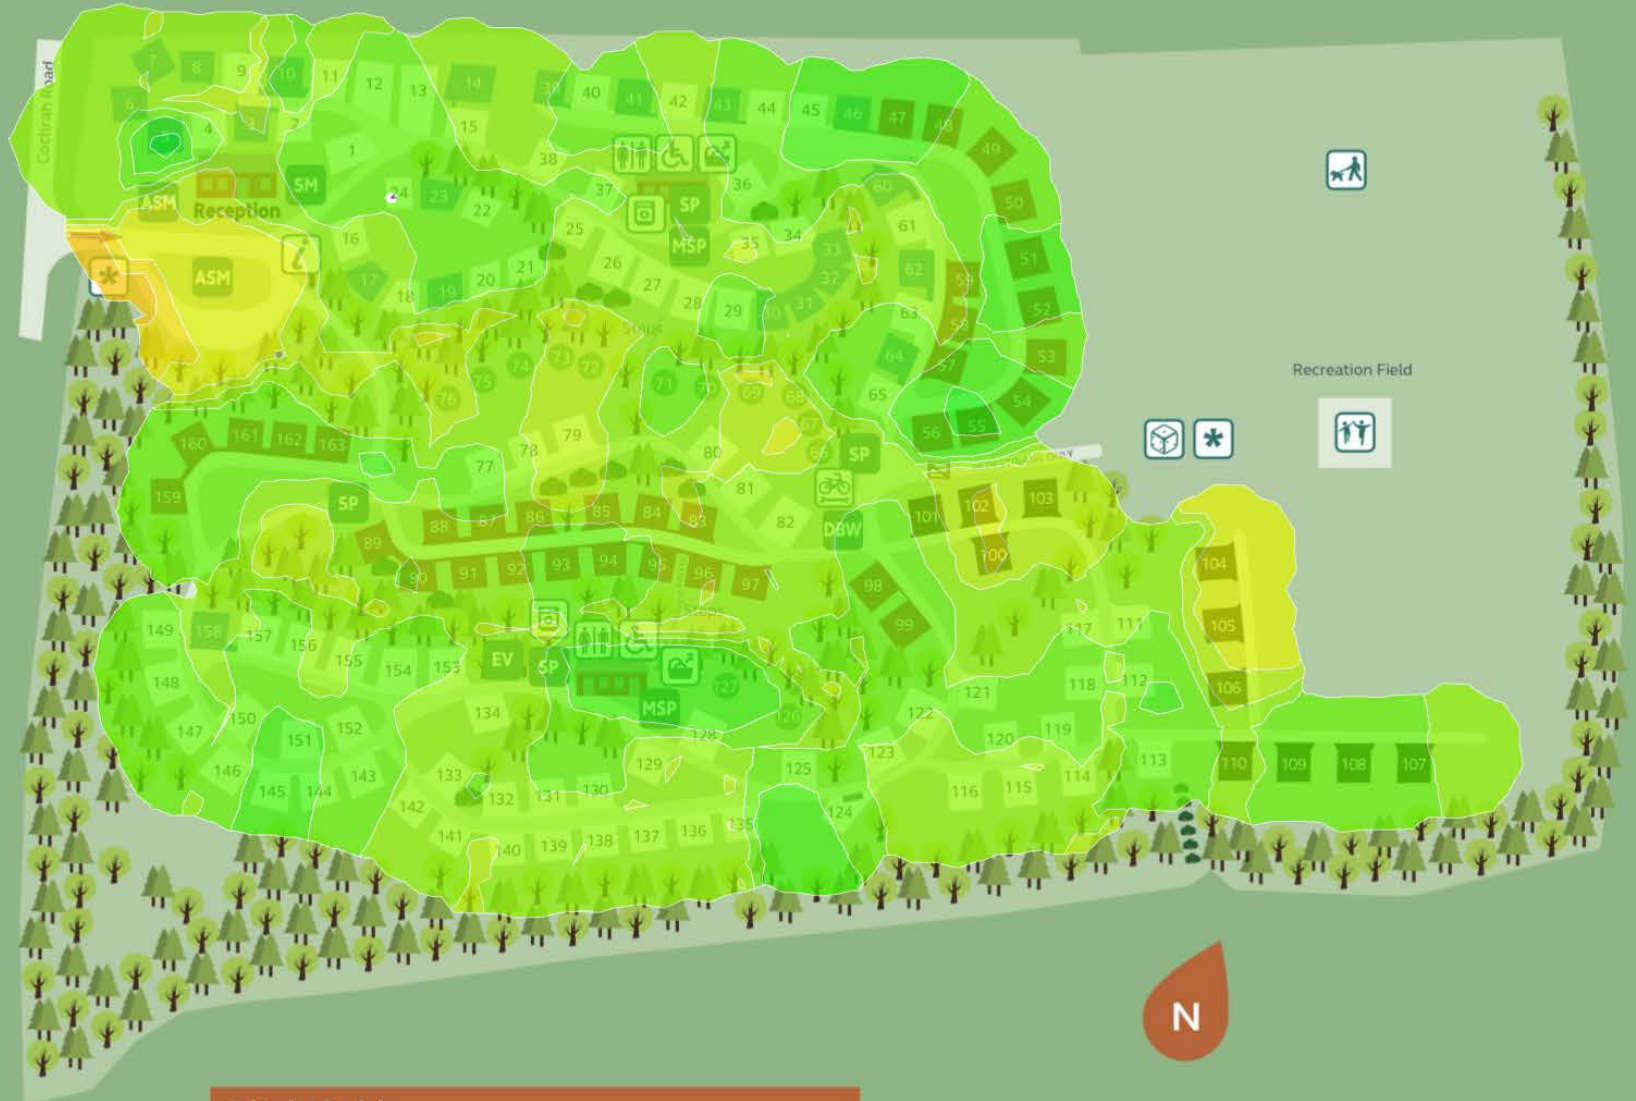

Scarborough West Ayton Club Campsite

Site Map Key

- Accessible Facility
- Assembly Point
- Assistant Site Manager
- Bike Maintenance Station
- Cars park at front of pitch
- Dishwashing Area
- Dog & Bike Wash
- Dog Walk
- Electric Vehicle Charging
- Games Room
- Information Room
- Laundry
- Motorhome Service Point
- Play Area
- Service Point
- Site Manager
- Toilet Block with Showers and Inclusive Room

Pitch Guide

Pitch type	Peg colour	Hardstanding	Grass
Standard with awning	White		
Standard without awning	Blue		
Hardstanding Serviced	Red		
Hardstanding Premium	Black		

-67 dBm ≥ -30 dBm