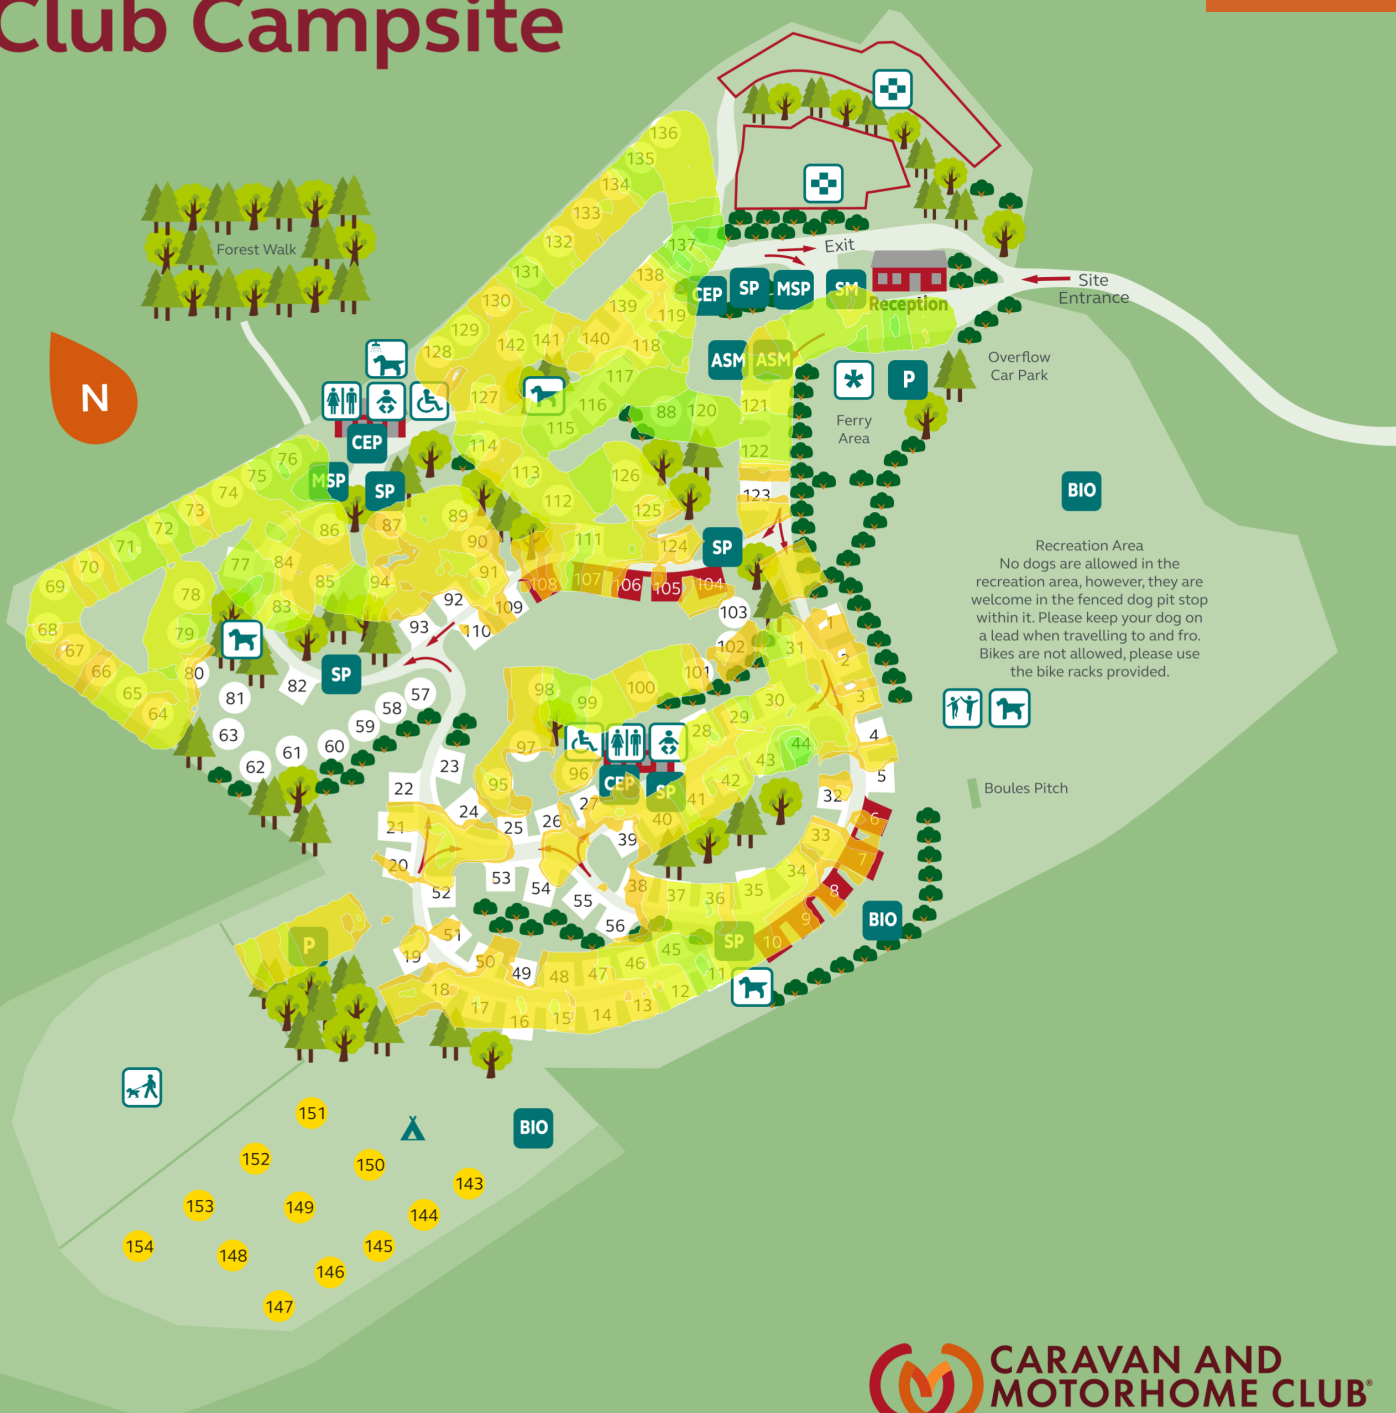

Rookesbury Park Club Campsite

Site Map Key

- Accessible Facilities
- Assembly Point
- Assistant Site Manager
- Baby and Toddler Facilities
- Chemical Toilet Emptying Point
- Biodiversity Area
- Dog Pit Stop
- Dog Walk
- Dog Wash
- Motorhome Service Point
- Parking
- Play Area
- Recycling Point
- Service Point
- Site Manager
- Storage Compound
- Tent Area
- Toilet Block

Pitch Guide

Pitch type	Peg colour	Hardstanding	Grass
Standard with awning	White		
Serviced	Red		
Tent	Yellow		

-67 dBm ≥ -30 dBm