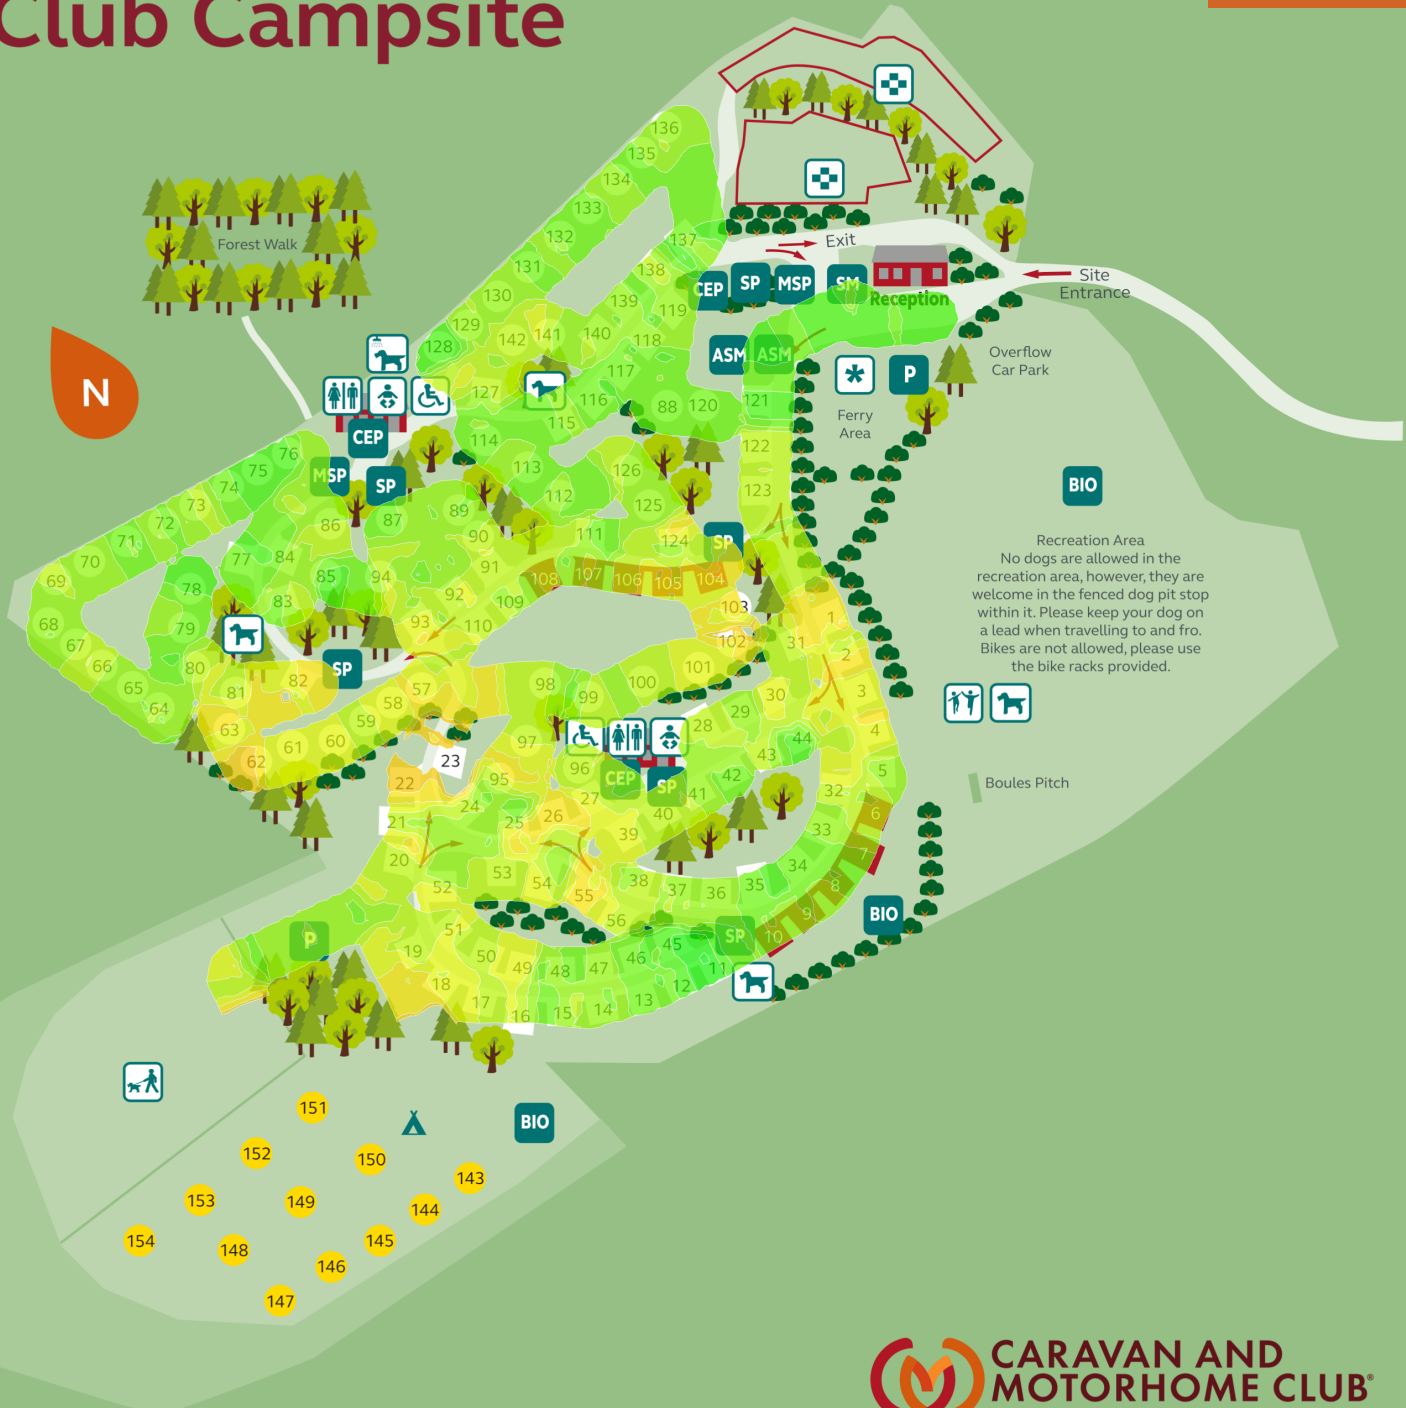

Rookesbury Park Club Campsite

Site Map Key

Accessible Facilities	Motorhome Service Point
Assembly Point	Parking
Assistant Site Manager	Play Area
Baby and Toddler Facilities	Recycling Point
Chemical Toilet Emptying Point	Service Point
Biodiversity Area	Site Manager
Dog Pit Stop	Storage Compound
Dog Walk	Tent Area
Dog Wash	Toilet Block

Pitch Guide

Pitch type	Peg colour	Hardstanding	Grass
Standard with awning	White		
Serviced	Red		
Tent	Yellow		

Recreation Area
No dogs are allowed in the recreation area, however, they are welcome in the fenced dog pit stop within it. Please keep your dog on a lead when travelling to and fro. Bikes are not allowed, please use the bike racks provided.