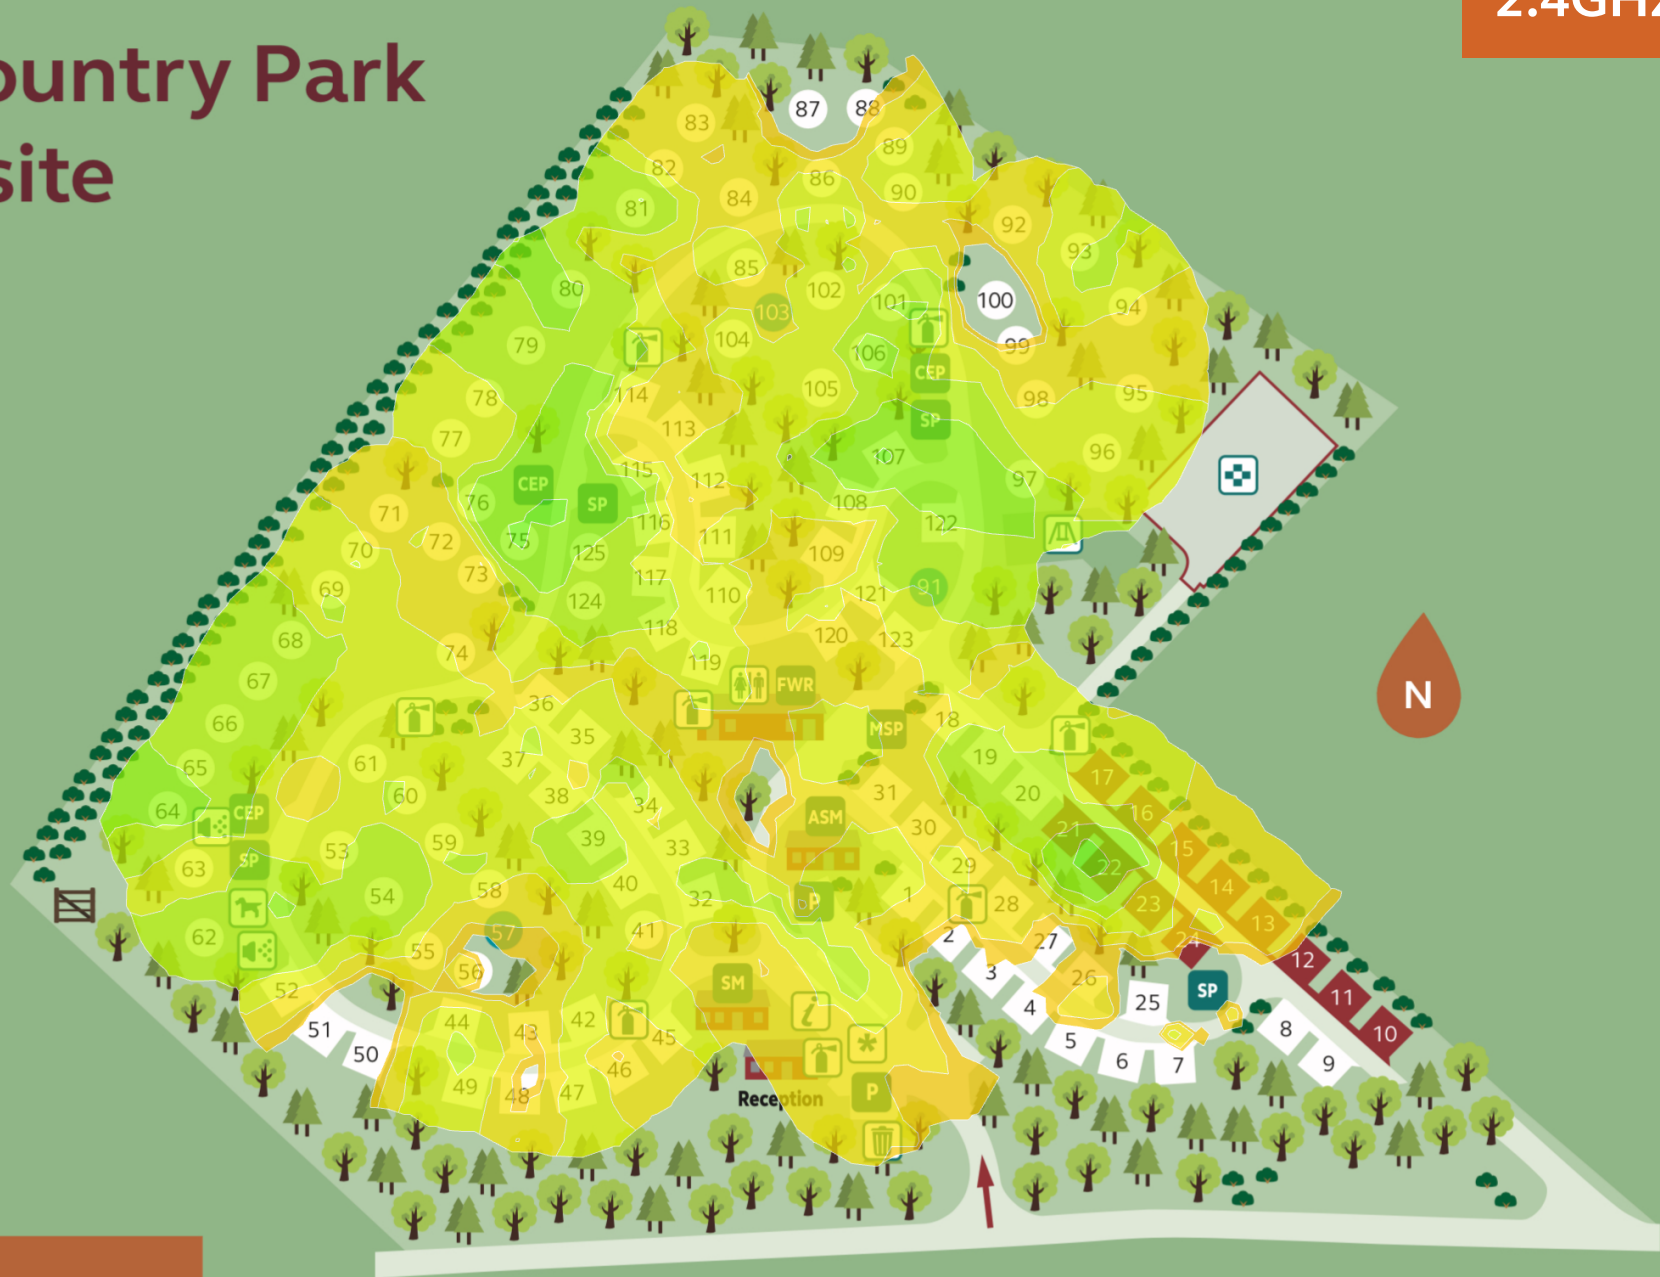

Visit camc.com/Wi-Fi to find out more.

Pembrey Country Park Club Campsite

Site Map Key

-  Assembly Point
-  Assistant Site Manager
-  Bin Store
-  Chemical Toilet Emptying Point
-  Cycle Wash Point
-  Dog Wash
-  Family Wash Room
-  Fire Point
-  Information Room
-  Motorhome Service Point
-  Parking
-  Playground
-  Rear Gate
-  Service Point
-  Site Manager
-  Storage Compound
-  Toilet Block

Pitch Guide

Pitch type	Peg colour	Hardstanding	Grass
Standard with awning	White		
Standard without awning	Blue		
Serviced	Red		

Pembrey Country Park Club Campsite

Site Map Key

-  Assembly Point
-  Assistant Site Manager
-  Bin Store
-  Chemical Toilet Emptying Point
-  Cycle Wash Point
-  Dog Wash
-  Family Wash Room
-  Fire Point
-  Information Room
-  Motorhome Service Point
-  Parking
-  Playground
-  Rear Gate
-  Service Point
-  Site Manager
-  Storage Compound
-  Toilet Block