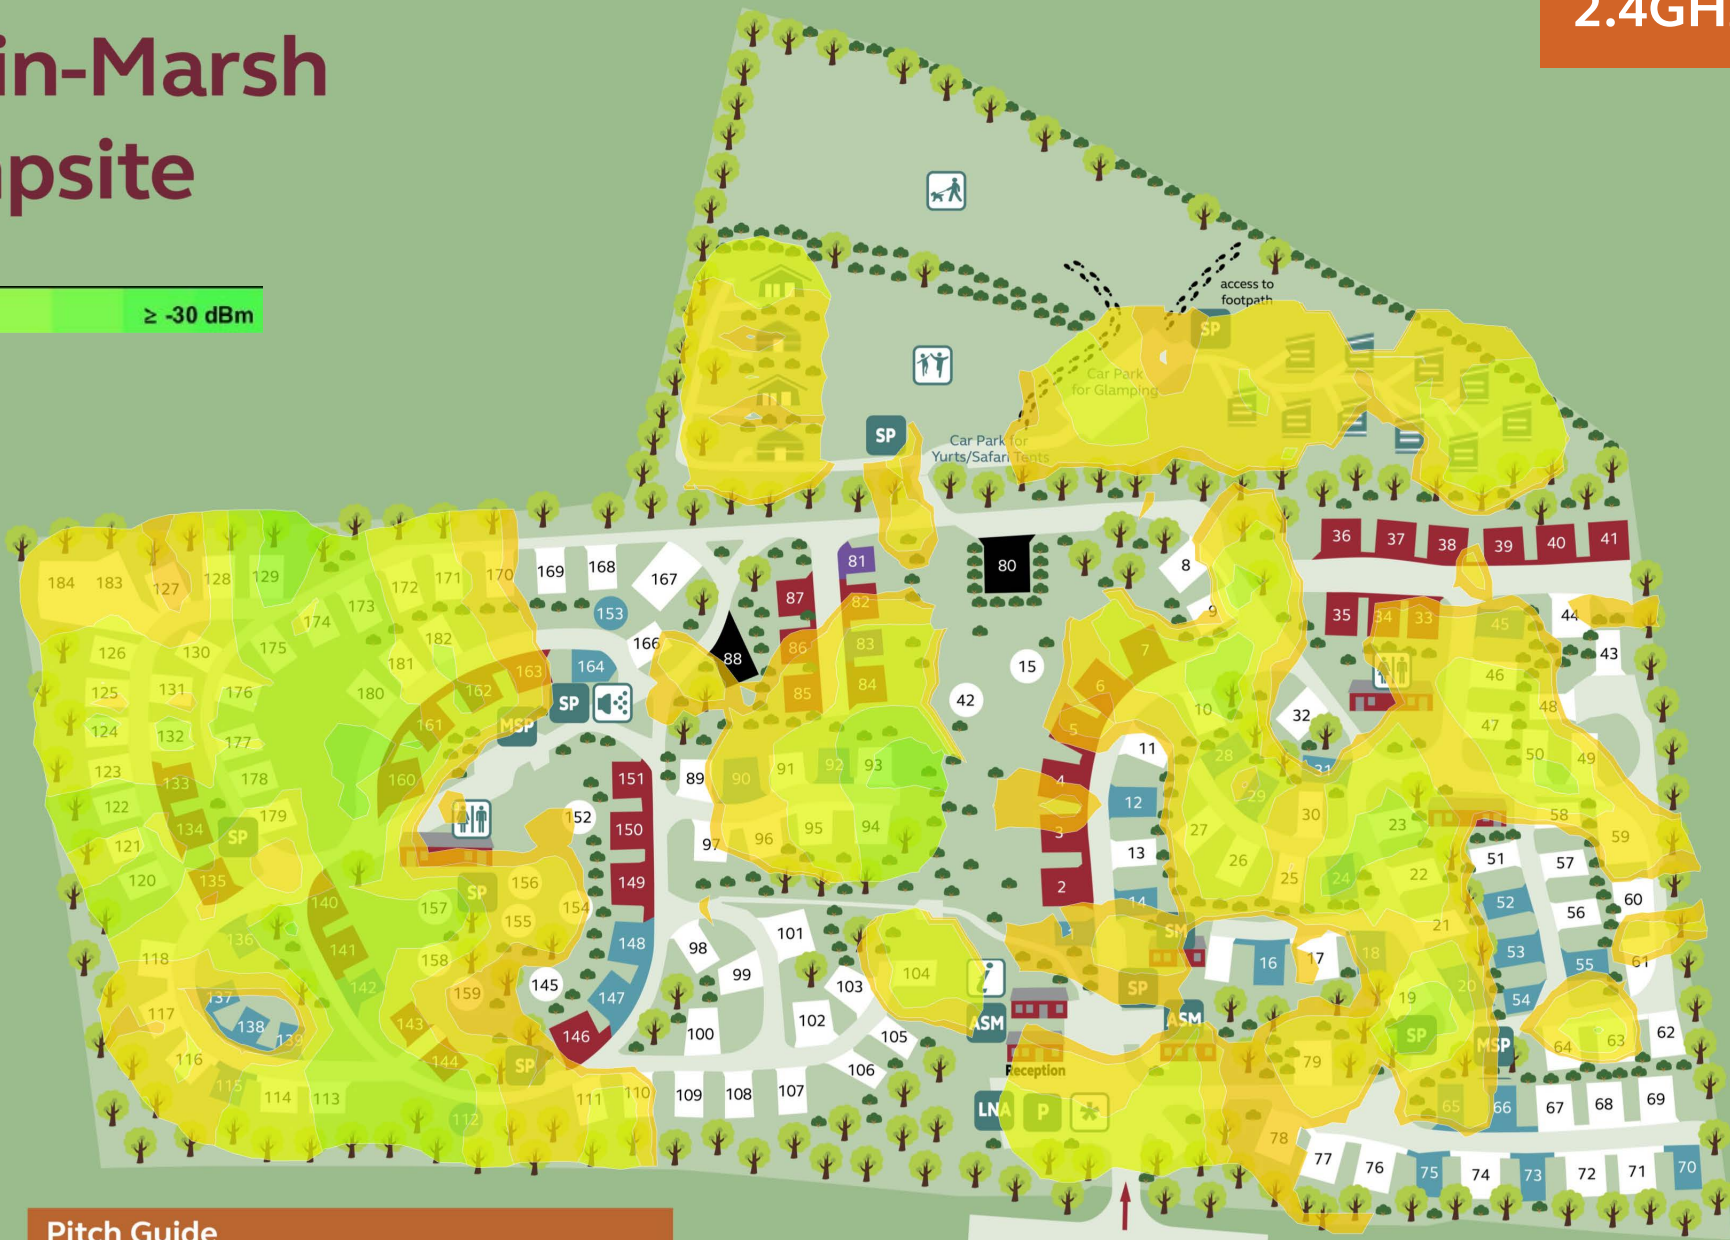

## Site Map Key

-  Assembly Point
-  Assistant Site Manager
-  Dog Walk
-  Dog & Cycle Wash Point
-  Footpath
-  Glamping Pods
-  Information Room
-  Late Night Arrivals Area
-  Motorhome Service Point
-  Parking
-  Play Area
-  Safari Tent
-  Service Point
-  Site Manager
-  Toilet Block
-  Yurt