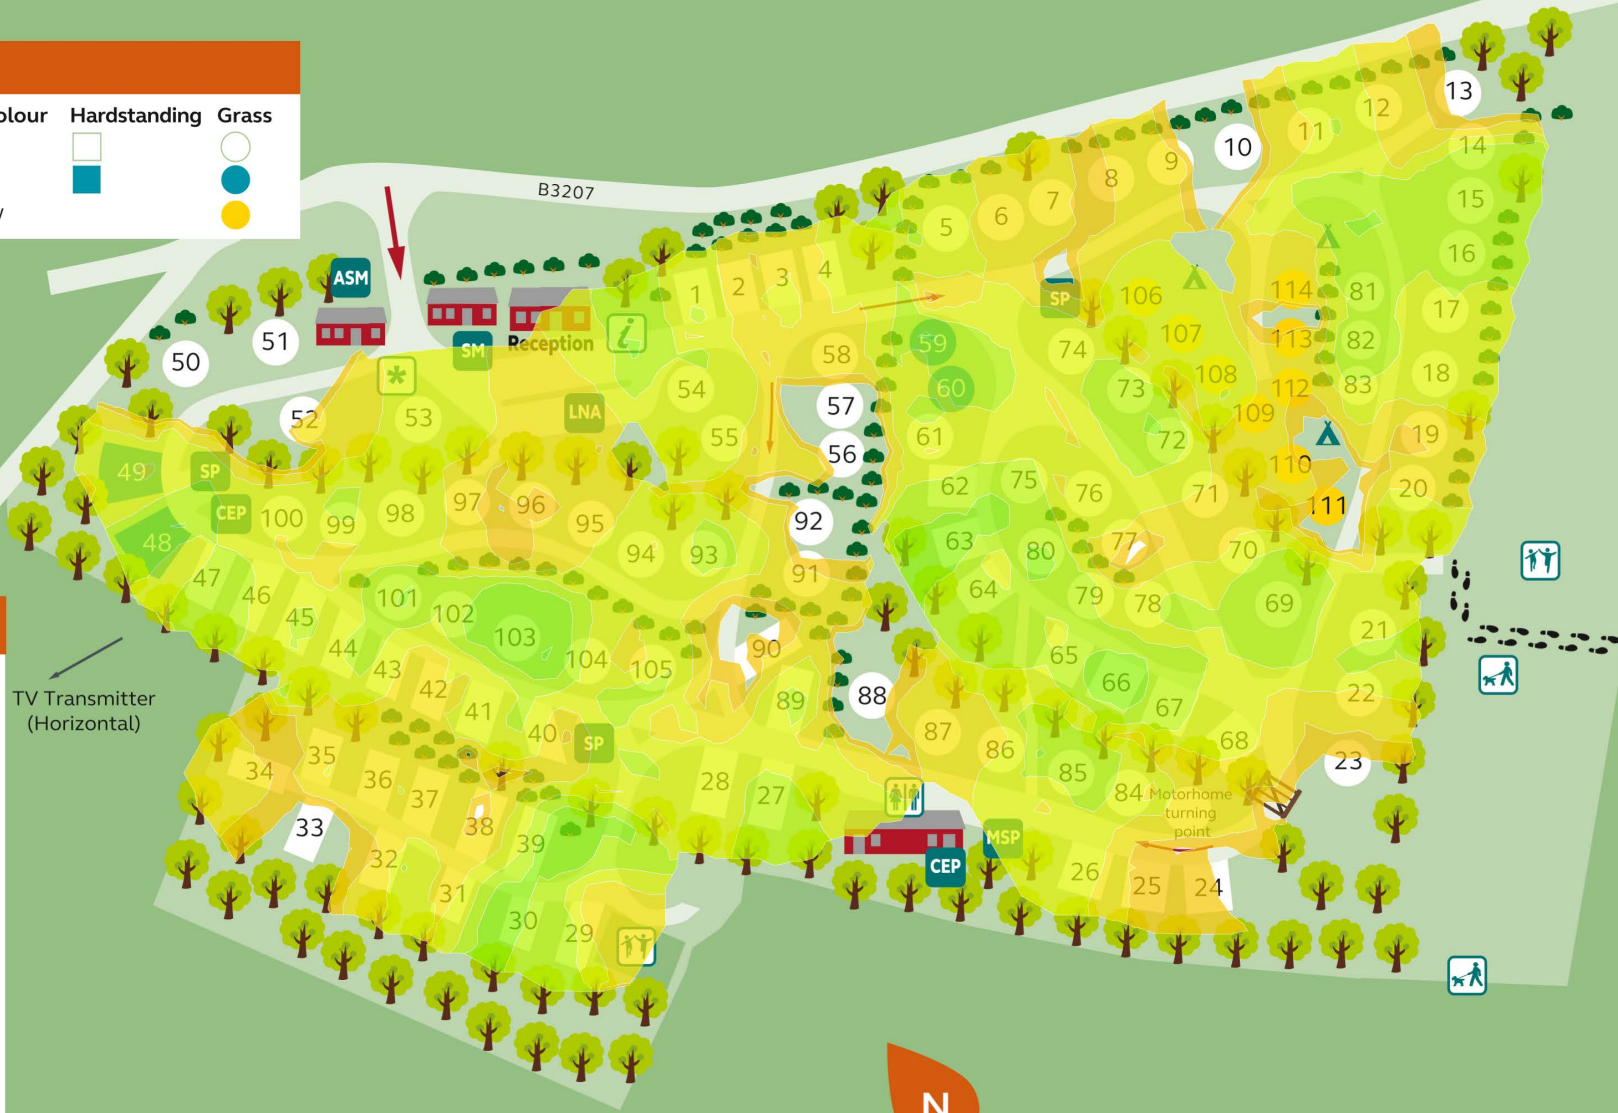

## Site Map Key

- Assembly Point
- Assistant Site Manager
- Chemical Toilet Emptying Point
- Dog Walk
- Gate
- Information Room
- Late Night Arrivals Area
- Motorhome Service Point
- Play Area
- Service Point
- Site Manager
- Tent Area
- Toilet Block