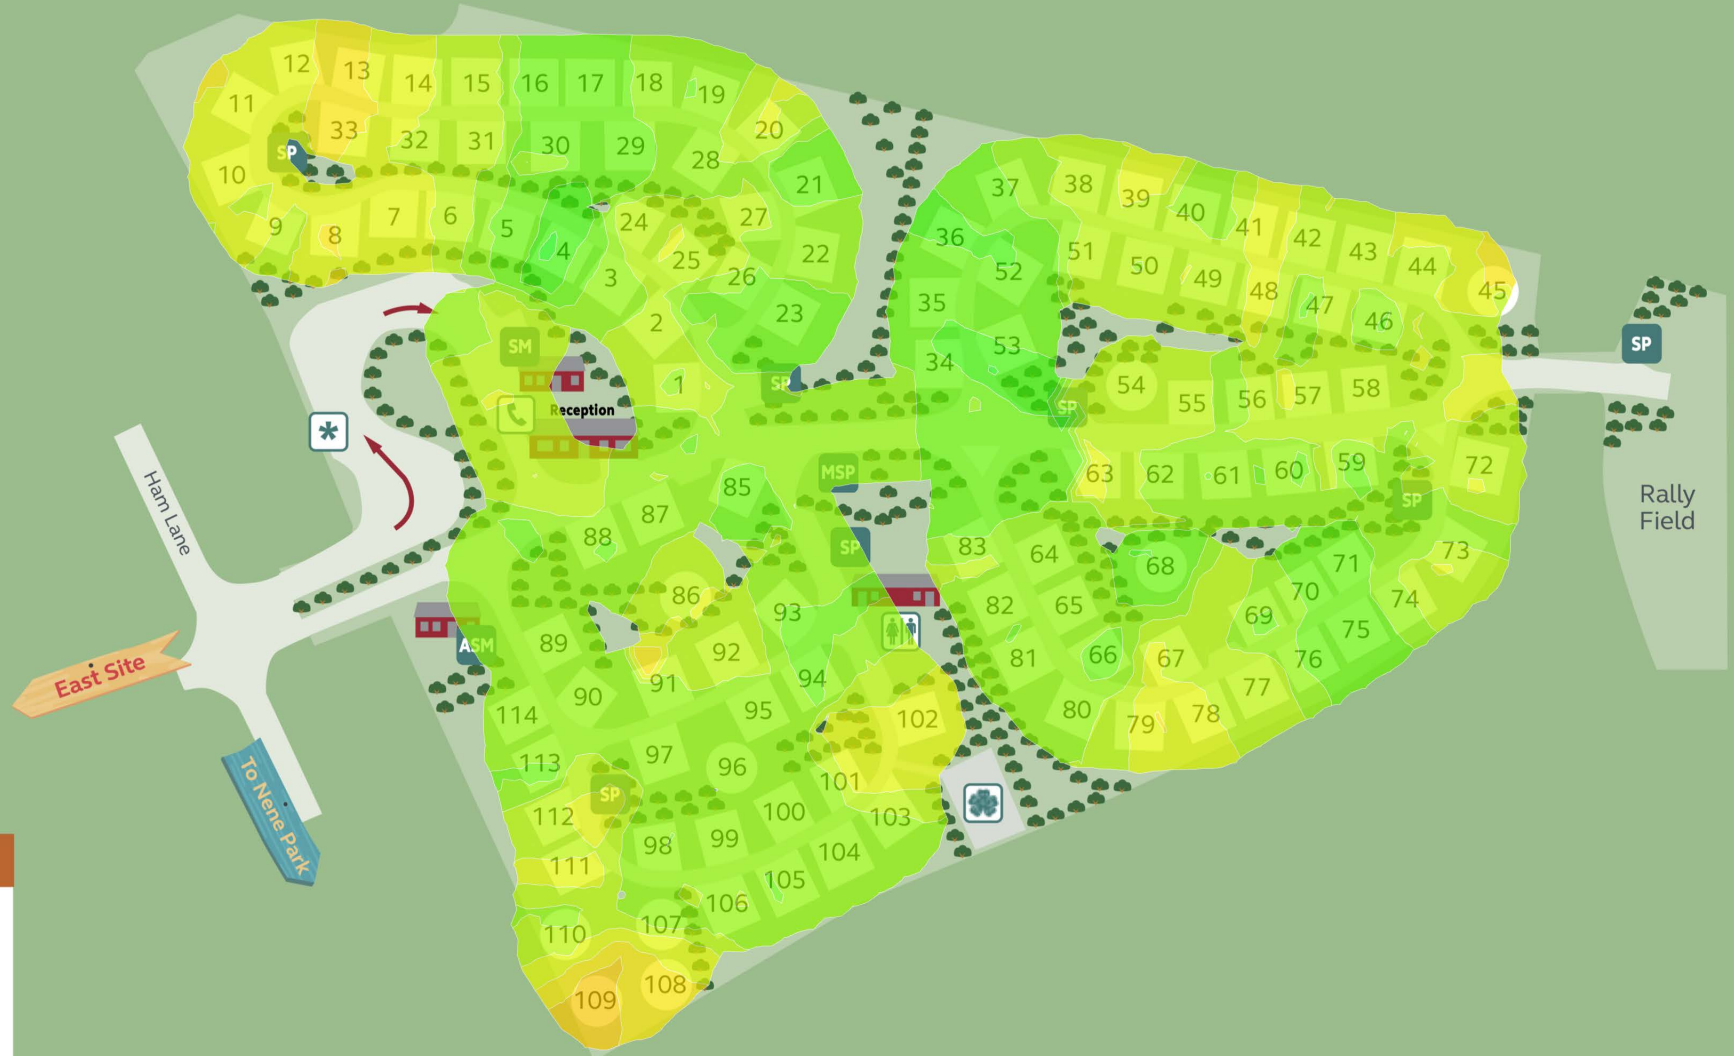

Ferry Meadows Club Campsite – West Site

-67 dBm ≥ -30 dBm

Site Map Key

- Assembly Point
- Assistant Site Manager
- Information Room
- Motorhome Service Point
- Service Point
- Site Manager
- Toilet Block
- Wildflower Meadow

Pitch Guide

Pitch type	Peg colour	Hardstanding	Grass
Standard with awning	White	☐	☐