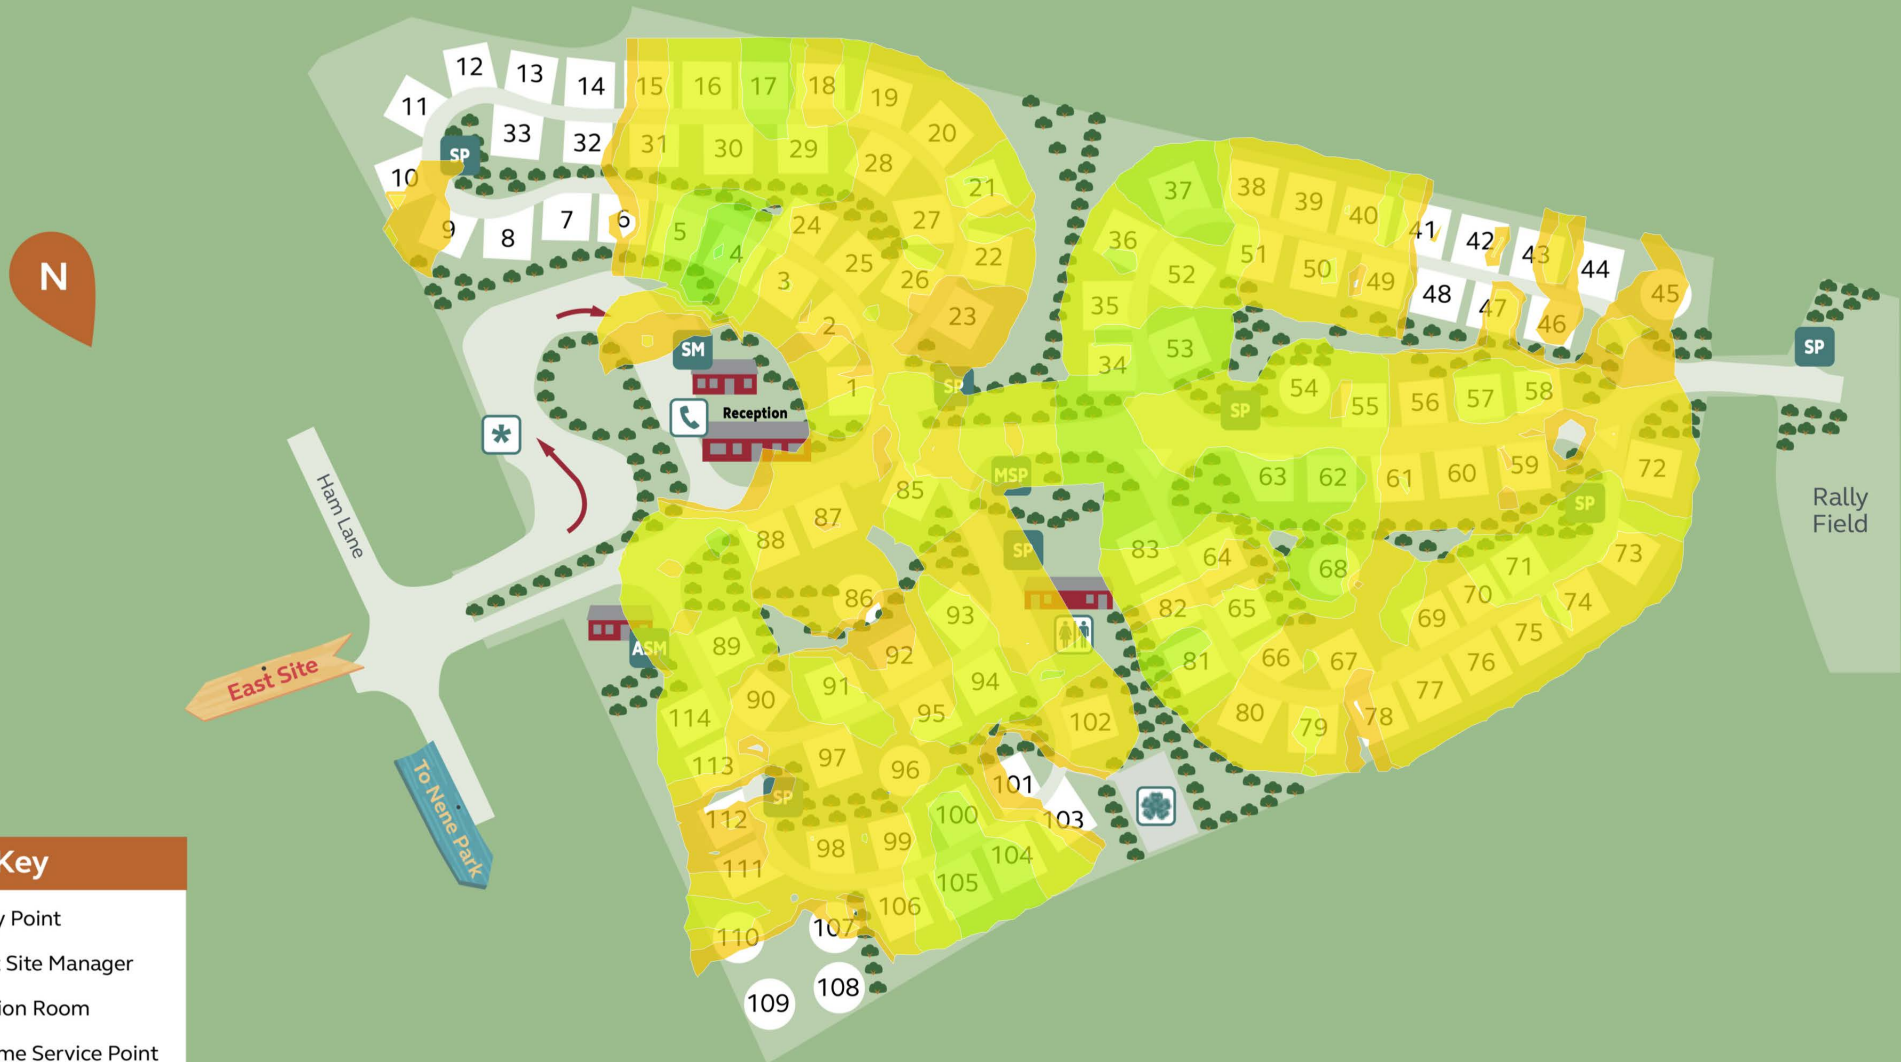

## Site Map Key

-  Assembly Point
-  Assistant Site Manager
-  Information Room
-  Motorhome Service Point
-  Service Point
-  Site Manager
-  Toilet Block
-  Wildflower Meadow