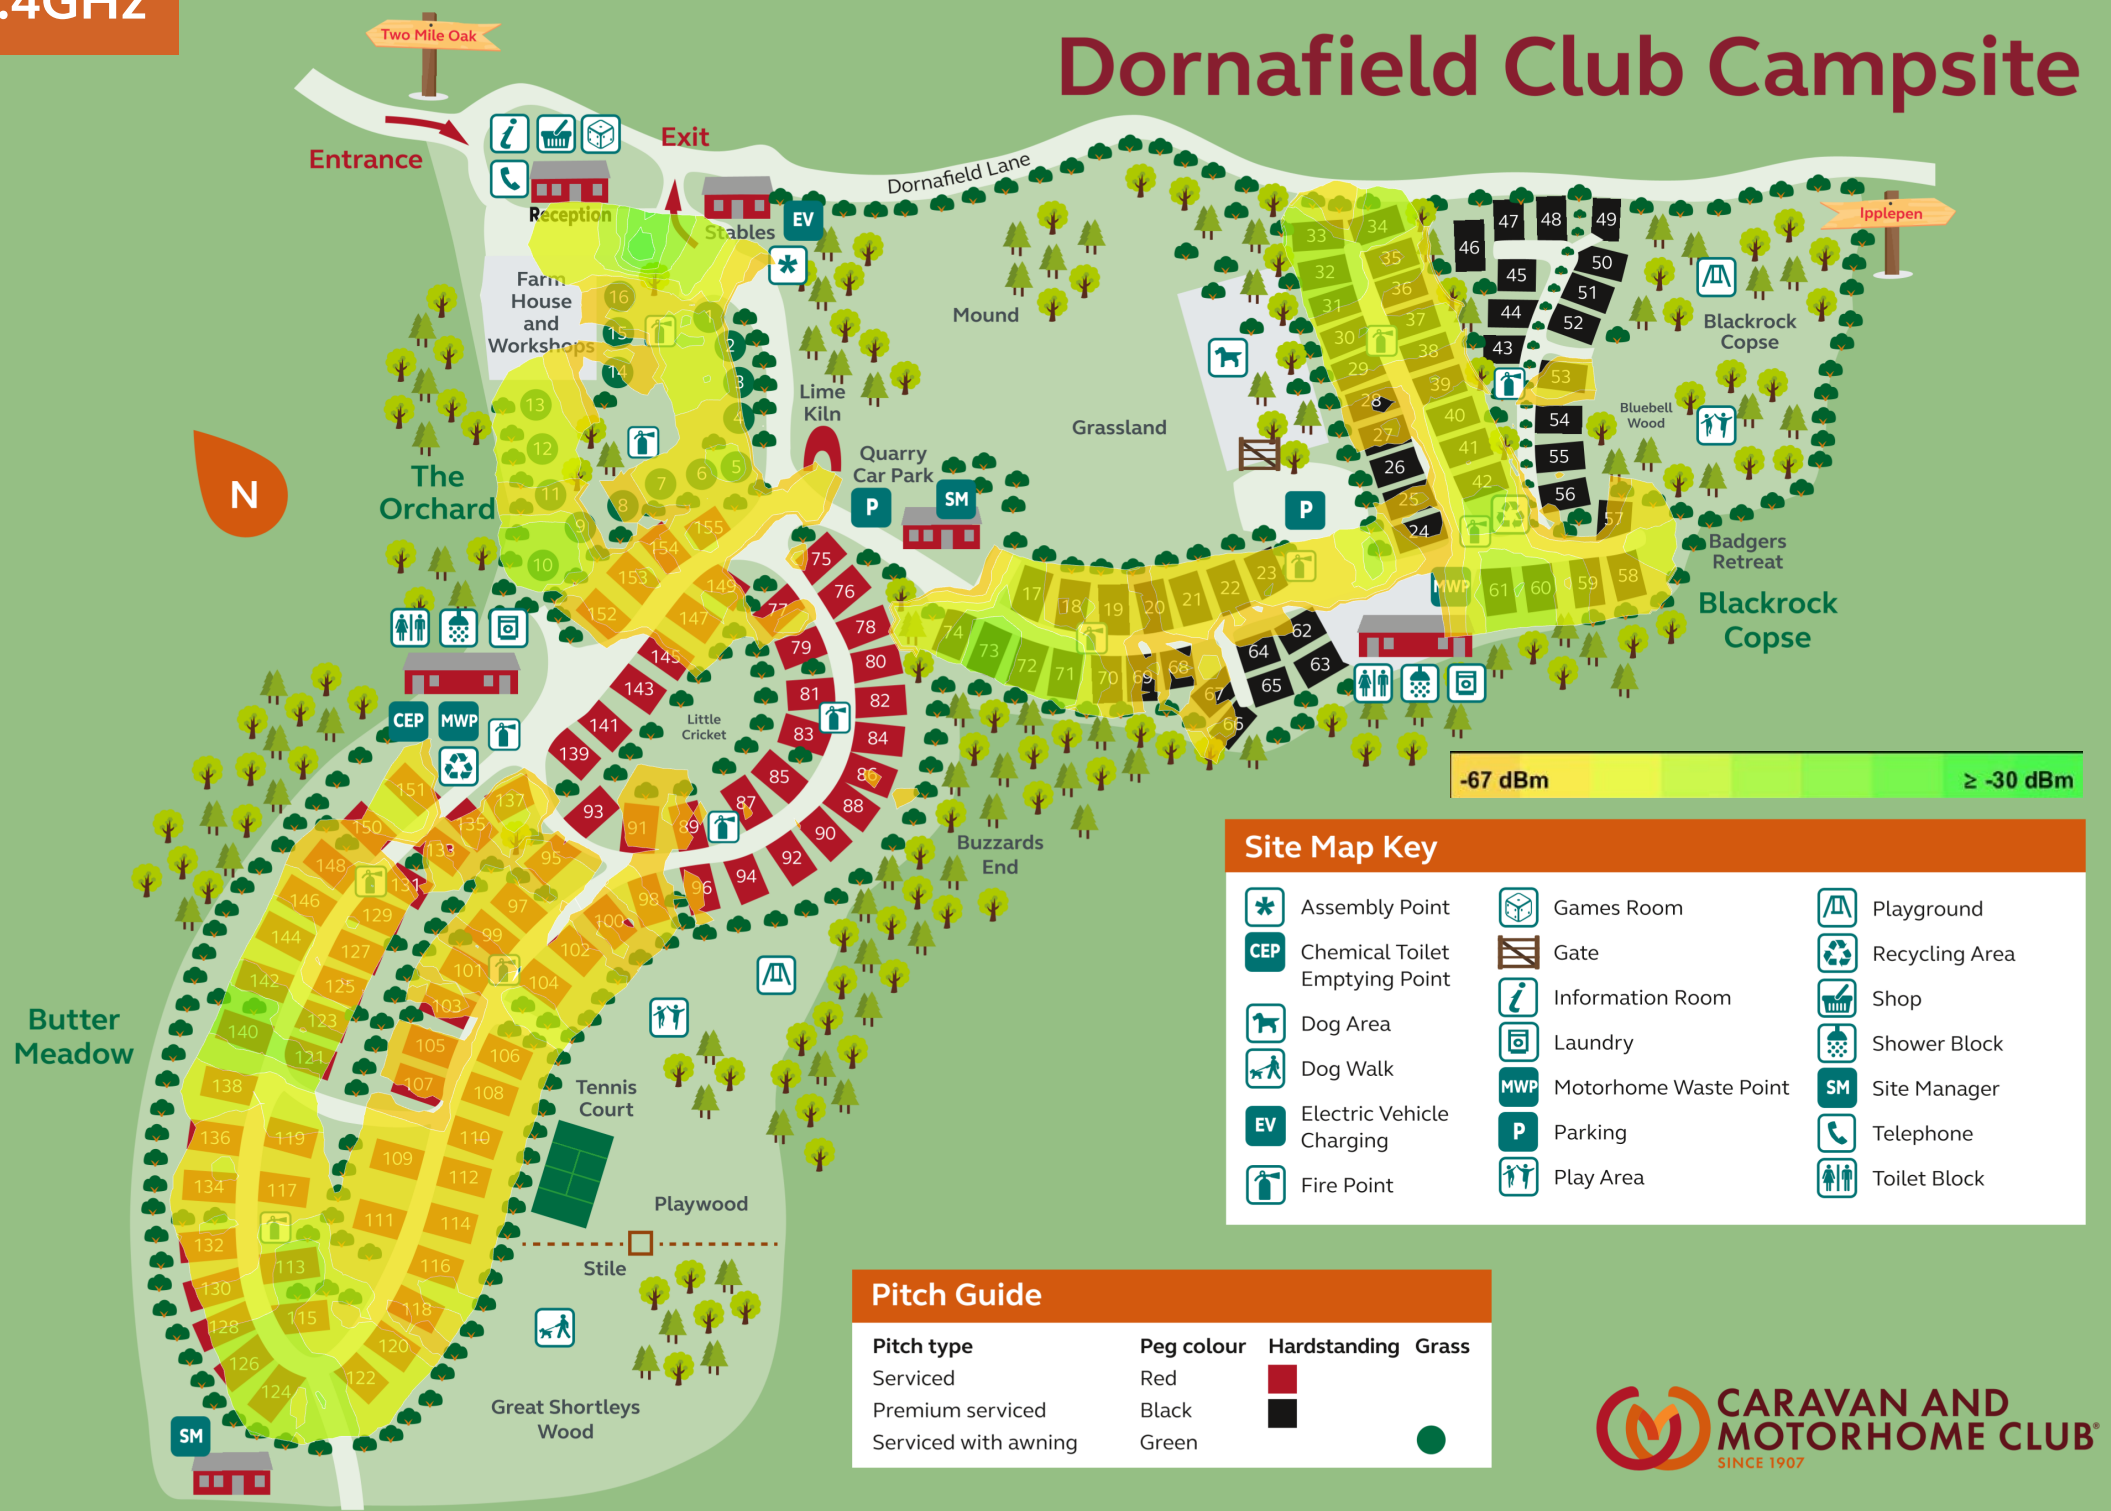

Visit camc.com/Wi-Fi to find out more.

Dornafield Club Campsite

Site Map Key

	Assembly Point		Games Room		Playground
	Chemical Toilet Emptying Point		Gate		Recycling Area
	Dog Area		Information Room		Shop
	Dog Walk		Laundry		Shower Block
	Electric Vehicle Charging		Motorhome Waste Point		Site Manager
	Fire Point		Parking		Telephone
			Play Area		Toilet Block

Pitch Guide

Pitch type	Peg colour	Hardstanding	Grass
Serviced	Red		
Premium serviced	Black		
Serviced with awning	Green		

Dornafield Club Campsite

Site Map Key

	Assembly Point		Games Room		Playground
	Chemical Toilet Emptying Point		Gate		Recycling Area
	Dog Area		Information Room		Shop
	Dog Walk		Laundry		Shower Block
	Electric Vehicle Charging		Motorhome Waste Point		Site Manager
	Fire Point		Parking		Telephone
			Play Area		Toilet Block