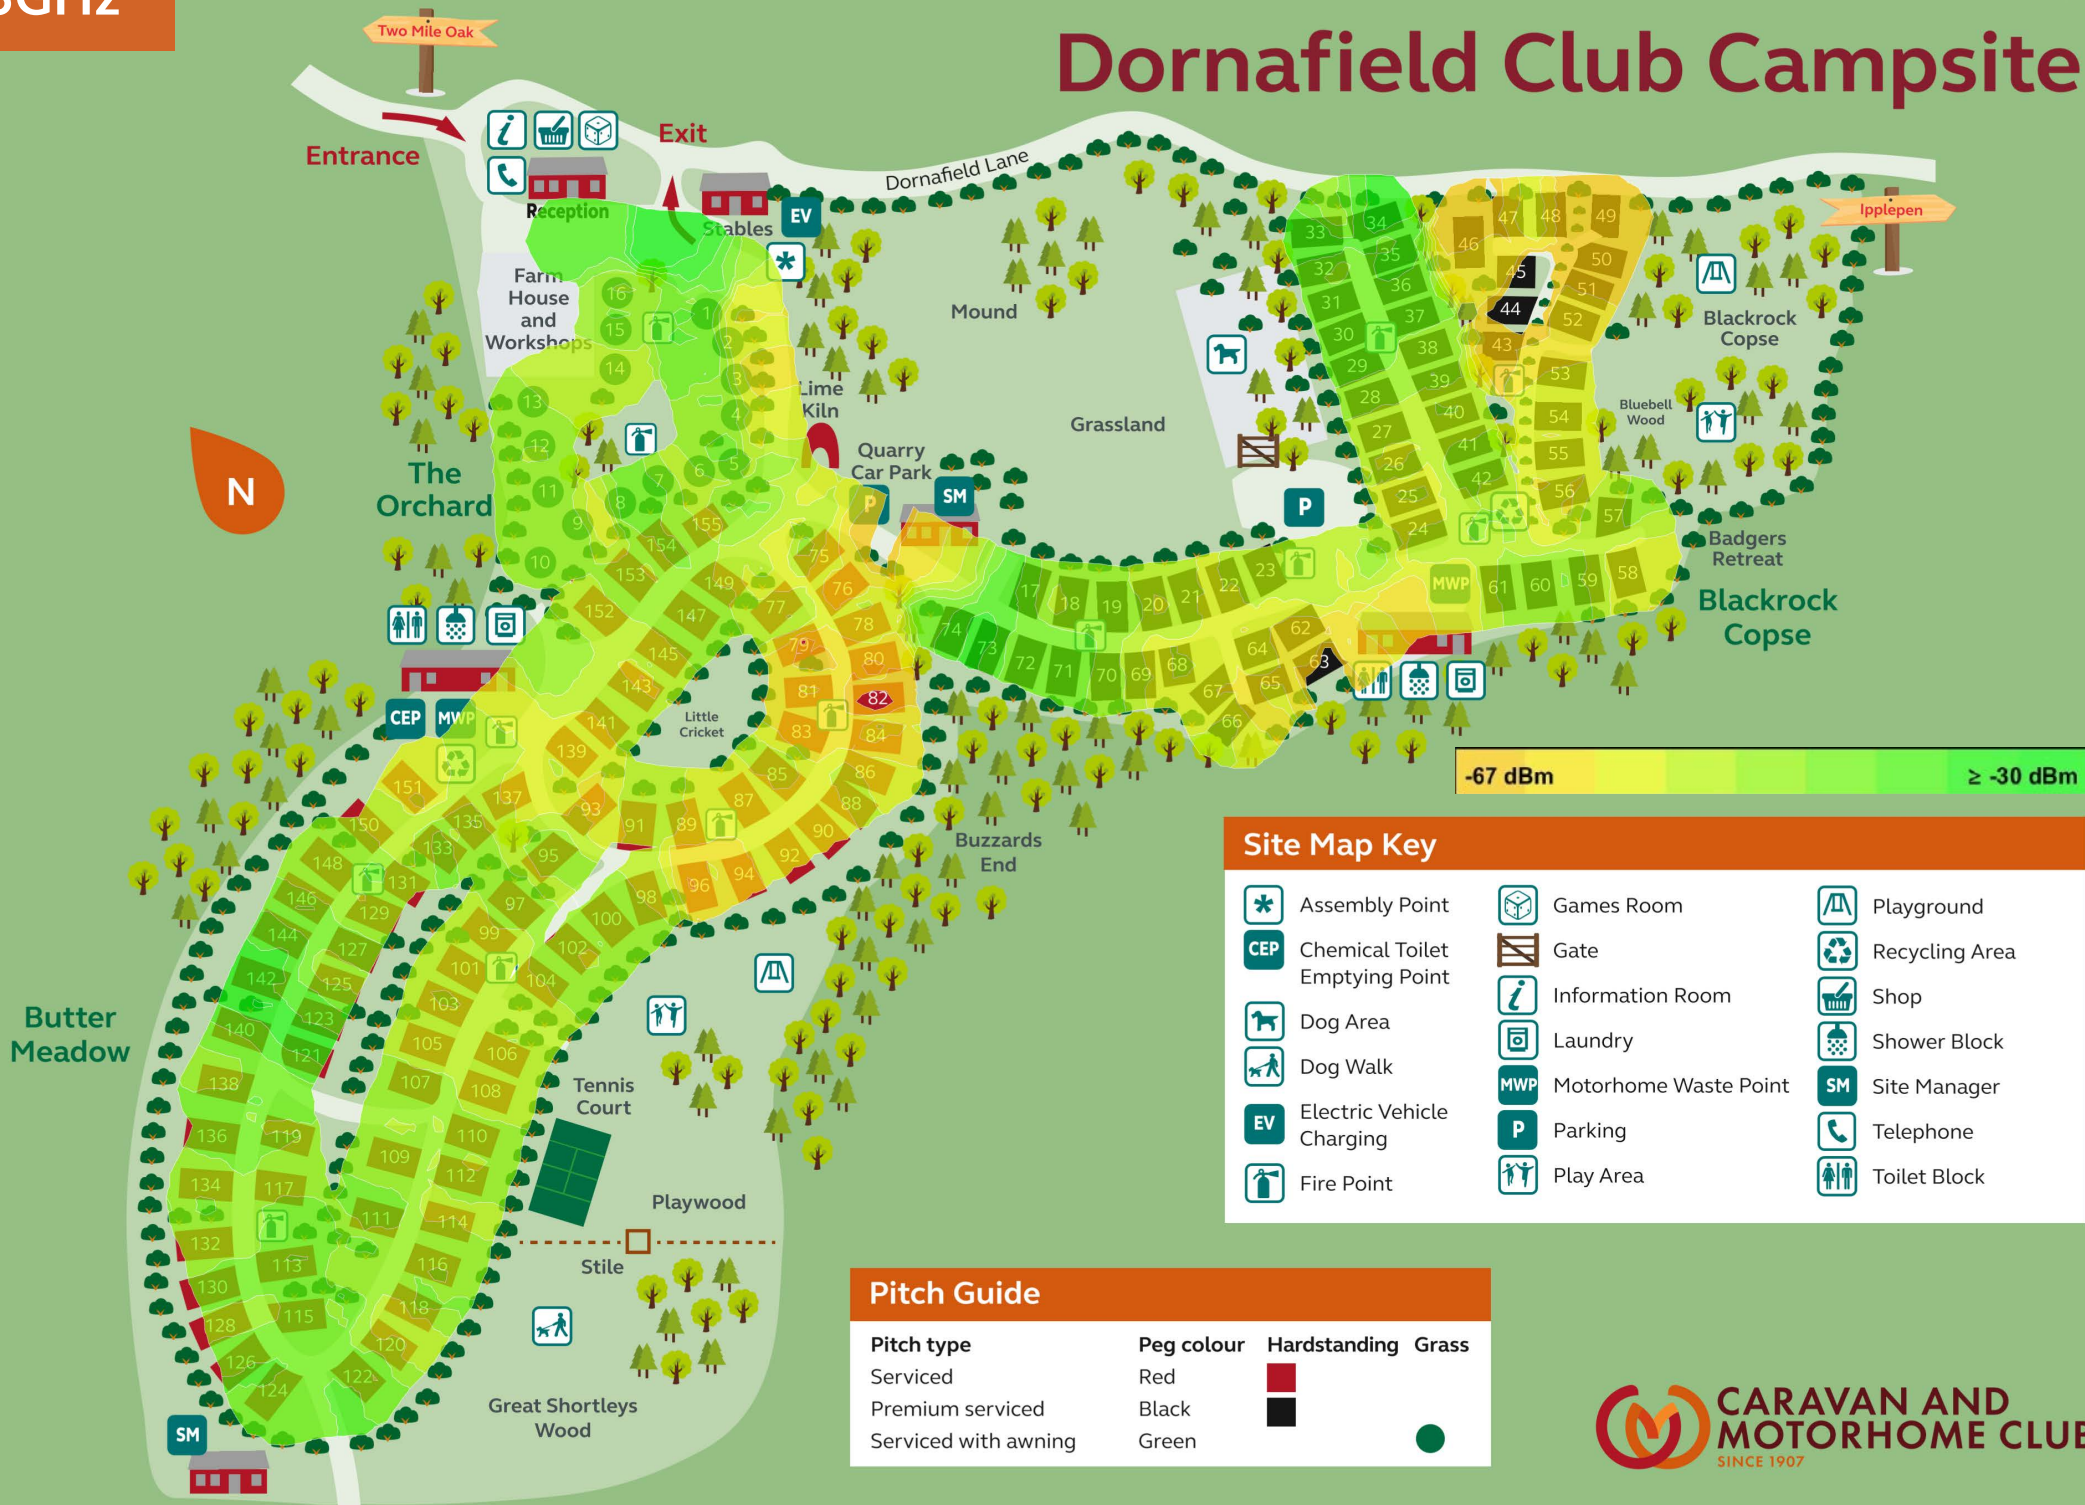

Visit camc.com/Wi-Fi to find out more.

Dornafield Club Campsite

Site Map Key

	Assembly Point		Games Room		Playground
	Chemical Toilet Emptying Point		Gate		Recycling Area
	Dog Area		Information Room		Shop
	Dog Walk		Laundry		Shower Block
	Electric Vehicle Charging		Motorhome Waste Point		Site Manager
	Fire Point		Parking		Telephone
			Play Area		Toilet Block

Pitch Guide

Pitch type	Peg colour	Hardstanding	Grass
Serviced	Red		
Premium serviced	Black		
Serviced with awning	Green		

Dornafield Club Campsite

Site Map Key

	Assembly Point		Games Room		Playground
	Chemical Toilet Emptying Point		Gate		Recycling Area
	Dog Area		Information Room		Shop
	Dog Walk		Laundry		Shower Block
	Electric Vehicle Charging		Motorhome Waste Point		Site Manager
	Fire Point		Parking		Telephone
			Play Area		Toilet Block