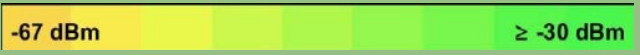

Dornafield Club Campsite

Site Map Key

	Assembly Point		Games Room		Playground
	Chemical Toilet Emptying Point		Gate		Recycling Area
	Dog Area		Information Room		Shop
	Dog Walk		Laundry		Shower Block
	Electric Vehicle Charging		Motorhome Waste Point		Site Manager
	Fire Point		Parking		Telephone
			Play Area		Toilet Block

Pitch Guide

Pitch type	Peg colour	Hardstanding	Grass
Serviced	Red		
Premium serviced	Black		
Serviced with awning	Green