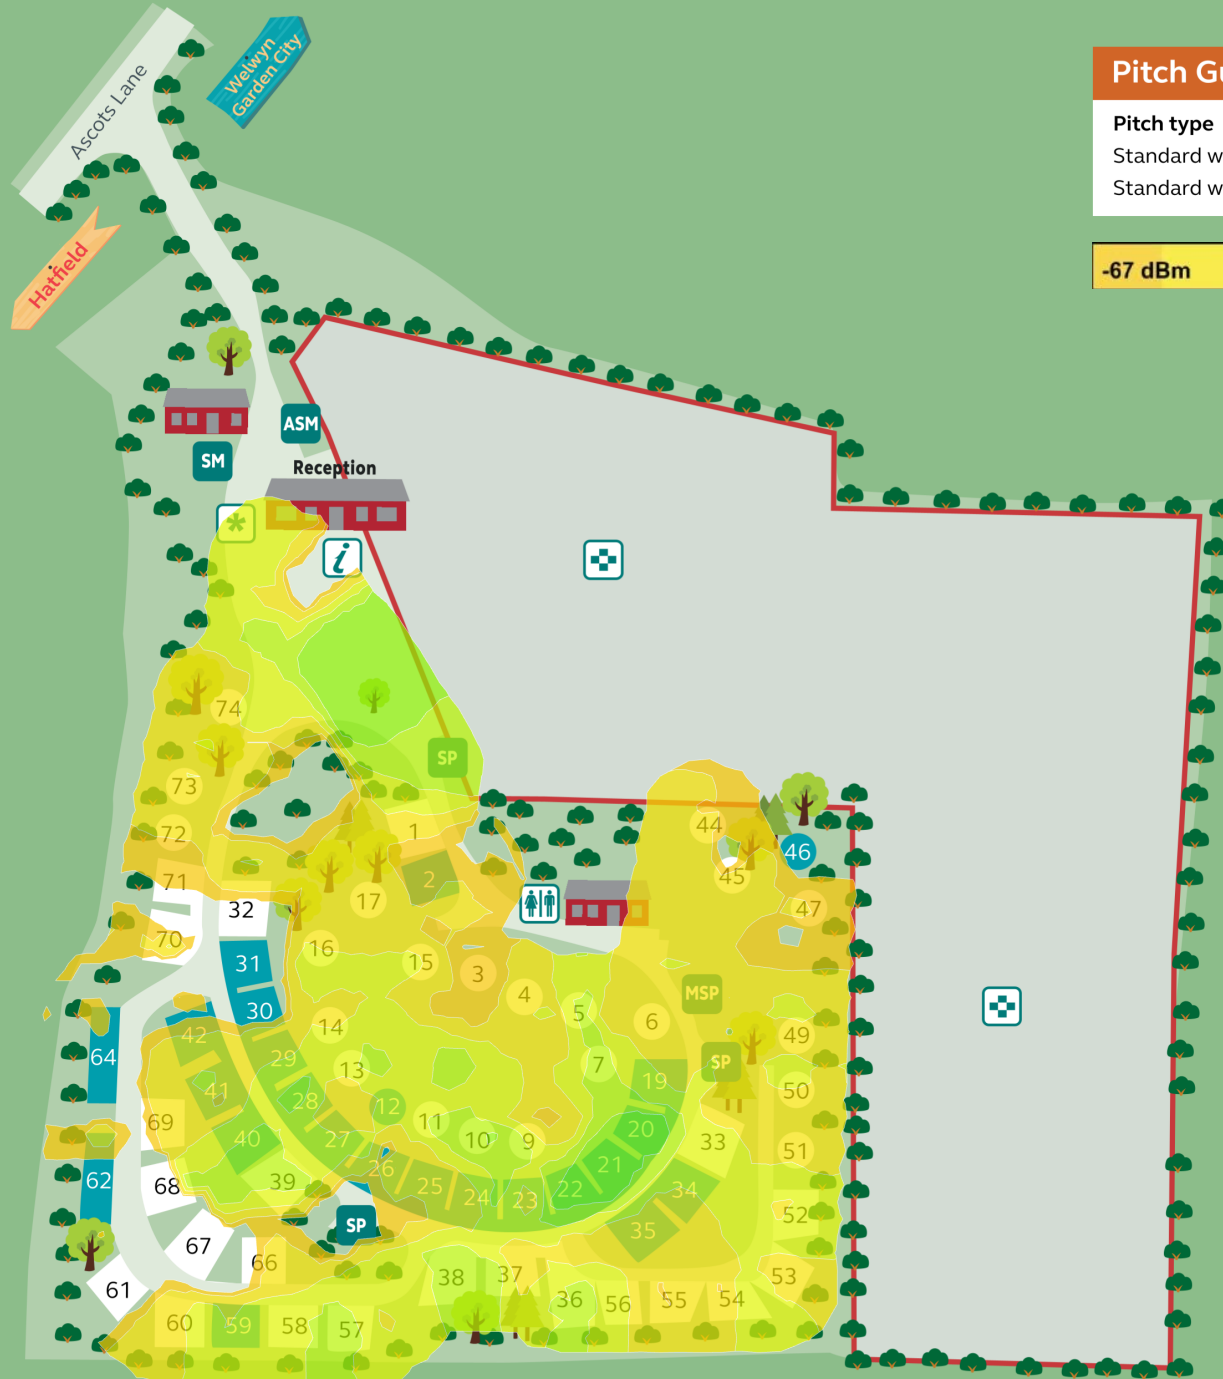

Commons Wood Club Campsite

Pitch Guide

Pitch type	Peg colour	Hardstanding	Grass
Standard with awning	White		
Standard without awning	Blue		

Site Map Key

- Assembly Point
- Assistant Site Manager
- Information Room
- Motorhome Service Point
- Service Point
- Site Manager
- Storage Compound
- Toilet Block