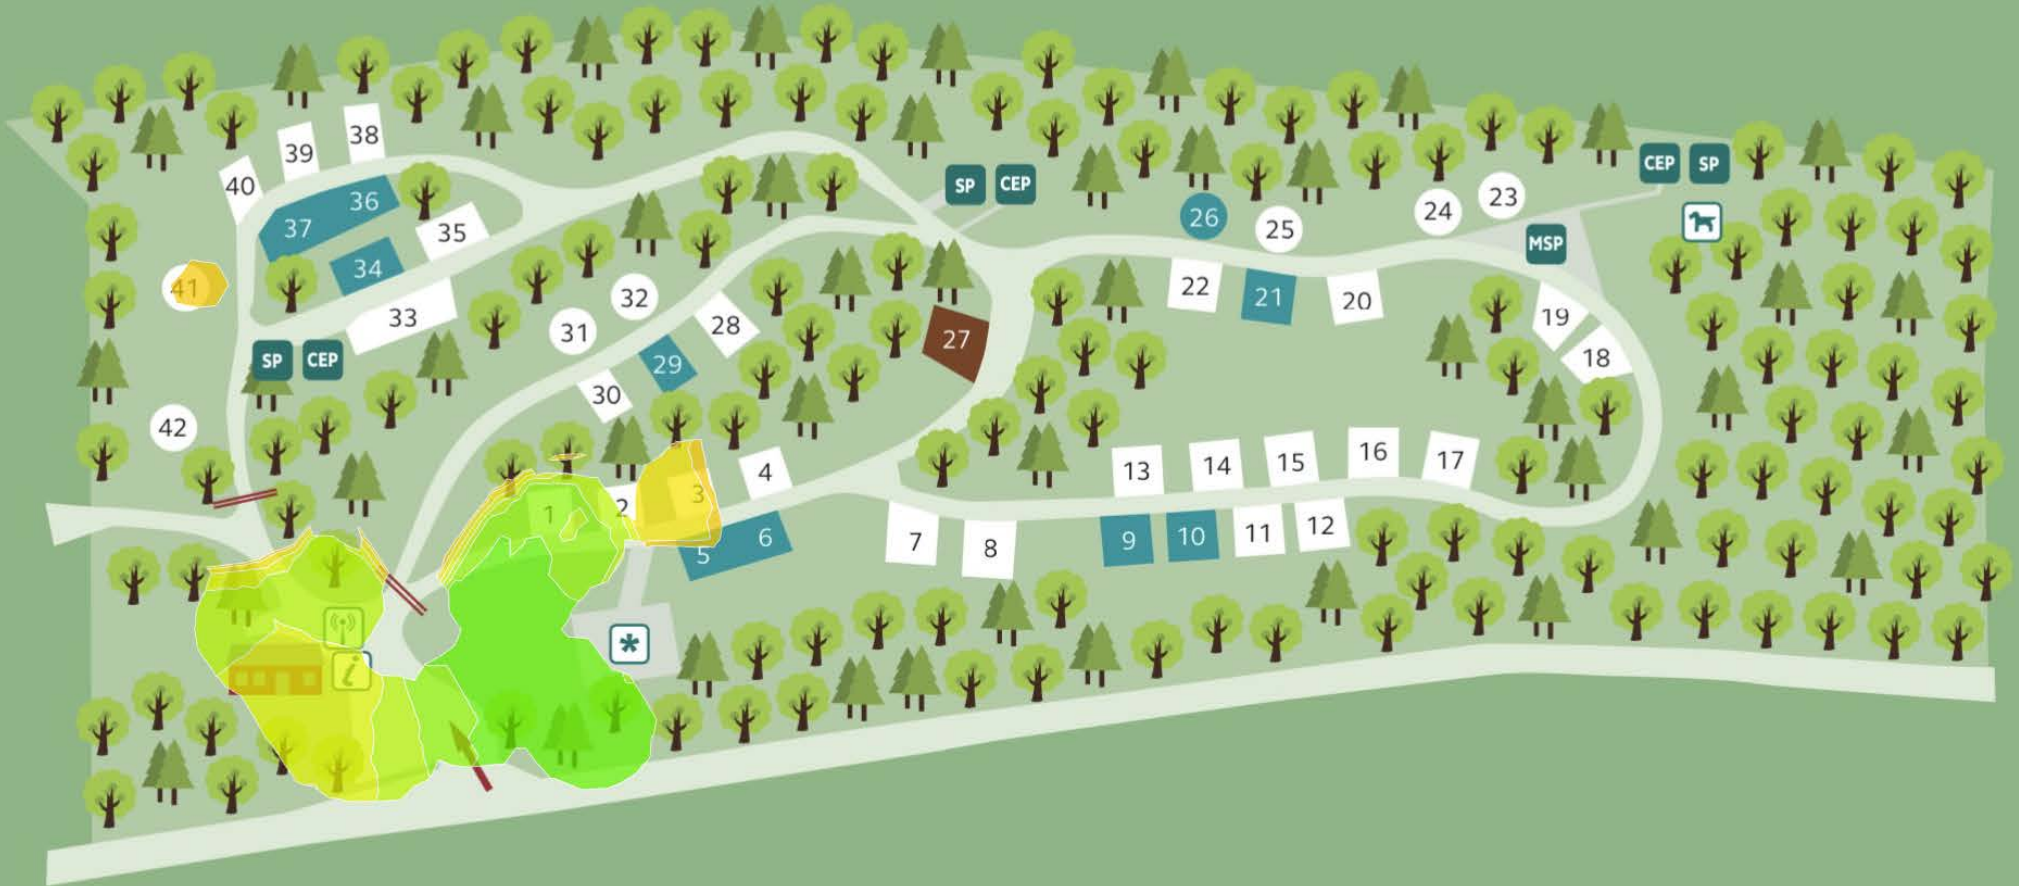

Clachan Club Campsite

Site Map Key

- Assembly Point
- Chemical Toilet Emptying Point
- Dog Area
- Information Room
- Motorhome Service Point
- Service Point
- Wi-Fi Hotspot

-67 dBm ≥ -30 dBm

Pitch Guide

Pitch type	Peg colour	Hardstanding	Grass
Standard with awning	White		
Standard without awning	Blue		
Economy without awning	Brown