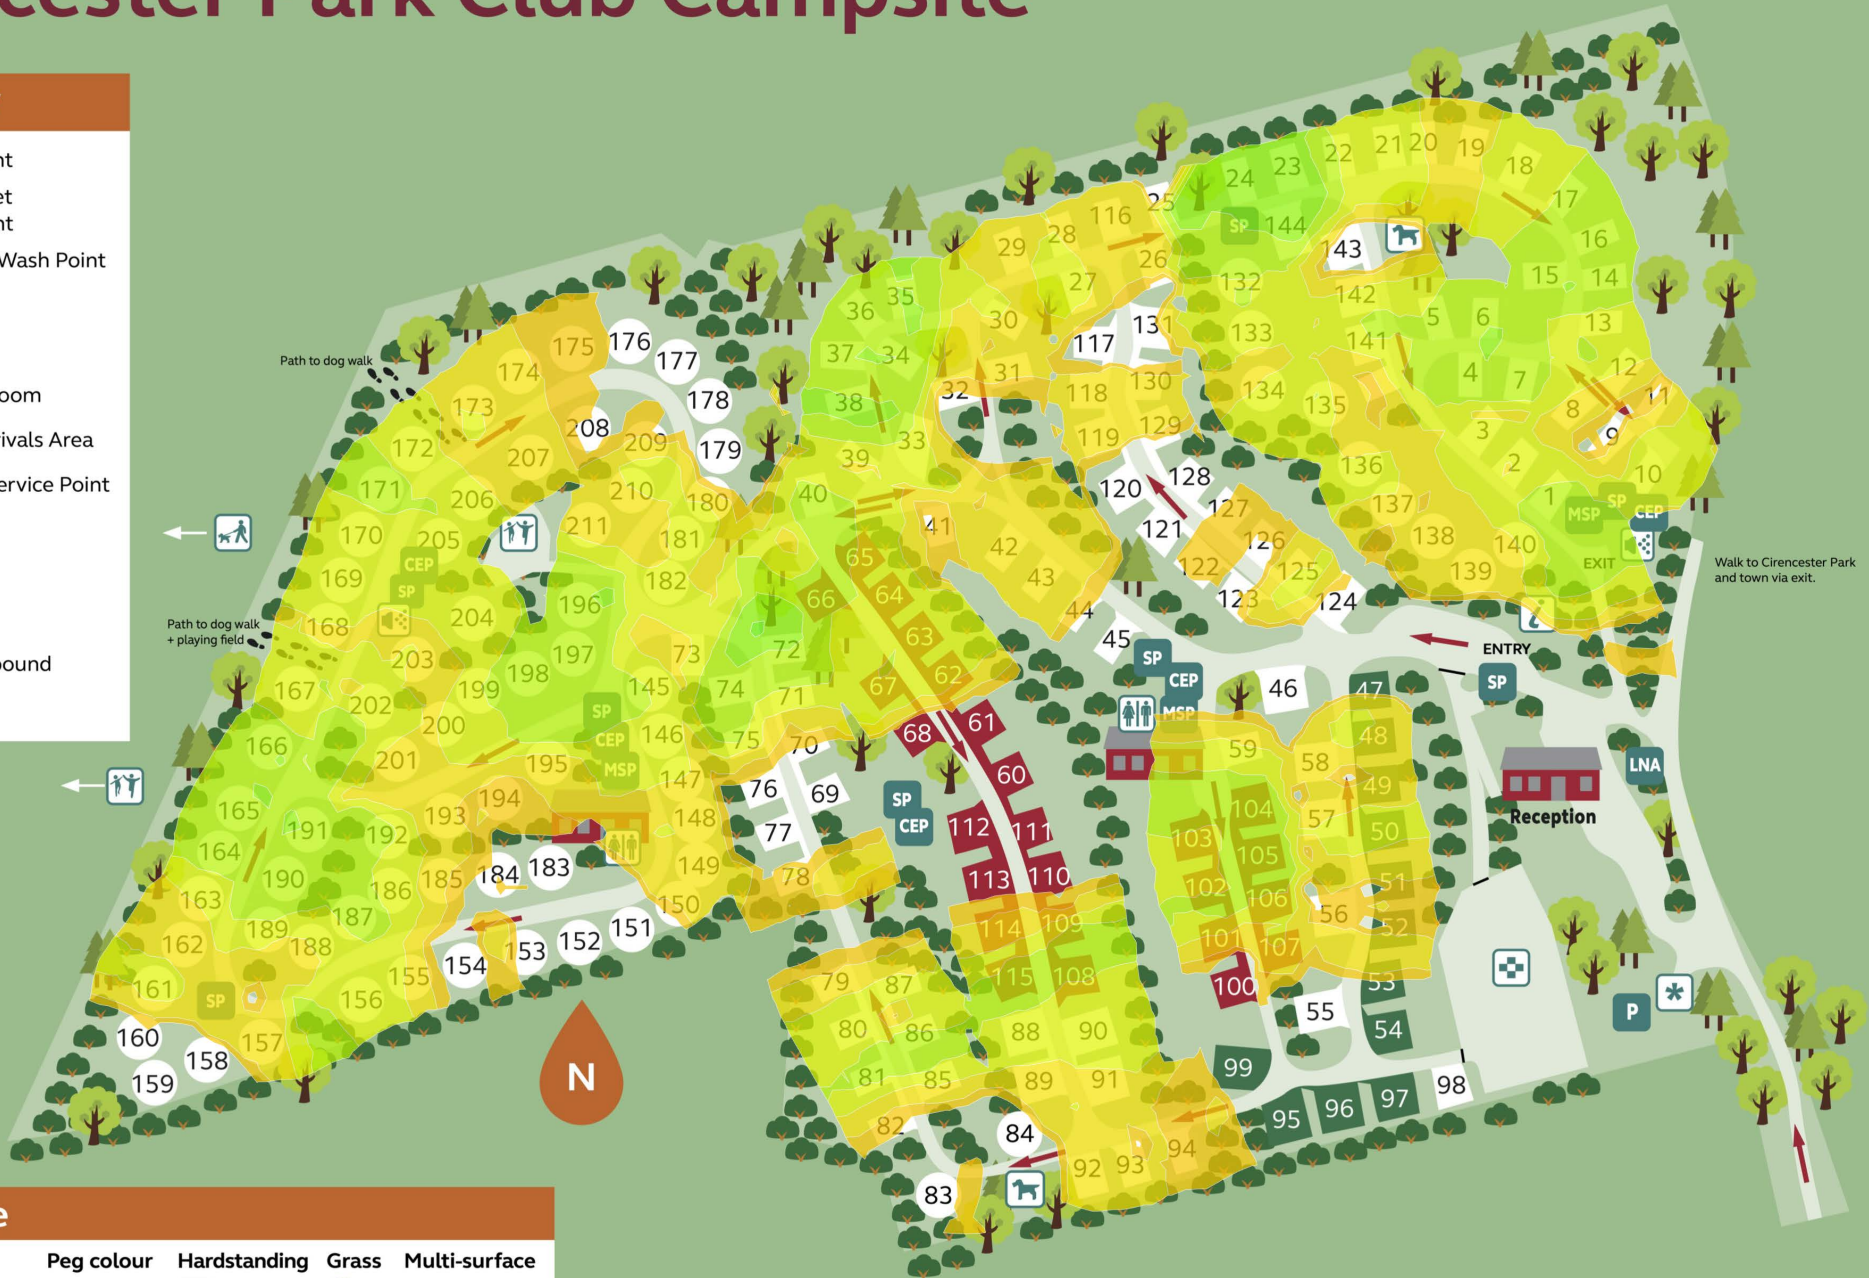

Cirencester Park Club Campsite

Site Map Key

-  Assembly Point
-  Chemical Toilet Emptying Point
-  Dog and Bike Wash Point
-  Dog Pit Stop
-  Dog Walk
-  Information Room
-  Late Night Arrivals Area
-  Motorhome Service Point
-  Parking
-  Play Area
-  Service Point
-  Storage Compound
-  Toilet Block

Pitch Guide

Pitch type	Peg colour	Hardstanding	Grass	Multi-surface
Standard with awning	White			
Multi-surface pitch	Green			
Serviced	Red			

Cirencester Park Club Campsite

Site Map Key

-  Assembly Point
-  Chemical Toilet Emptying Point
-  Dog and Bike Wash Point
-  Dog Pit Stop
-  Dog Walk
-  Information Room
-  Late Night Arrivals Area
-  Motorhome Service Point
-  Parking
-  Play Area
-  Service Point
-  Storage Compound
-  Toilet Block

Pitch Guide

Pitch type	Peg colour	Hardstanding	Grass	Multi-surface
Standard with awning	White			
Multi-surface pitch	Green			
Serviced	Red			