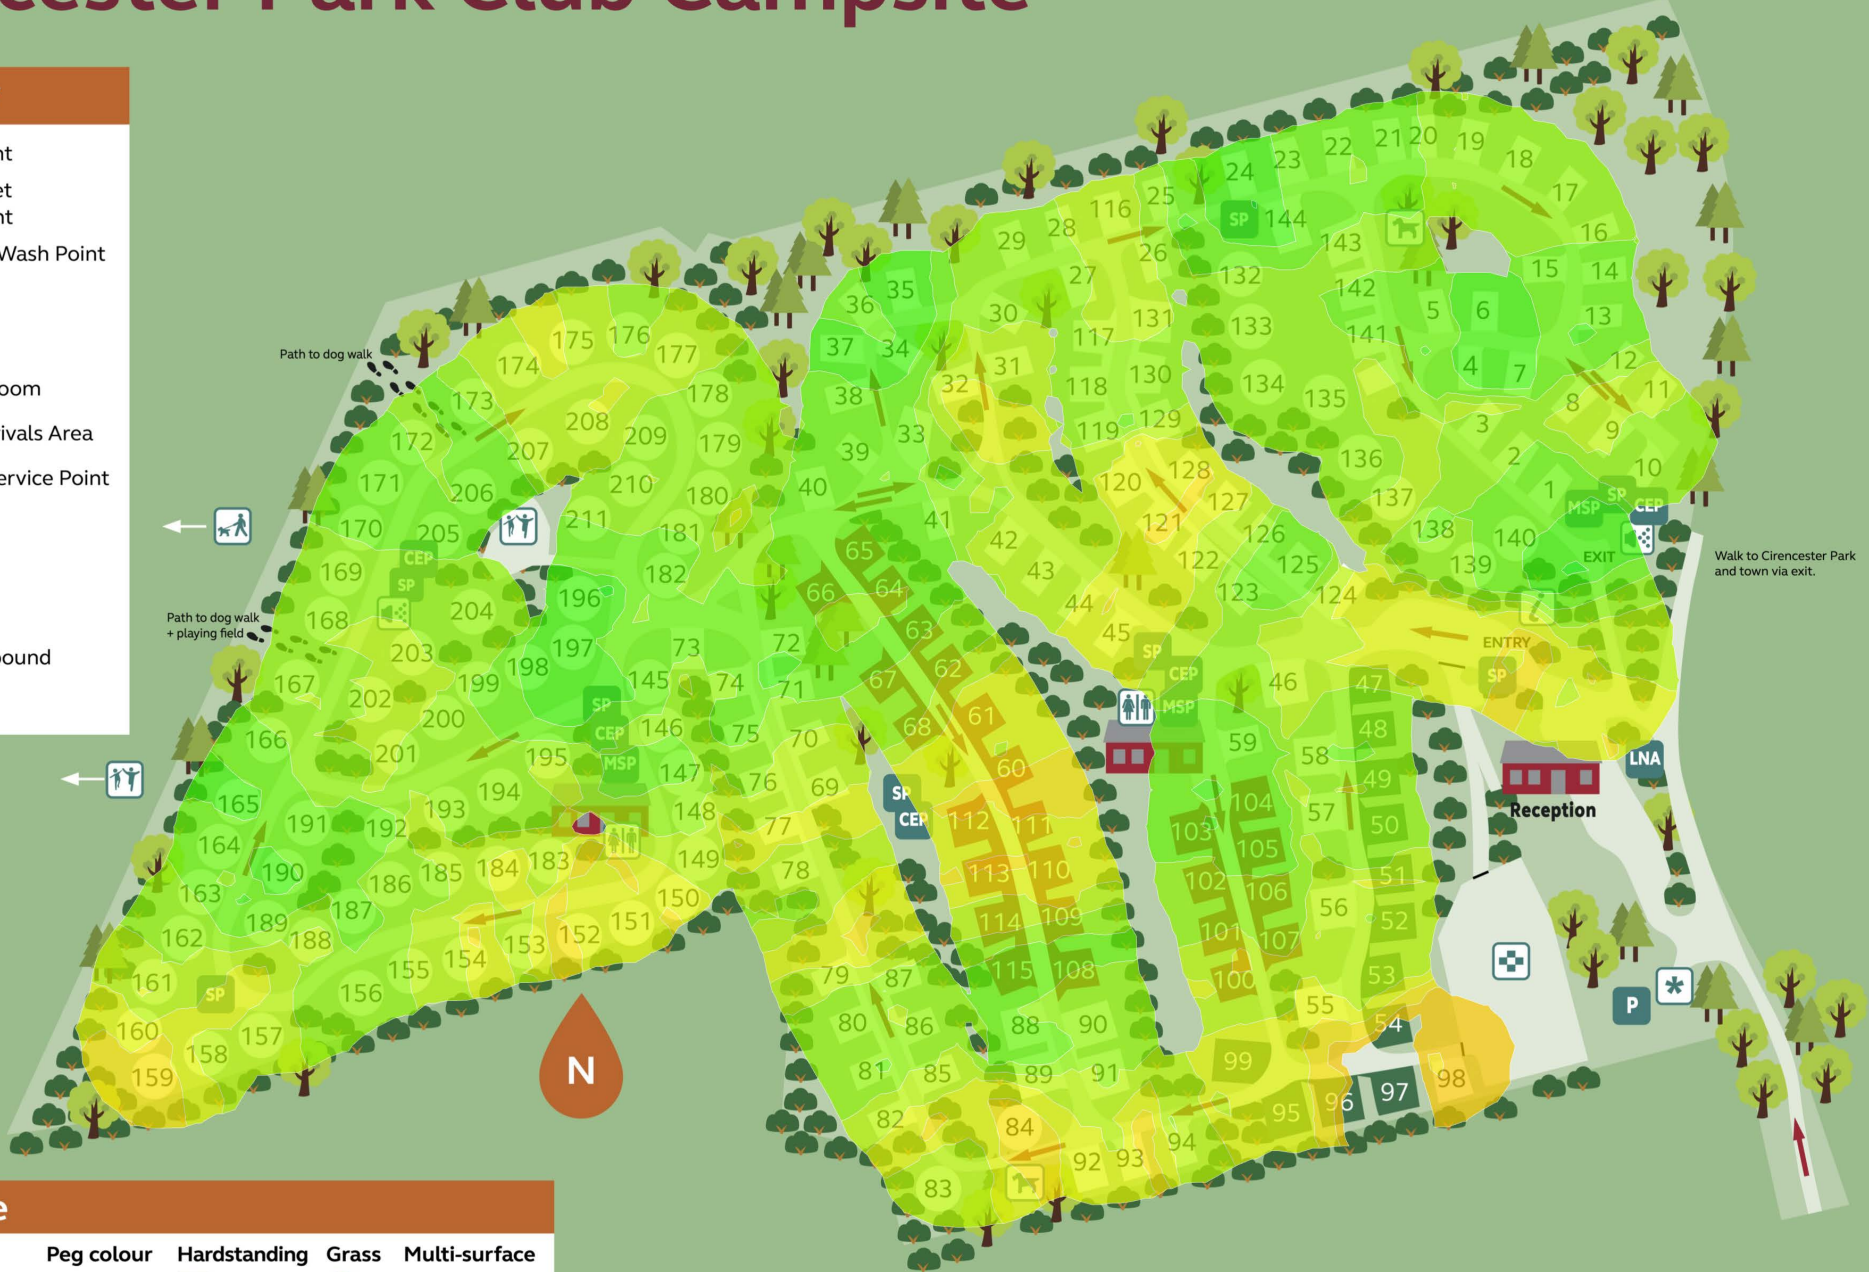

Cirencester Park Club Campsite

Site Map Key

-  Assembly Point
-  Chemical Toilet Emptying Point
-  Dog and Bike Wash Point
-  Dog Pit Stop
-  Dog Walk
-  Information Room
-  Late Night Arrivals Area
-  Motorhome Service Point
-  Parking
-  Play Area
-  Service Point
-  Storage Compound
-  Toilet Block

Pitch Guide

Pitch type	Peg colour	Hardstanding	Grass	Multi-surface
Standard with awning	White			
Multi-surface pitch	Green			
Serviced	Red			

Cirencester Park Club Campsite

Site Map Key

-  Assembly Point
-  Chemical Toilet Emptying Point
-  Dog and Bike Wash Point
-  Dog Pit Stop
-  Dog Walk
-  Information Room
-  Late Night Arrivals Area
-  Motorhome Service Point
-  Parking
-  Play Area
-  Service Point
-  Storage Compound
-  Toilet Block

Pitch Guide

Pitch type	Peg colour	Hardstanding	Grass	Multi-surface
Standard with awning	White			
Multi-surface pitch	Green			
Serviced	Red			