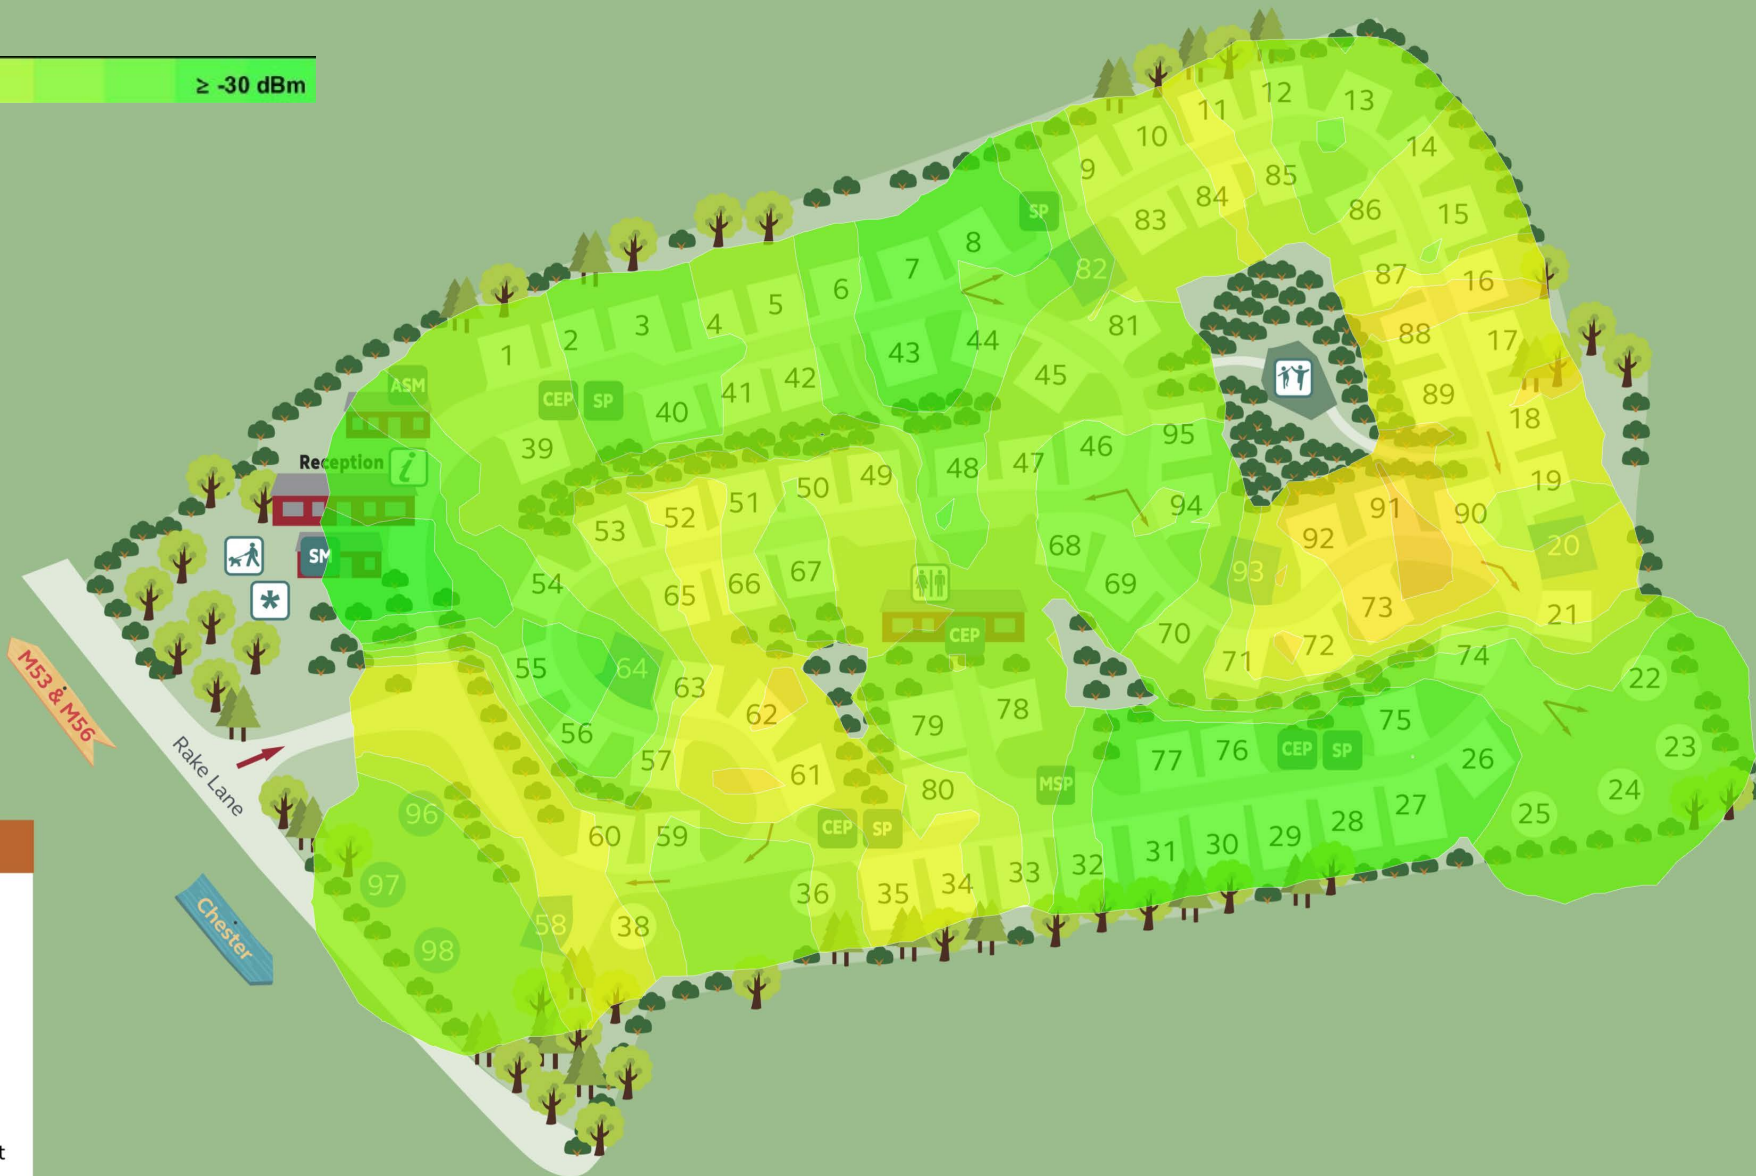

Chester Fair Oaks Club Campsite

-67 dBm ≥ -30 dBm

Site Map Key

-  Assembly Point
-  Assistant Site Manager
-  Chemical Toilet Emptying Point
-  Dog Area
-  Information Room
-  Motorhome Service Point
-  Play Area
-  Service Point
-  Site Manager
-  Toilet Block

Pitch Guide

Pitch type	Peg colour	Hardstanding	Grass
Standard with awning	White		
Standard without awning	Blue		

Chester Fair Oaks Club Campsite

5GHz

-67 dBm ≥ -30 dBm

Site Map Key

-  Assembly Point
-  Assistant Site Manager
-  Chemical Toilet Emptying Point
-  Dog Area
-  Information Room
-  Motorhome Service Point
-  Play Area
-  Service Point
-  Site Manager
-  Toilet Block

Pitch Guide

Pitch type	Peg colour	Hardstanding	Grass
Standard with awning	White		
Standard without awning	Blue	