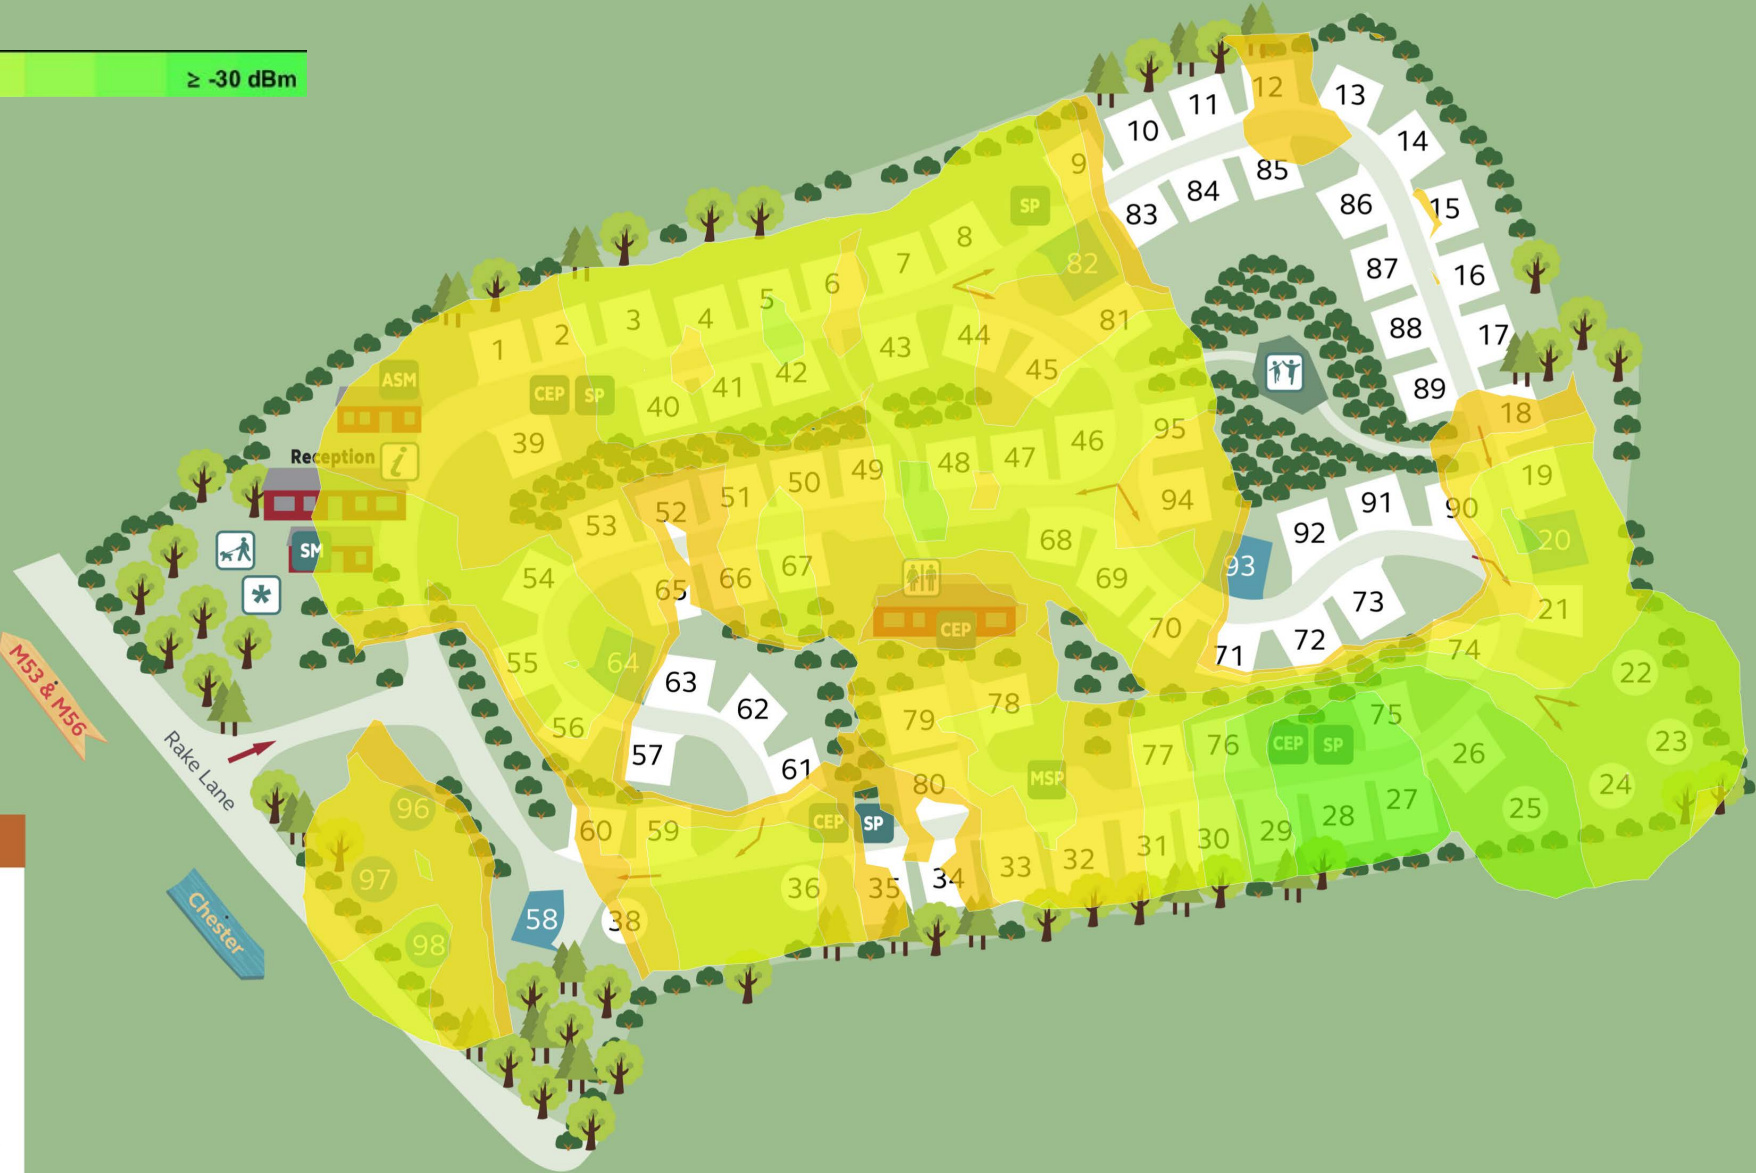

Chester Fair Oaks Club Campsite

-67 dBm ≥ -30 dBm

Site Map Key

-  Assembly Point
-  Assistant Site Manager
-  Chemical Toilet Emptying Point
-  Dog Area
-  Information Room
-  Motorhome Service Point
-  Play Area
-  Service Point
-  Site Manager
-  Toilet Block

Pitch Guide

Pitch type	Peg colour	Hardstanding	Grass
Standard with awning	White		
Standard without awning	Blue		

Chester Fair Oaks Club Campsite

5GHz

-67 dBm ≥ -30 dBm

Site Map Key

-  Assembly Point
-  Assistant Site Manager
-  Chemical Toilet Emptying Point
-  Dog Area
-  Information Room
-  Motorhome Service Point
-  Play Area
-  Service Point
-  Site Manager
-  Toilet Block

Pitch Guide

Pitch type	Peg colour	Hardstanding	Grass
Standard with awning	White		
Standard without awning	Blue	