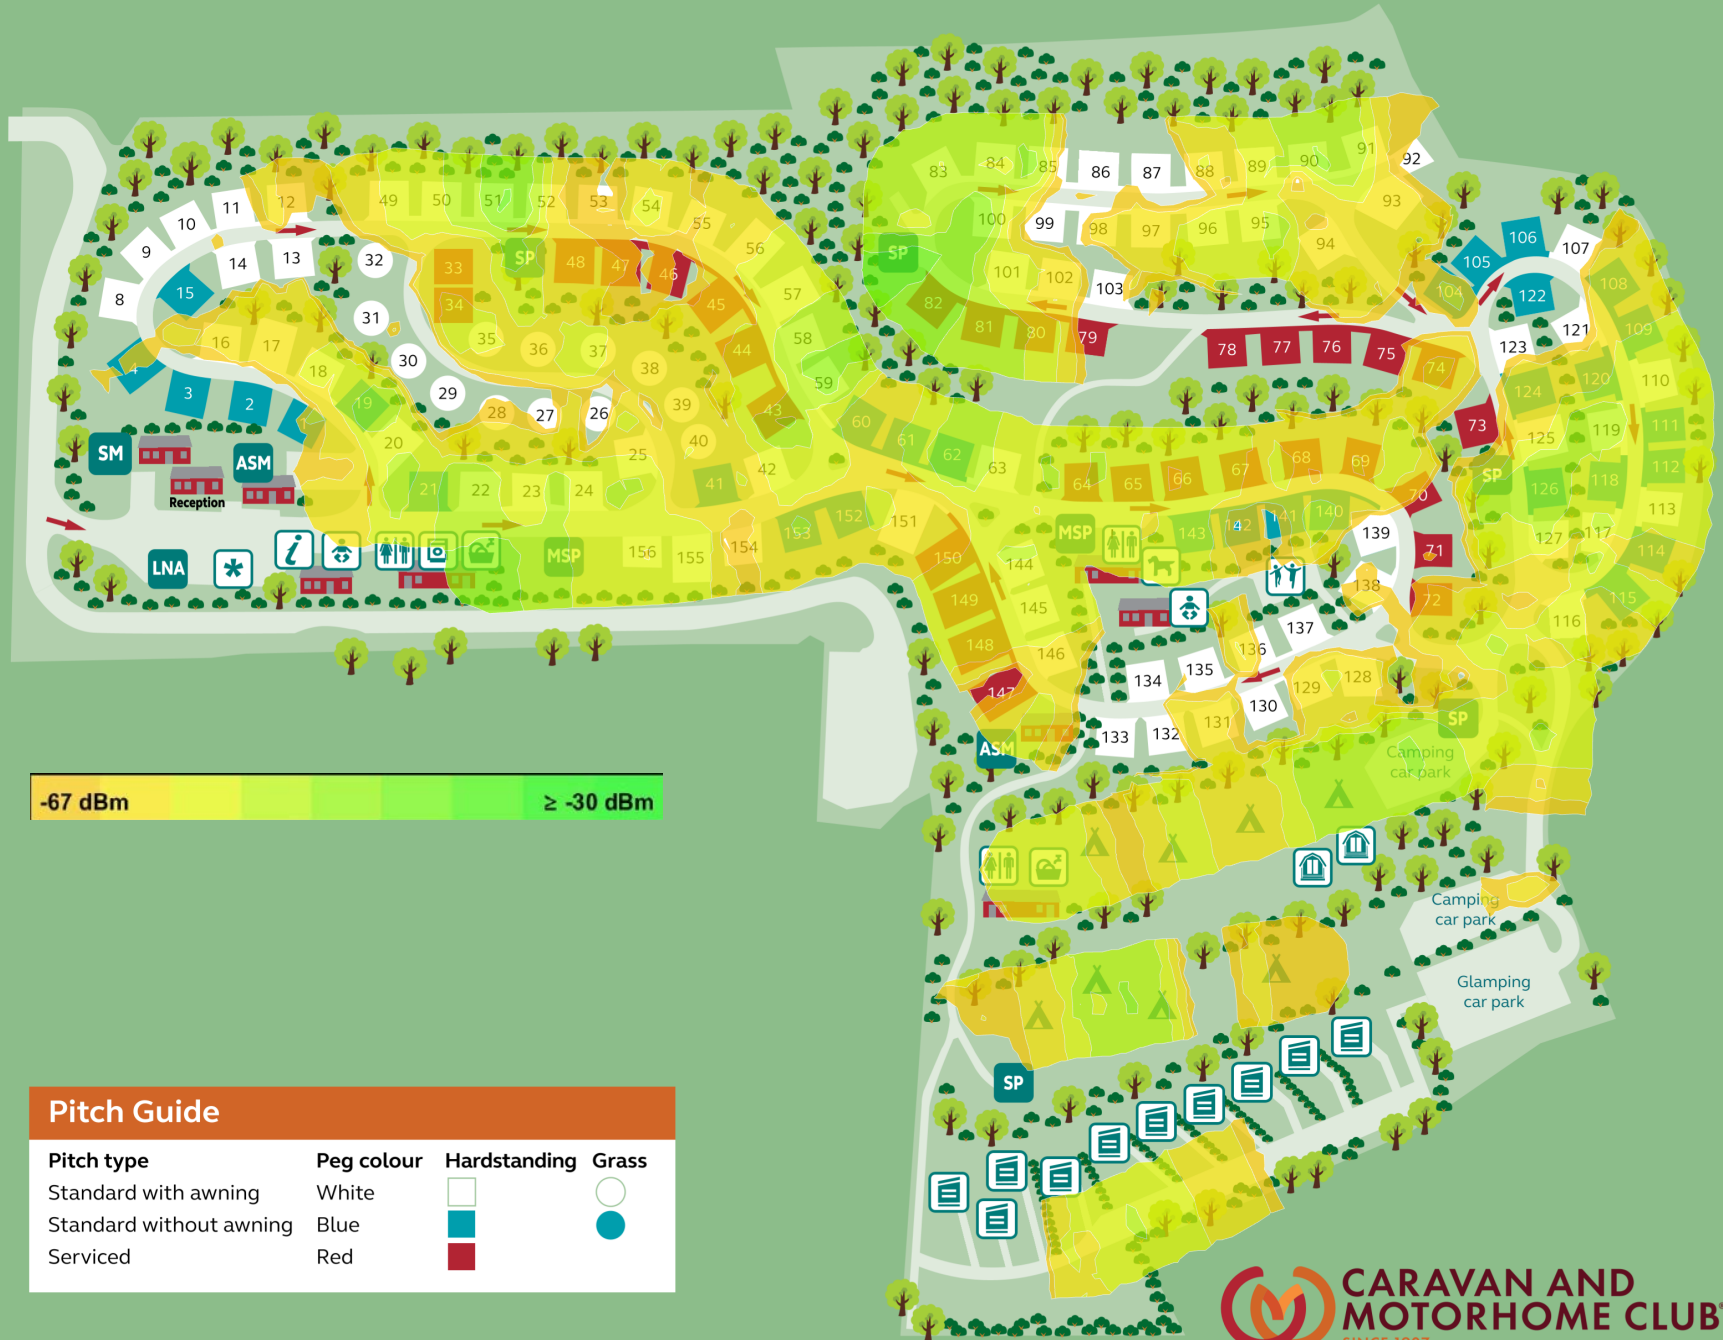

Brighton Club Campsite

Site Map Key

- Assembly Point
- Assistant Site Manager
- Baby and Toddler Facilities
- Camping Pods
- Dishwashing Area
- Dog Pit Stop
- Glamping Pods
- Information Room
- Late Night Arrivals Area
- Laundry
- Motorhome Service Point
- Parking
- Play Area
- Service Point
- Site Manager
- Toilet Block

Pitch Guide

Pitch type	Peg colour	Hardstanding	Grass
Standard with awning	White		
Standard without awning	Blue		
Serviced	Red