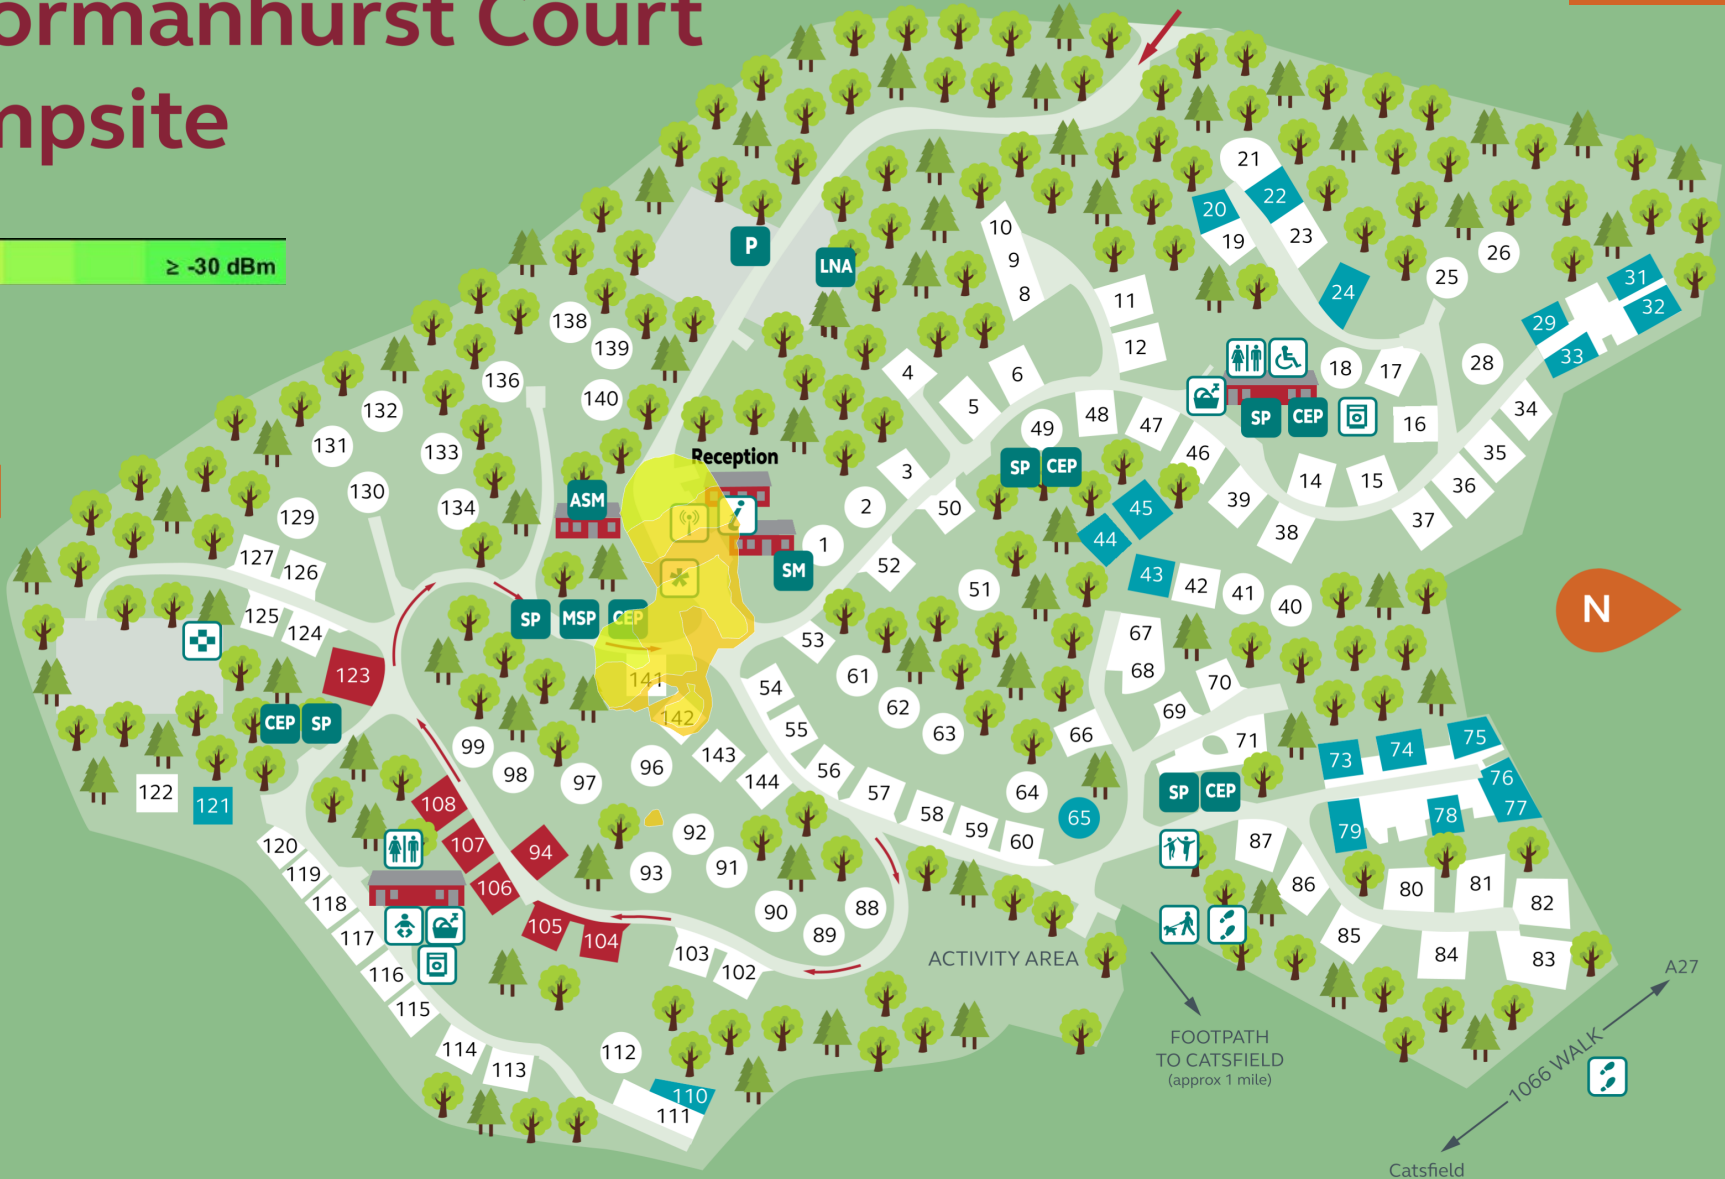

Visit camc.com/Wi-Fi to find out more.

Battle Normanhurst Court Club Campsite

-67 dBm ≥ -30 dBm

Site Map Key

-  Assembly Point
-  Assistant Site Manager
-  Baby and Toddler Facilities
-  Chemical Toilet Emptying Point
-  Disabled Bathroom
-  Dishwashing Area
-  Dog Walk
-  Footpath
-  Information Room
-  Late Night Arrivals Area
-  Laundry
-  Motorhome Service Point
-  Parking
-  Play Area
-  Service Point
-  Site Manager
-  Storage Compound
-  Toilet Block
-  Wi-Fi Internet Hotspot

Pitch Guide

Pitch type	Peg colour	Hardstanding	Grass
Standard with awning	White		
Standard without awning	Blue		
Serviced	Red		

Battle Normanhurst Court Club Campsite

-67 dBm ≥ -30 dBm

Site Map Key

-  Assembly Point
-  Assistant Site Manager
-  Baby and Toddler Facilities
-  Chemical Toilet Emptying Point
-  Disabled Bathroom
-  Dishwashing Area
-  Dog Walk
-  Footpath
-  Information Room
-  Late Night Arrivals Area
-  Laundry
-  Motorhome Service Point
-  Parking
-  Play Area
-  Service Point
-  Site Manager
-  Storage Compound
-  Toilet Block
-  Wi-Fi Internet Hotspot