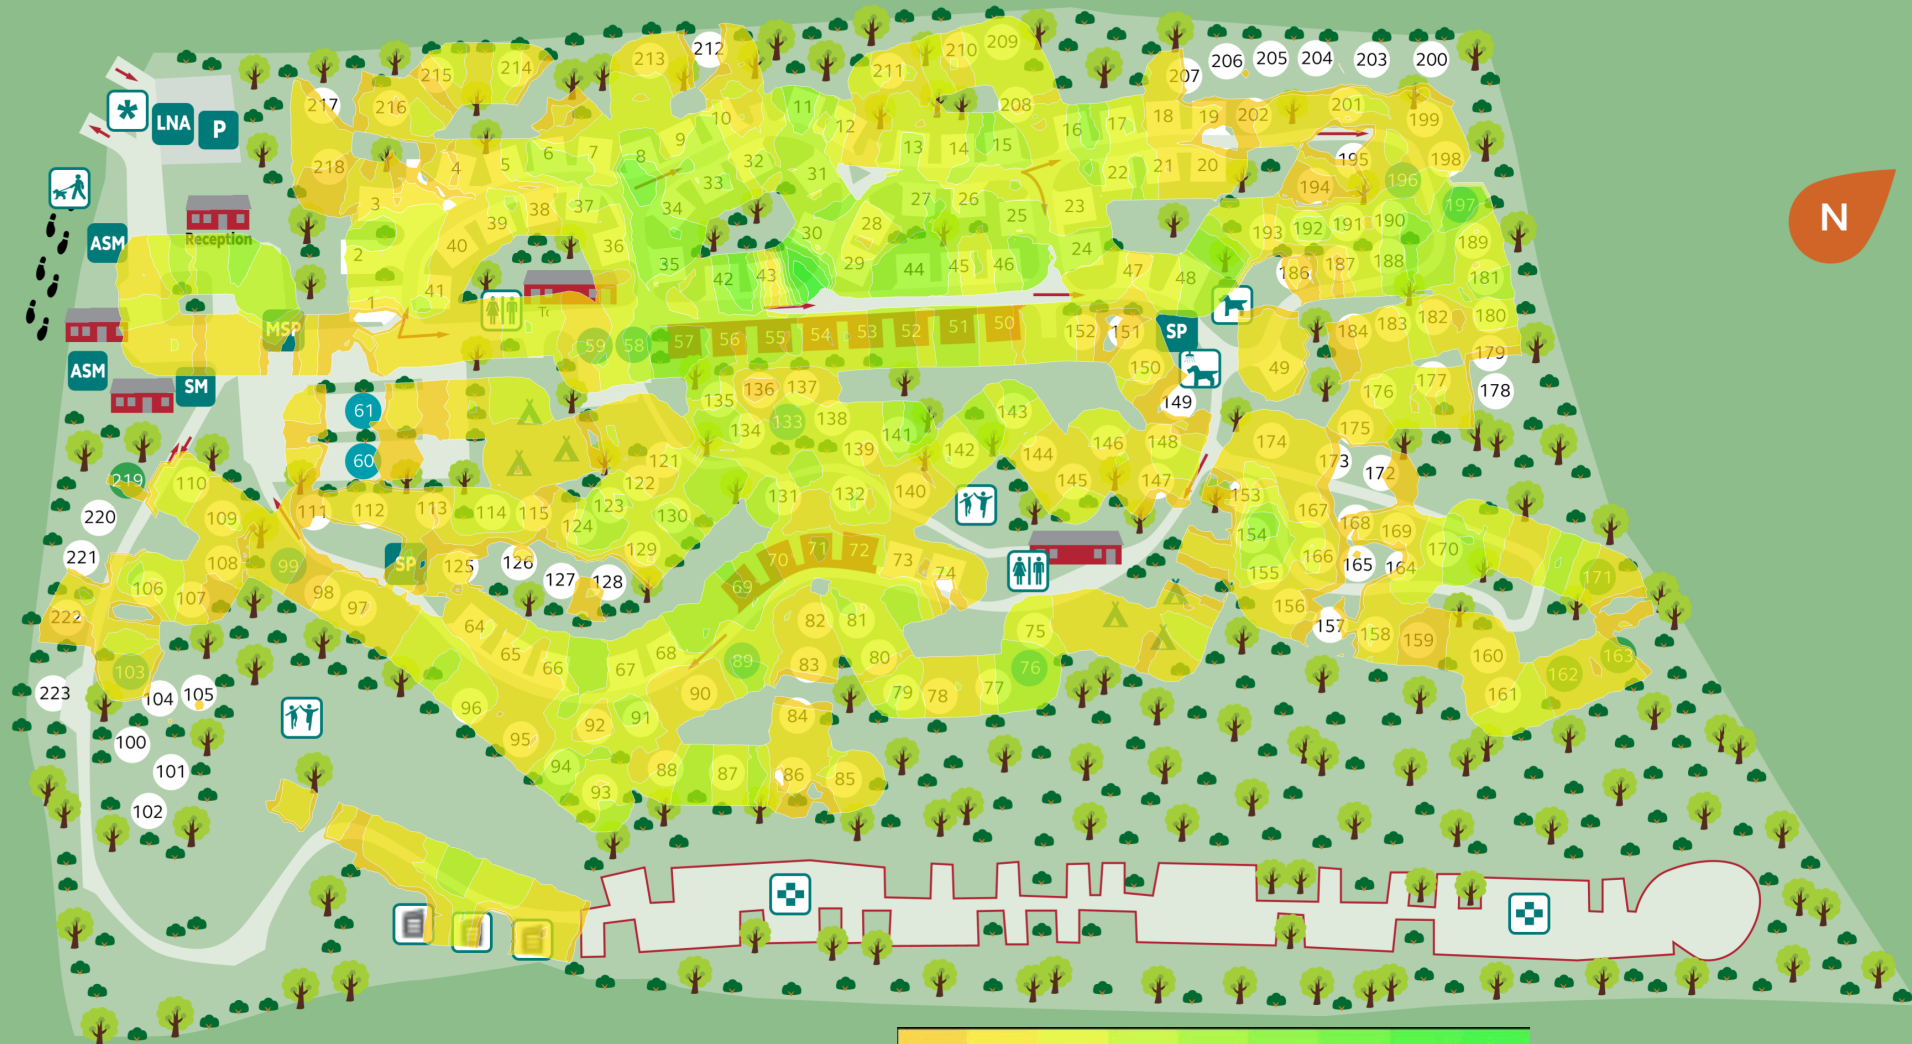

Alderstead Heath Club Campsite

Site Map Key

Assembly Point	Glamping Pods	Site Manager
Assistant Site Manager	Late Night Arrivals Area	Storage Compound
Dog Walk	Motorhome Service Point	Tent Area
Dog Wash	Play Area	Toilet Block
Dog Stopover Point	Service Point	Visitor Parking

-67 dBm >= -30 dBm

Pitch Guide

Pitch type	Peg colour	Hardstanding	Grass
Standard with awning	White		
Standard without awning	Blue		
Serviced	Red		
Economy	Green		
Tent	Amber