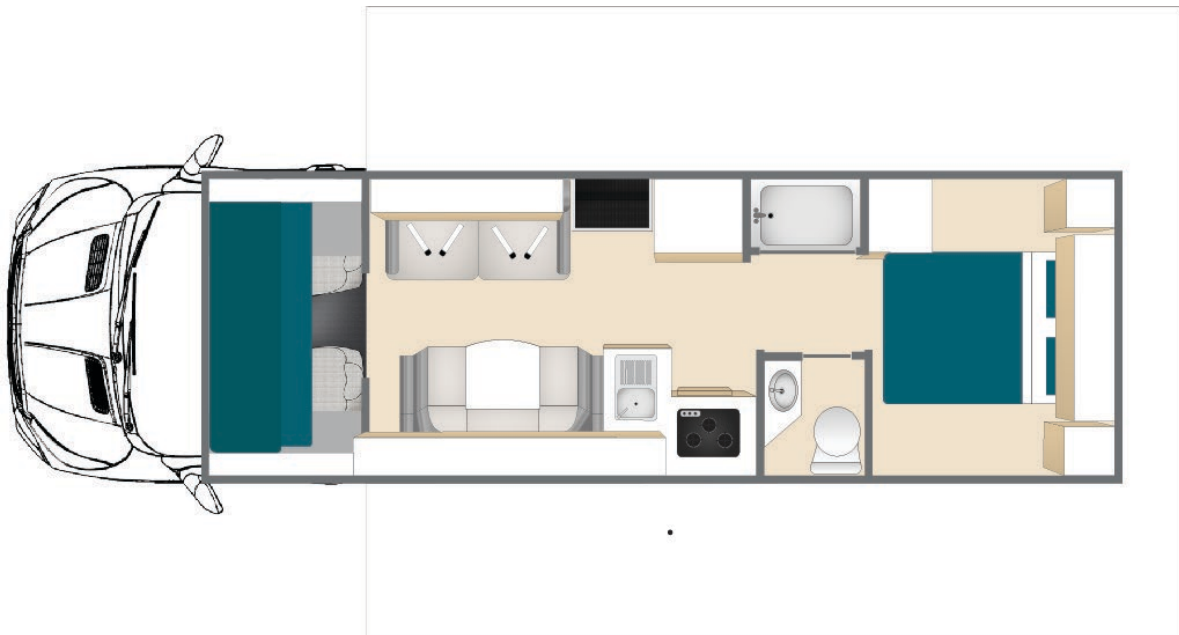

EL MONTE CLASS C LARGE (27- 29')

6 berth motorhome

The Class C Large RV, with its impressive size and a myriad of features, provides spacious and comfortable travel on the road. Measuring up to 29 feet in length, this RV offers a roomy and inviting interior that can comfortably accommodate up to six people, making it a superb choice for larger families or groups of friends. Whether you're embarking on an extended cross-country journey or a week-long adventure, the Class C Large RV ensures that everyone on board has ample space to relax and unwind.

Optional Extras

- GPS
- Camping Chairs
- Coffee Maker
- Toaster

Vehicle Specifications

- Automatic
- Ford V8 Engine
- Power steering
- Reversing Camera
- Cruise Control
- Air-con: Drivers Cab + Main Cab
- Heating: Drivers Cab + Main Cab
- Fuel tank capacity: 208L
- Fresh water tank: 151L
- Waste water tank, grey: 117L
- Waste water tank, black: 117L
- 6 seatbelts
- Power supply: 12v
- Fridge
- Microwave
- Sink
- Range Stove
- Exterior side awning
- Cutlery & cooking utensils
- Crockery and glasses
- Pots and pans
- Kettle and toaster
- Radio and CD player
- TV
- Toilet
- Shower

Sleeping for up to 5 Adults

- Over Cab Bed – 2.41m x 1.32m
- Dinette Bed – 1.52m x 1.06m
- Rear Double Bed – 1.87m x 1.52m
- Couch Bed – 1.52m x 1.06m

Vehicle Dimensions

- Length – 8.2-8.8m
- Width – 2.41m
- Height – 2.08m

El Monte Class C Large (27-29') Floorplans

Day

Night

Floor plans and specifications are intended as a guide and El Monte cannot guarantee exact specifications and layouts.

Available on all independent and tailor-made holidays in the USA.