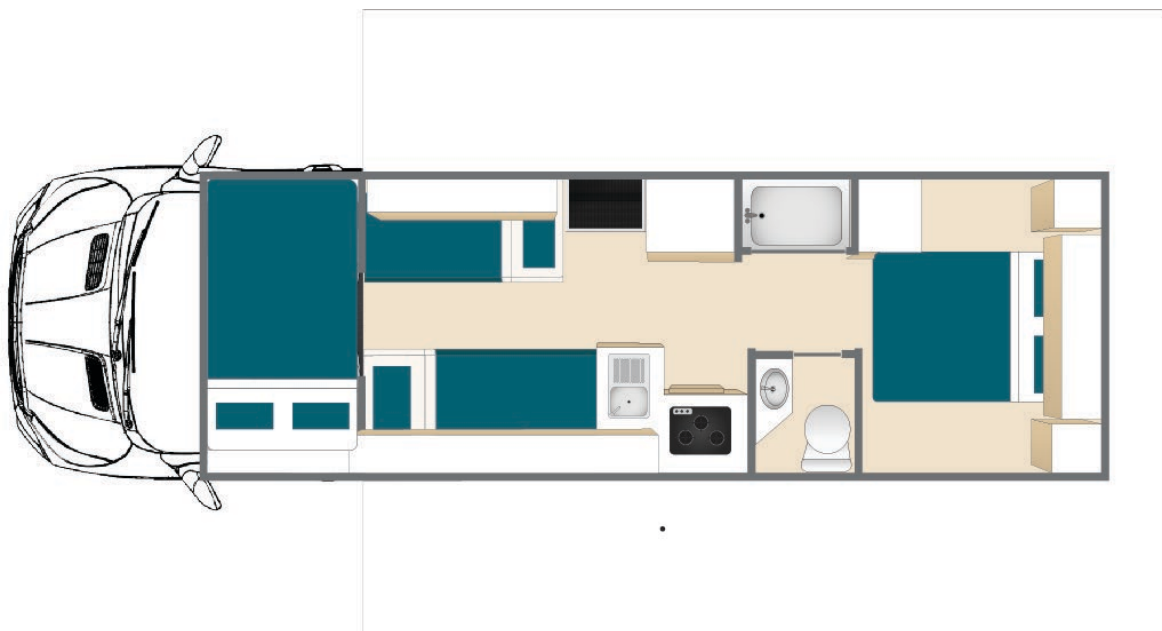

EL MONTE CLASS C LARGE (27- 29')

6 berth motorhome

The Class C Large RV, with its impressive size and a myriad of features, provides spacious and comfortable travel on the road. Measuring up to 29 feet in length, this RV offers a roomy and inviting interior that can comfortably accommodate up to six people, making it a superb choice for larger families or groups of friends. Whether you're embarking on an extended cross-country journey or a week-long adventure, the Class C Large RV ensures that everyone on board has ample space to relax and unwind.

Optional Extras

- GPS
- Camping Chairs
- Coffee Maker
- Toaster

Vehicle Specifications

- Automatic
- Ford V8 Engine
- Power steering
- Reversing Camera
- Cruise Control
- Air-con: Drivers Cab + Main Cab
- Heating: Drivers Cab + Main Cab
- Fuel tank capacity: 208L
- Fresh water tank: 151L
- Waste water tank, grey: 117L
- Waste water tank, black: 117L
- 6 seatbelts
- Power supply: 12v
- Fridge
- Microwave
- Sink
- Range Stove
- Exterior side awning
- Cutlery & cooking utensils
- Crockery and glasses
- Pots and pans
- Kettle and toaster
- Radio and CD player
- TV
- Toilet
- Shower

Sleeping for up to 5 Adults

- Over Cab Bed – 2.41m x 1.32m
- Dinette Bed – 1.52m x 1.06m
- Rear Double Bed – 1.87m x 1.52m
- Couch Bed – 1.52m x 1.06m

Vehicle Dimensions

- Length – 8.2-8.8m
- Width – 2.41m
- Height – 2.08m

El Monte Class C Large (27-29') Floorplans

Day

Night

Floor plans and specifications are intended as a guide and El Monte cannot guarantee exact specifications and layouts.

Available on all independent and tailor-made holidays in the USA.