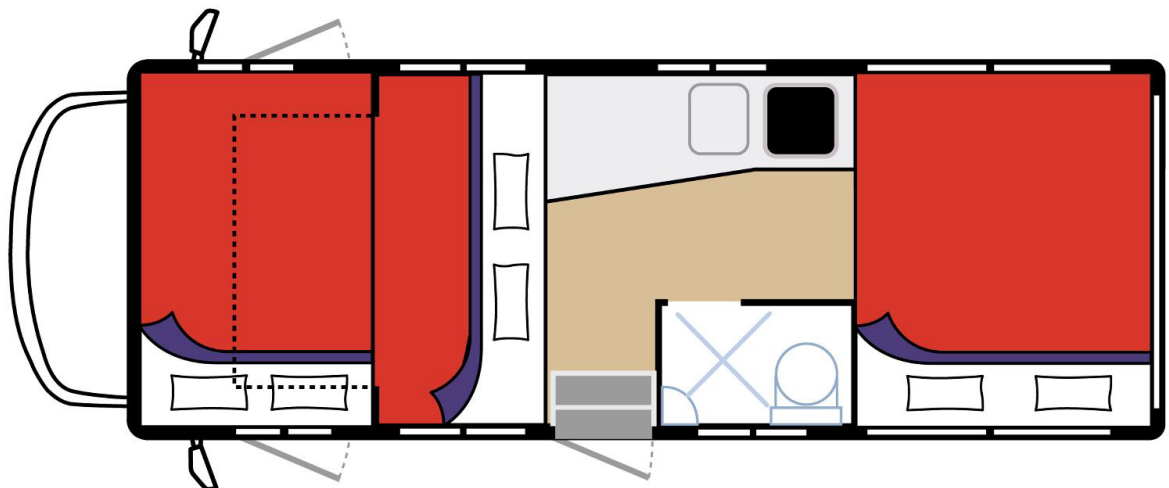

## Sleeping for up to 6 Adults

- King Bed (Rear Lower) 2.20m x 1.80m or Singles 1.80m x 0.70m / 1.80m x 0.70m
- Queen Bed (Rear Upper) 2.20m x 1.40m
- Queen Bed (Above Cab) 2.0m x 1.40m

## Vehicle Dimensions

- Length – 7.40m
- Width – 2.20m
- Height – 3.20m
- Interior Height – 2.10m

## Pacific Horizon SAM Floorplans

Day

Night

Floor plans and specifications are intended as a guide and Pacific Horizon cannot guarantee exact specifications and layouts.

Available on all independent and tailor-made holidays in New Zealand.