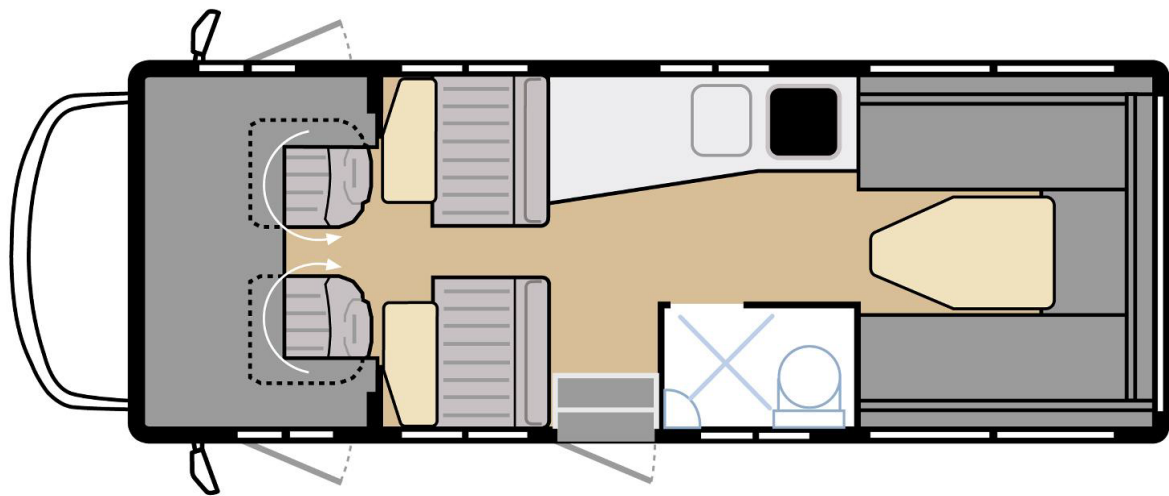

Pacific Horizon SAM Floorplans

Day

Night

Floor plans and specifications are intended as a guide and Pacific Horizon cannot guarantee exact specifications and layouts.

Available on all independent and tailor-made holidays in New Zealand.

Find out more at www.caravanclub.co.uk/worldwide