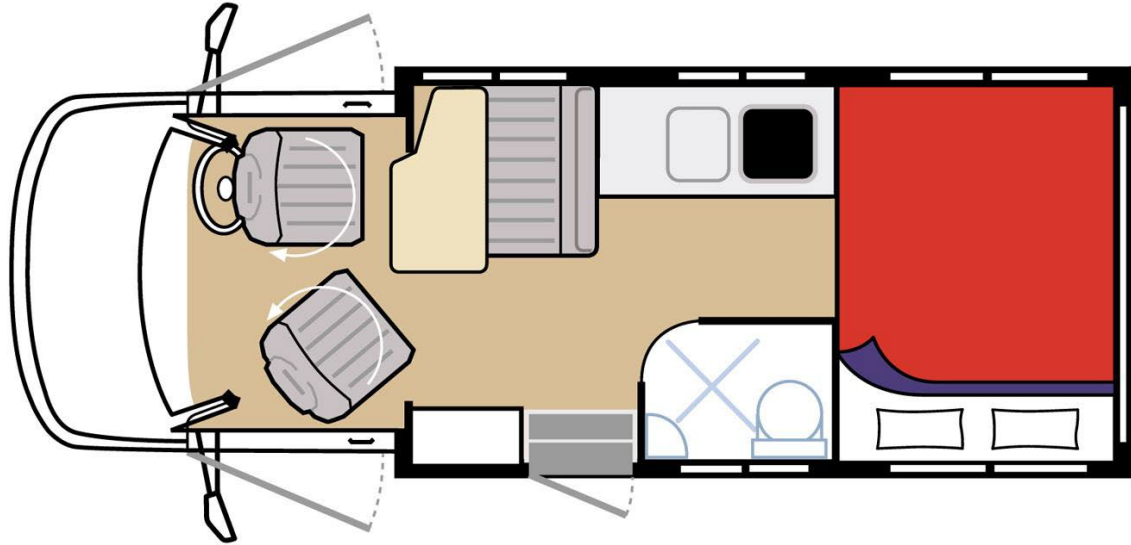

Sleeping for up to 4 Adults

- King bed (Rear Lower) 2.20m x 1.80m or Singles 1.80m x 0.70m
- Queen bed (Rear Upper) 2.20m x 1.45m

Vehicle Dimensions

- Length – 7.4m
- Width – 2.20m
- Height – 3.2m
- Interior Height – 2.10m

Pacific Horizon GEM-4 Floorplans

Day

Night

Floor plans and specifications are intended as a guide and Pacific Horizon cannot guarantee exact specifications and layouts.

Available on all independent and tailor-made holidays in New Zealand.