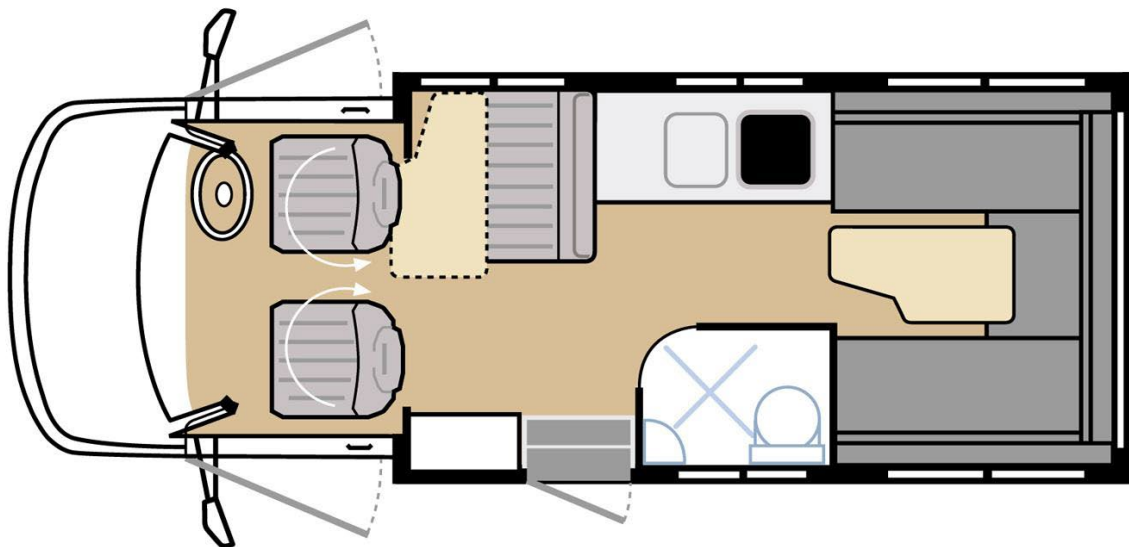

PACIFIC HORIZON GEM-4

4 berth motorhome

Sleek and sophisticated, with appealing curves and a contemporary interior, GEM-4 motorhomes provide the blueprint for motorhome design. Whether it's the independent living/sleeping areas you're after, or the extra space and comfort for a couple wishing to travel in style, the GEM-4 is the perfect motorhome.

Sleeping for up to 4 Adults

- King bed (Rear Lower) 2.20m x 1.80m or Singles 1.80m x 0.70m
- Queen bed (Rear Upper) 2.20m x 1.45m

Vehicle Dimensions

- Length – 7.4m
- Width – 2.20m
- Height – 3.2m
- Interior Height – 2.10m

Pacific Horizon GEM-4 Floorplans

Day

Night

Floor plans and specifications are intended as a guide and Pacific Horizon cannot guarantee exact specifications and layouts.

Available on all independent and tailor-made holidays in New Zealand.