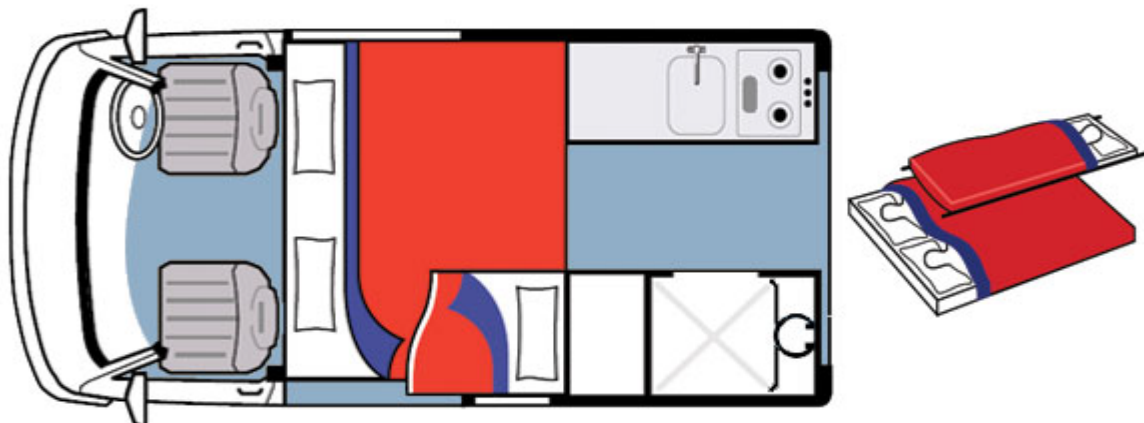

PACIFIC HORIZON 2+1

2 berth motorhome

Pacific Horizon 2+1 motorhomes are most suitable for 2 adults, or for 2 adults and a child. It leads its category thanks to its style, quality and functionality, with perfectly allocated space and a fully featured interior. The king size bed and unique mid-vehicle bed location allows you the comfort and relaxation of travelling the country in luxury.

Sleeping for up to 2 Adults & 1 Child

- Mid-vehicle - King Bed 2.00m x 1.75m or Singles 2.00m x 0.60m / 2.00m x 0.70m
- Hammock-style bed (Child only - up to 60kg) 1.75m x 0.54m

Vehicle Dimensions

- Length – 5.90m
- Width – 1.97m
- Height – 2.70m
- Interior Height – 1.90m

Pacific Horizon 2+1 Floorplans

Day

Night

Floor plans and specifications are intended as a guide and Pacific Horizon cannot guarantee exact specifications and layouts.

Available on all independent and tailor-made holidays in New Zealand.