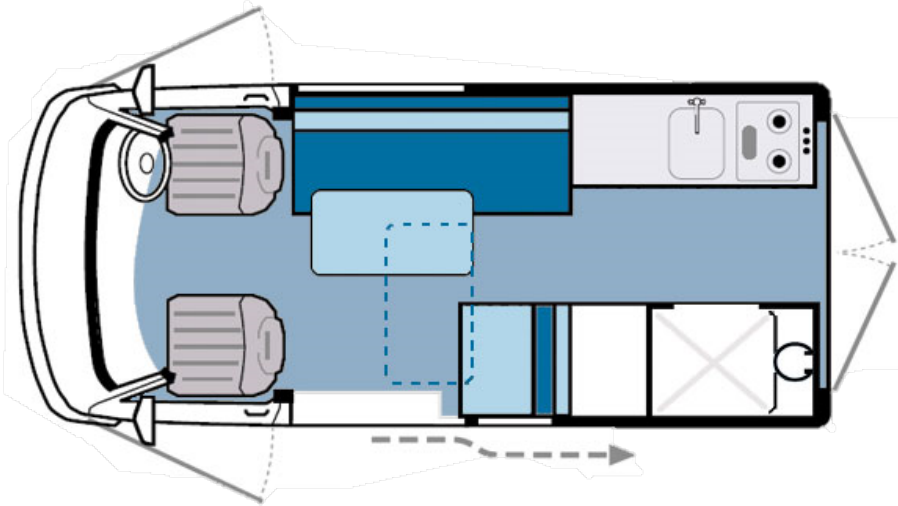

PACIFIC HORIZON 2+1

2 berth motorhome

Pacific Horizon 2+1 motorhomes are most suitable for 2 adults, or for 2 adults and a child. It leads its category thanks to its style, quality and functionality, with perfectly allocated space and a fully featured interior. The king size bed and unique mid-vehicle bed location allows you the comfort and relaxation of travelling the country in luxury.

Look Inside the Pacific Horizon 2+1

[Take a look at the Pacific Horizon 2+1](#) interior, including day & night layouts.

What's included with the Pacific Horizon 2+1

- Extra driver fees
- All-inclusive vehicle insurance package
- Excess liability reduced to zero
- Single vehicle rollover cover
- Full gas canister (LPG)
- Picnic table and chairs
- Child booster seat (On request)
- Snow chains (On request)
- Bedding & Towels
- Kitchen Equipment
- GPS Unit

Sleeping for up to 2 Adults & 1 Child

- Mid-vehicle - King Bed 2.00m x 1.75m or Singles 2.00m x 0.60m / 2.00m x 0.70m
- Hammock-style bed (Child only - up to 60kg) 1.75m x 0.54m

Vehicle Dimensions

- Length – 5.90m
- Width – 1.97m
- Height – 2.70m
- Interior Height – 1.90m

Pacific Horizon 2+1 Floorplans

Day

Night

Floor plans and specifications are intended as a guide and Pacific Horizon cannot guarantee exact specifications and layouts.

Available on all independent and tailor-made holidays in New Zealand.