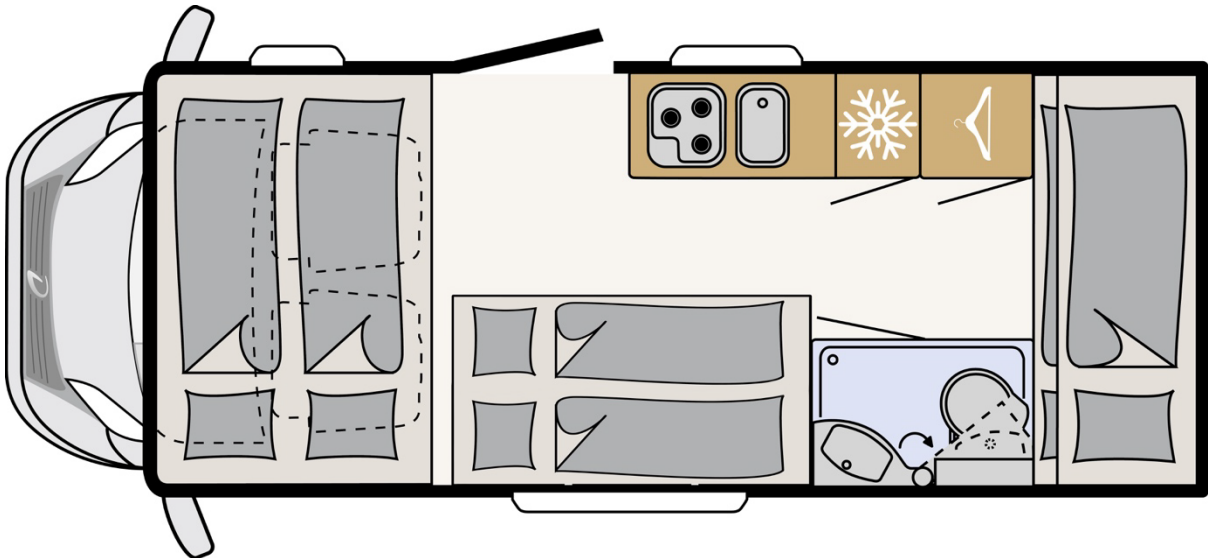

## Vehicle Dimensions

- Length – 6.51m – 7.20m
- Width – 2.32m
- Height – 3.14m
- Interior Height – 1.95m

## McRent Family Plus Floorplan

Day

Night

Bed configurations are available in a double or twin. Please request your preference at the time of booking.

Floor plans and specifications are intended as a guide and McRent cannot guarantee exact specifications and layouts.