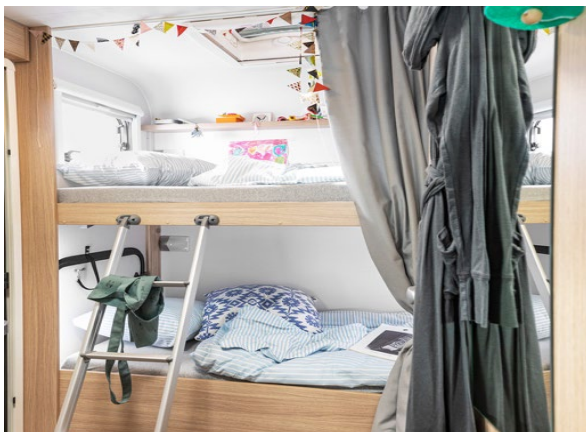

Vehicle Dimensions

- Length – 6.51m – 7.20m
- Width – 2.32m
- Height – 3.14m
- Interior Height – 1.95m