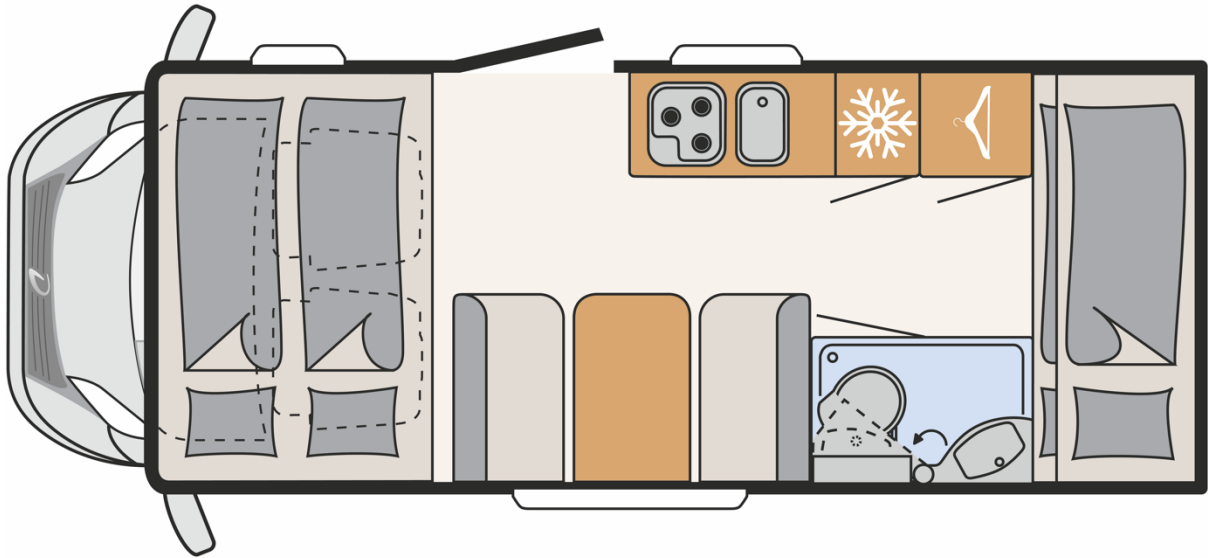

McRent Family Plus Floorplan

Day

Night