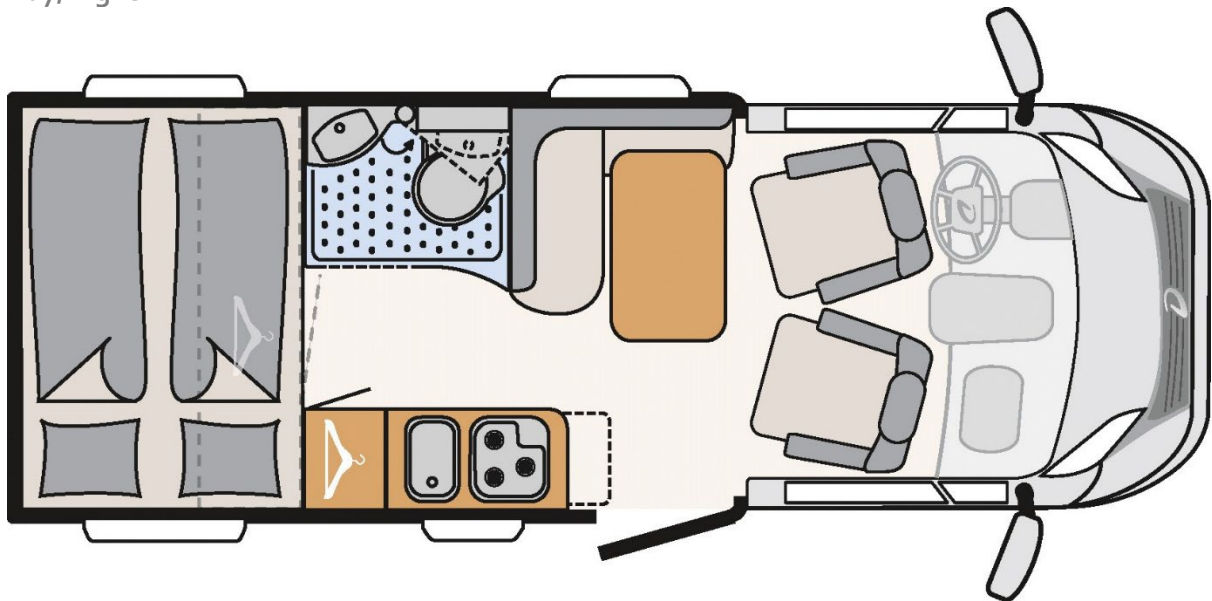

- Balancing Wedges (Pair)
- Picnic table and chairs (chairs per person travelling)

Vehicle Specifications

- Vehicle: Sunlight Van V66
- Manual
- Power steering
- Air-con: Drivers Cab
- Heating in driver cab & living area
- Fuel tank capacity: 60L
- Fresh water tank: 116L
- Wastewater tank: 92L
- 2 seatbelts in the driver's cab
- 2 child seatbelts (3-point belt)
- Power supply: 12v and 230v
- Fridge/freezer: 78L/11L
- Front Swivel Seats
- Sink
- 3 x WC Chemicals
- Gas stove (2-flame)
- Cutlery & cooking utensils
- Crockery and glasses
- Pots and pans
- Pressurised water
- Bike Rack
- Smart TV
- Stereo system
- Toilet
- Basin
- Shower
- Awning

Sleeping for up to 2 Adults

- Rear - Double Bed 1.95m x 0.80m

Vehicle Dimensions

- Length – 5.95 – 6.96m
- Width – 2.14m
- Height – 2.87m
- Interior Height – 1.95m

McRent Compact Plus Floorplan

Day/Night

Floor plans and specifications are intended as a guide and McRent cannot guarantee exact specifications and layouts.