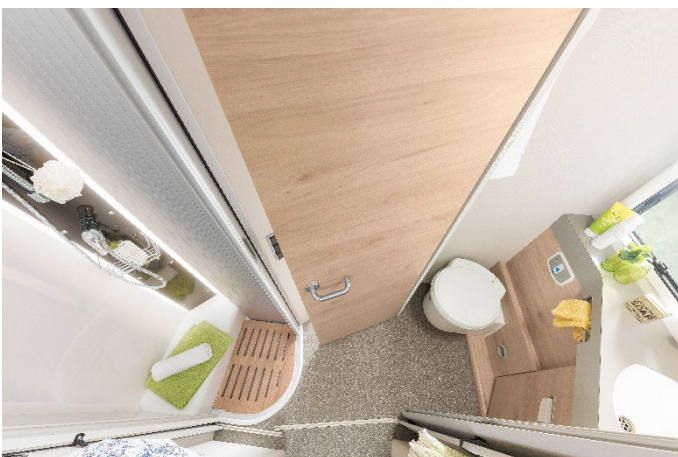

Vehicle Dimensions

- Length – 6.80m– 7.4m
- Width – 2.33m
- Height – 3m
- Interior Height – 2.05m