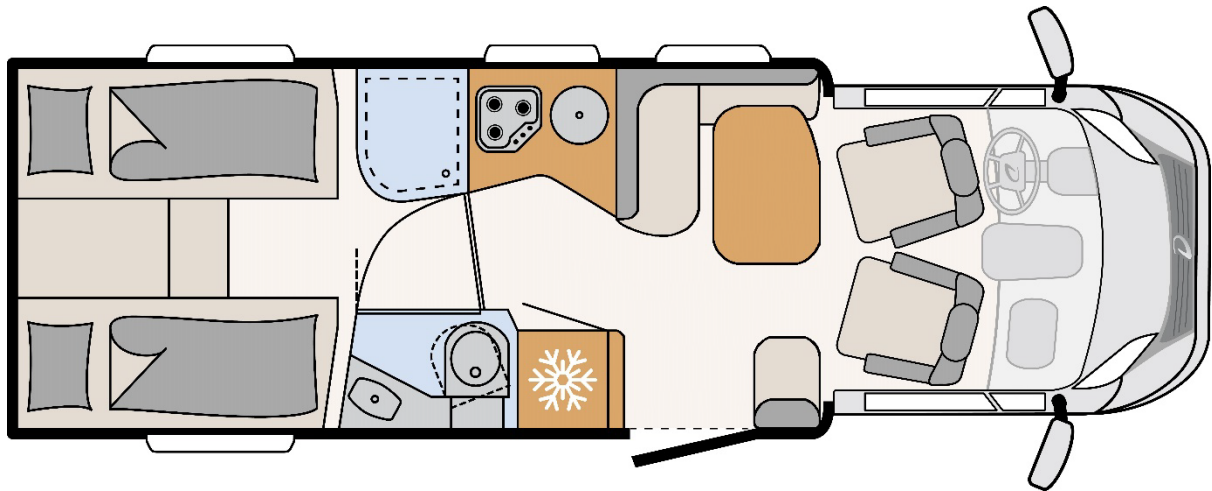

McRent Comfort Standard Floorplan

Day/Night

Floor plans and specifications are intended as a guide and McRent cannot guarantee exact specifications and layouts.

Available on the [Ultimate New Zealand](#) escorted tour and all independent and tailor-made holidays in New Zealand.