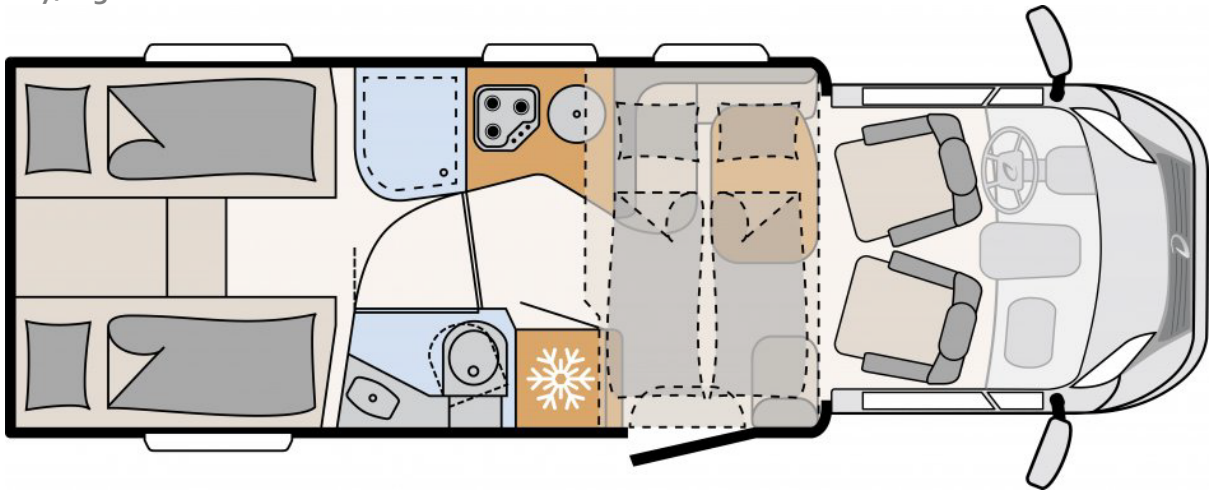

McRent Comfort Plus Floorplan

Day/Night

Floor plans and specifications are intended as a guide and McRent cannot guarantee exact specifications and layouts.

Available on all independent and tailor-made holidays in New Zealand.

Find out more at www.caravanclub.co.uk/worldwide