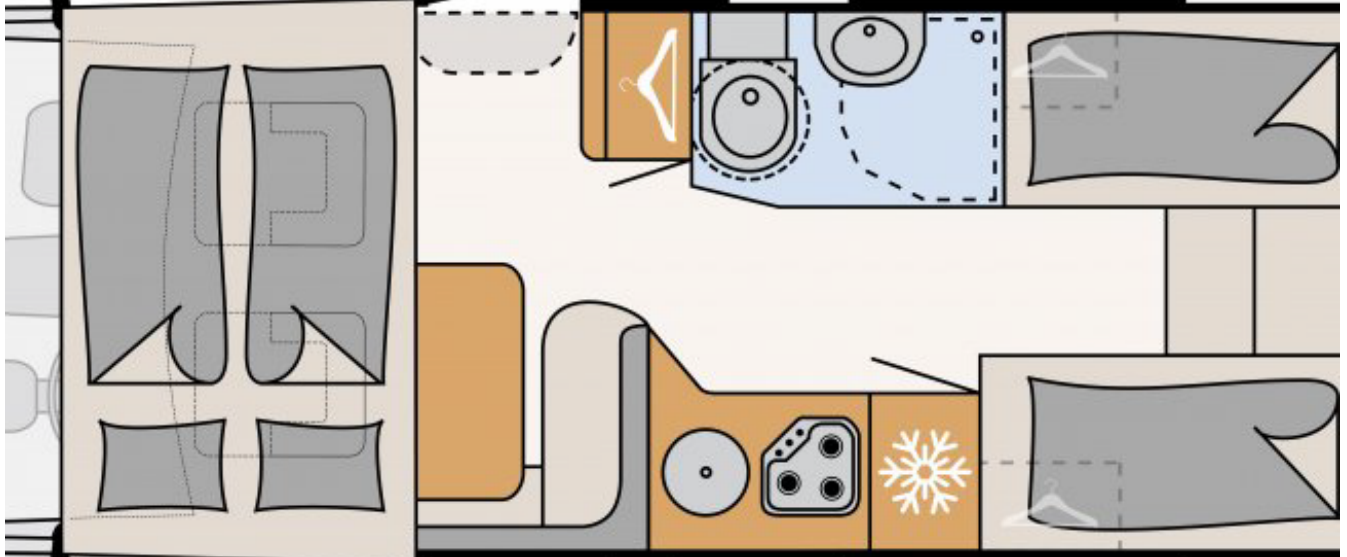

McRent Comfort Luxury Floorplan

Day/Night

Floor plans and specifications are intended as a guide and McRent cannot guarantee exact specifications and layouts.

Available on all independent and tailor-made holidays in New Zealand.