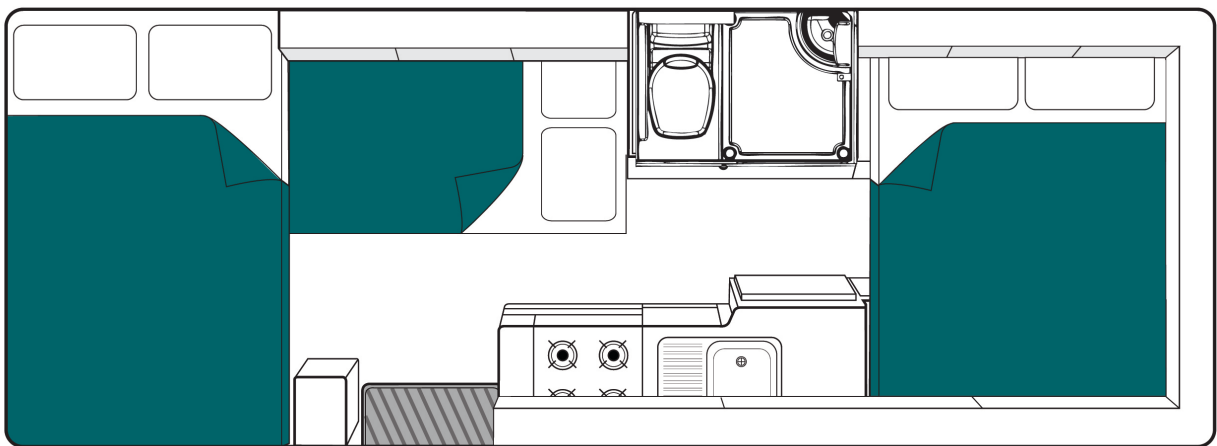

Maui River Floorplans

Day

Night

Floor plans and specifications are intended as a guide and Maui cannot guarantee exact specifications and layouts.

Available on all independent and tailor-made holidays in New Zealand.