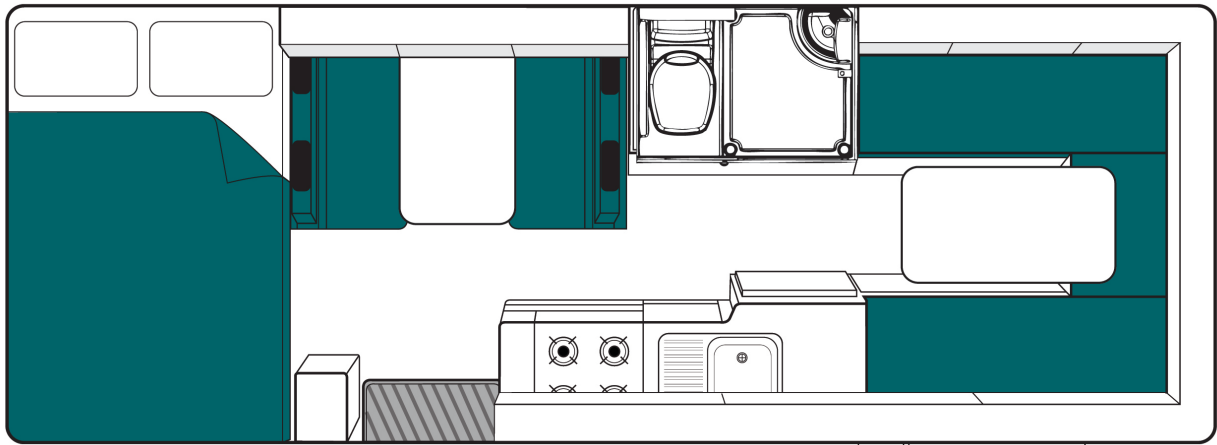

Maui River Floorplans

Day