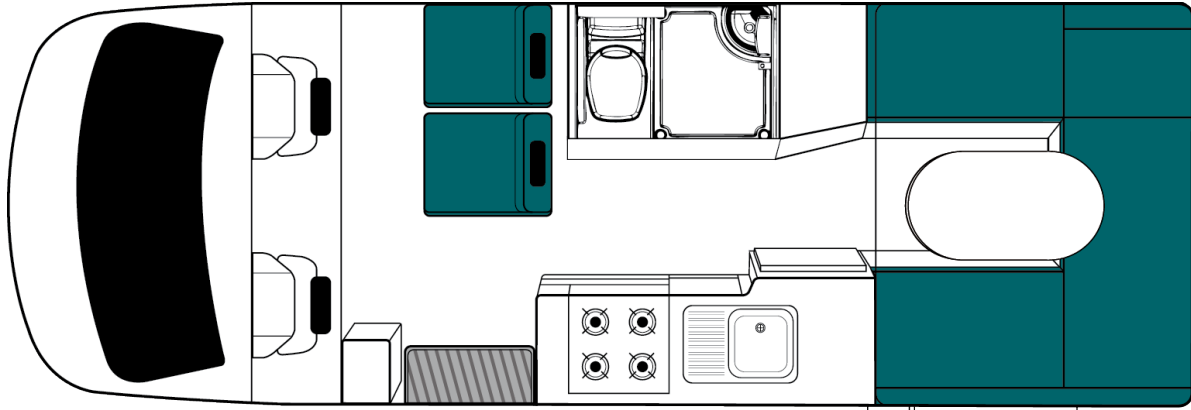

Maui Cascade Floorplans

Day

Night