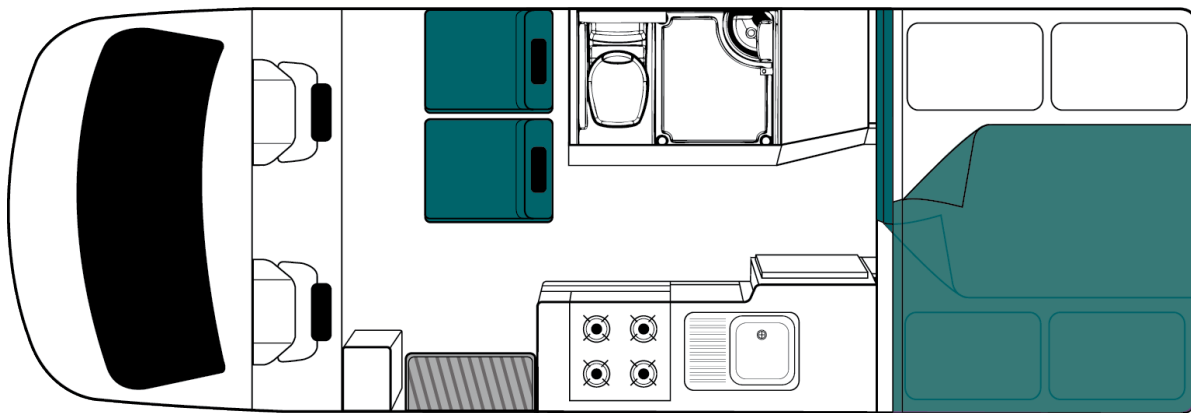

Floor plans and specifications are intended as a guide and Maui cannot guarantee exact specifications and layouts.

Available on all independent and tailor-made holidays in New Zealand.