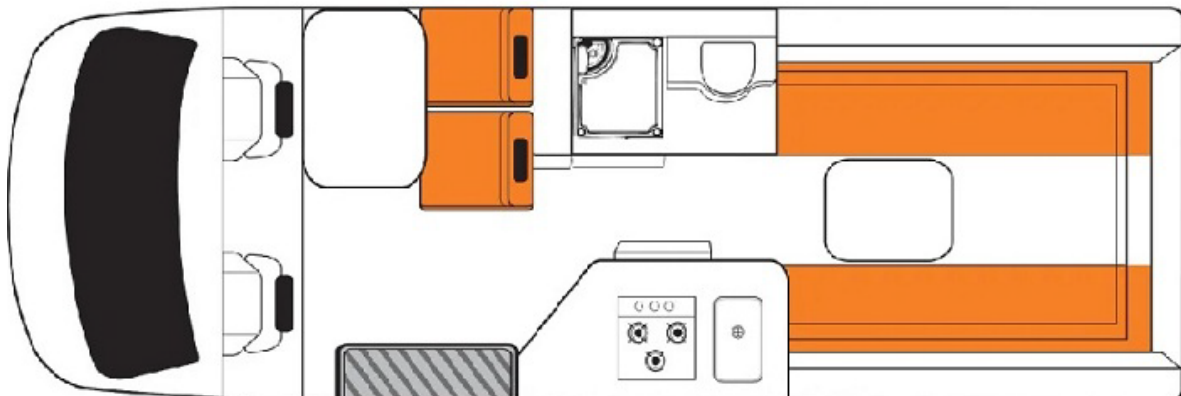

Britz Venturer Floorplans

Day