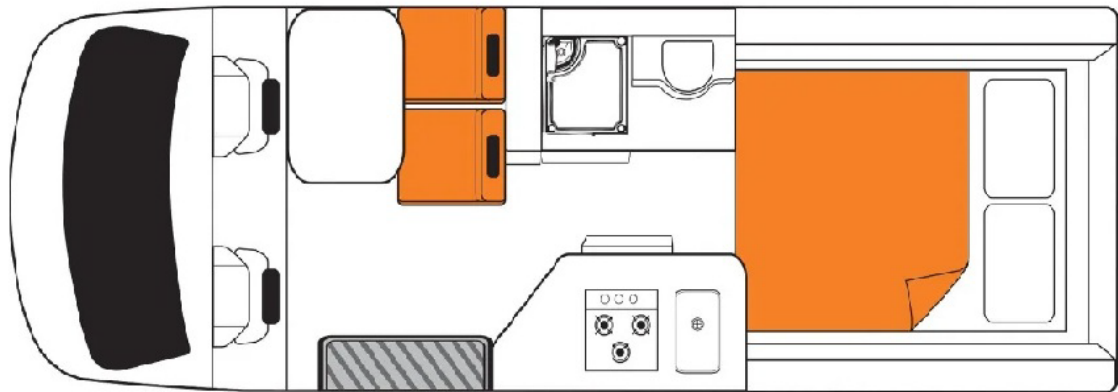

Night

Floor plans and specifications are intended as a guide and Britz cannot guarantee exact specifications and layouts.

Available on all independent and tailor-made holidays in New Zealand.