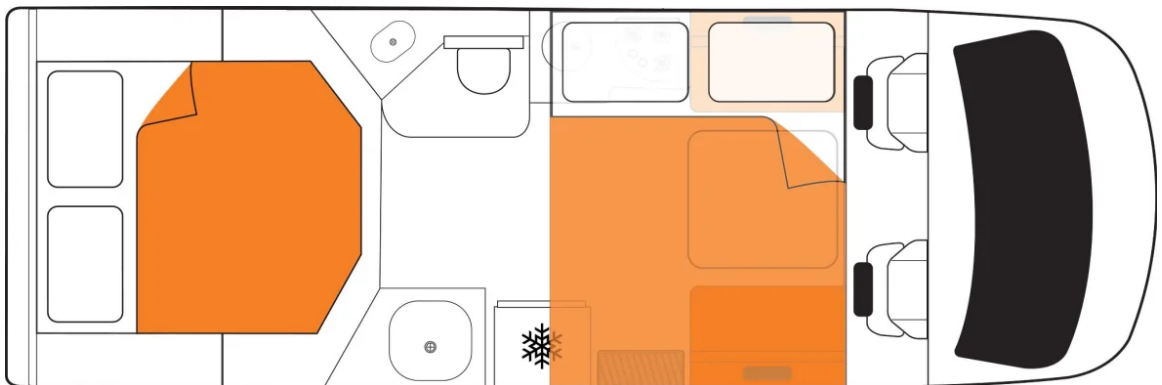

Britz Odyssey Floorplans

Day

Night

Floor plans and specifications are intended as a guide and Britz cannot guarantee exact specifications and layouts.

Available on all independent and tailor-made holidays in New Zealand.