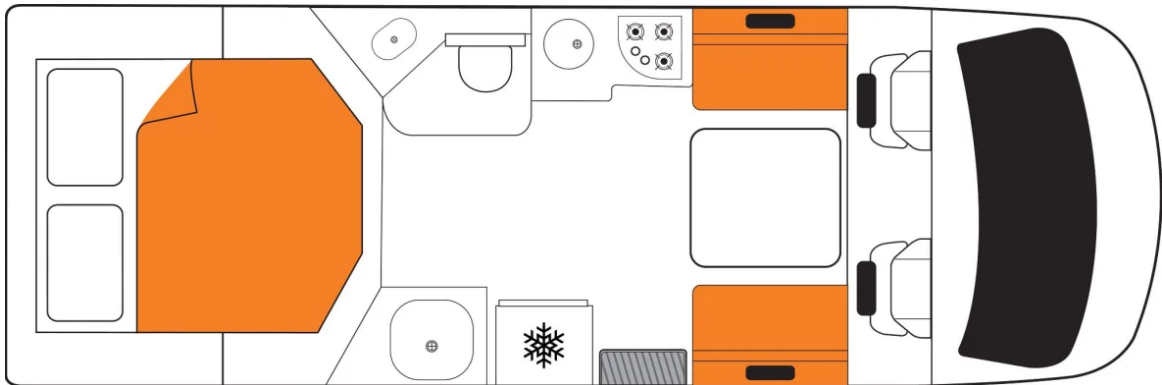

Britz Odyssey Floorplans

Day