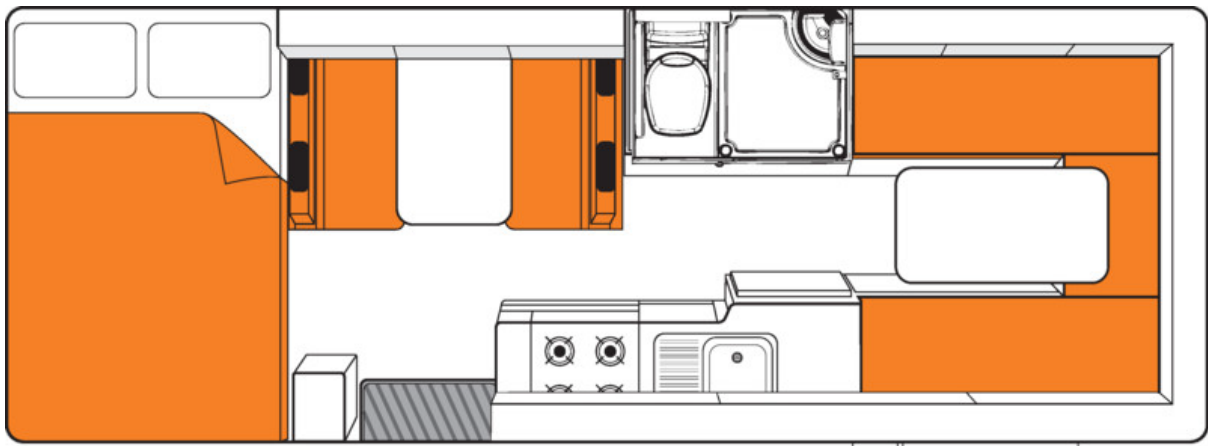

Floorplans

Day

Night