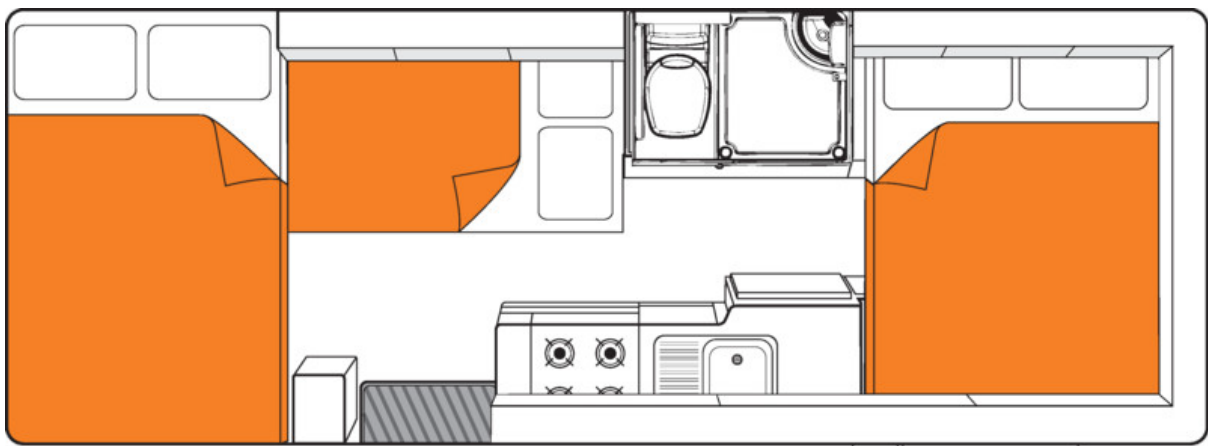

Floor plans and specifications are intended as a guide and Britz cannot guarantee exact specifications and layouts.

Available on all independent and tailor-made holidays in New Zealand.