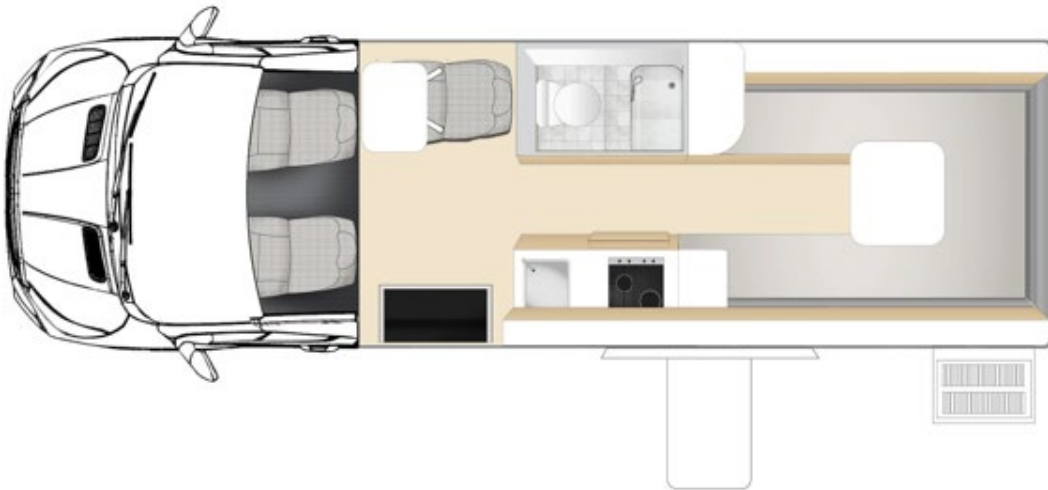

Apollo Euro Quest Floorplans

Day

Night

Floor plans and specifications are intended as a guide and Apollo cannot guarantee exact specifications and layouts.

Available on all independent and tailor-made holidays in New Zealand.