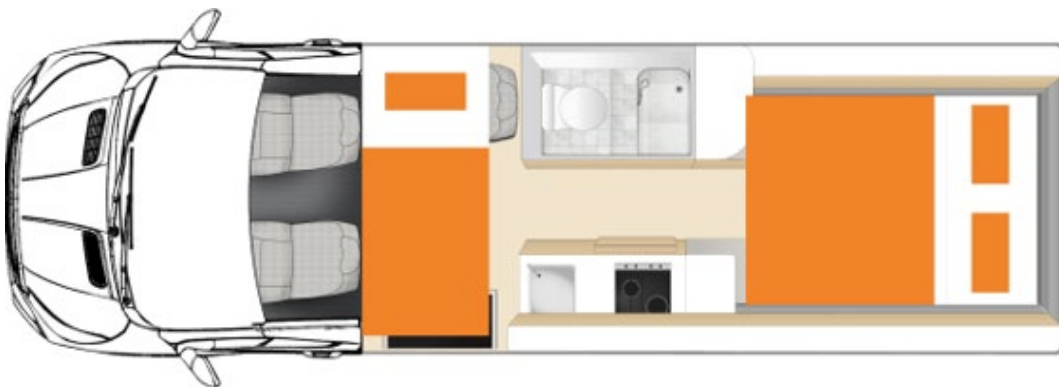

Floor plans and specifications are intended as a guide and Apollo cannot guarantee exact specifications and layouts.

Available on all independent and tailor-made holidays in New Zealand.