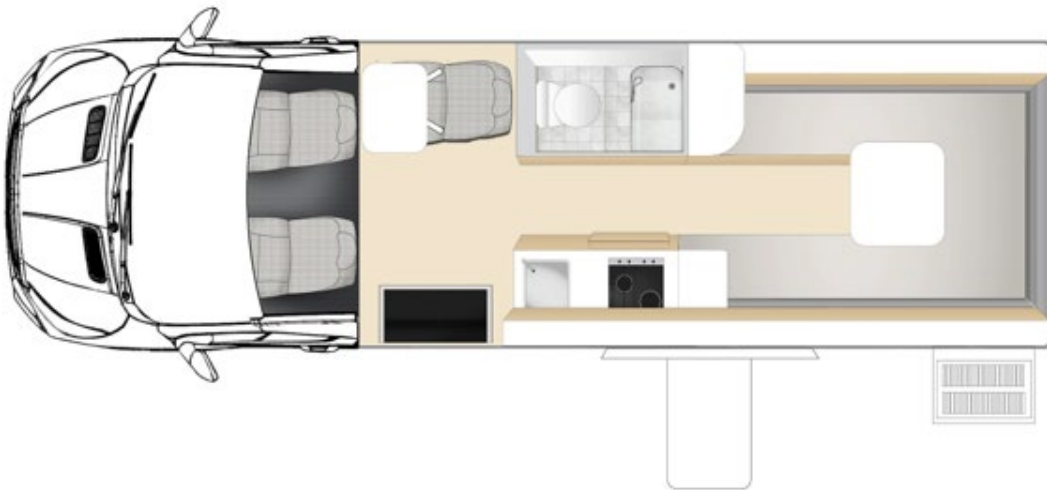

Apollo Euro Plus Floorplans

Day

Night

Floor plans and specifications are intended as a guide and Apollo cannot guarantee exact specifications and layouts.

Available on all independent and tailor-made holidays in New Zealand.