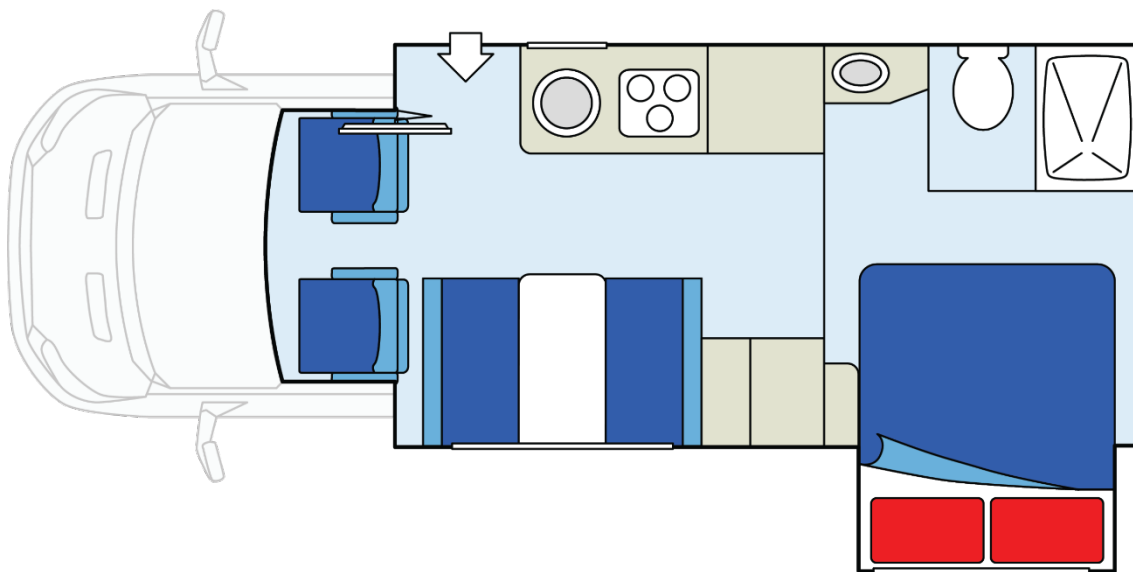

Sleeping for up to 2 Adults & 2 Children

- Queen Bed 1.52m x 2.03m
- Dinette Bed 1.06m x 1.72m

Vehicle Dimensions

- Length – 7.0-7.6m
- Width – 2.6m
- Height – 3.4m
- Interior Height – 2.1m

CanaDream Super Van Camper Floorplans

Day

Night

Floor plans and specifications are intended as a guide and CanaDream cannot guarantee exact specifications and layouts.

Available on all independent and tailor-made holidays in Canada.