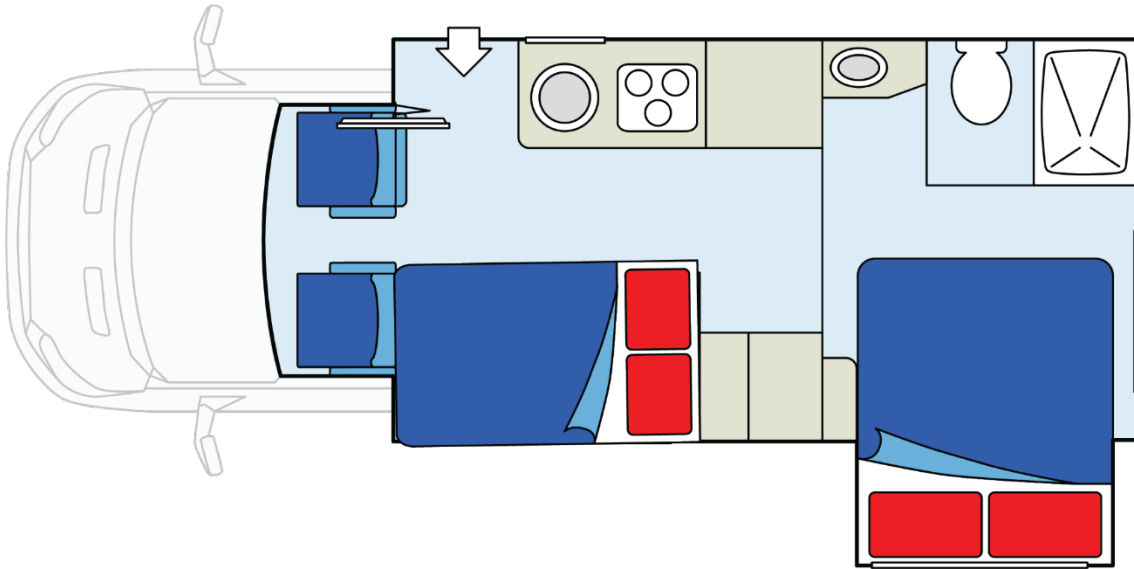

Sleeping for up to 2 Adults & 2 Children

- Queen Bed 1.52m x 2.03m
- Dinette Bed 1.06m x 1.72m

Vehicle Dimensions

- Length – 7.0-7.6m
- Width – 2.6m
- Height – 3.4m
- Interior Height – 2.1m

CanaDream Super Van Camper Floorplans

Day

Night

Floor plans and specifications are intended as a guide and CanaDream cannot guarantee exact specifications and layouts.

Available on all independent and tailor-made holidays in Canada.