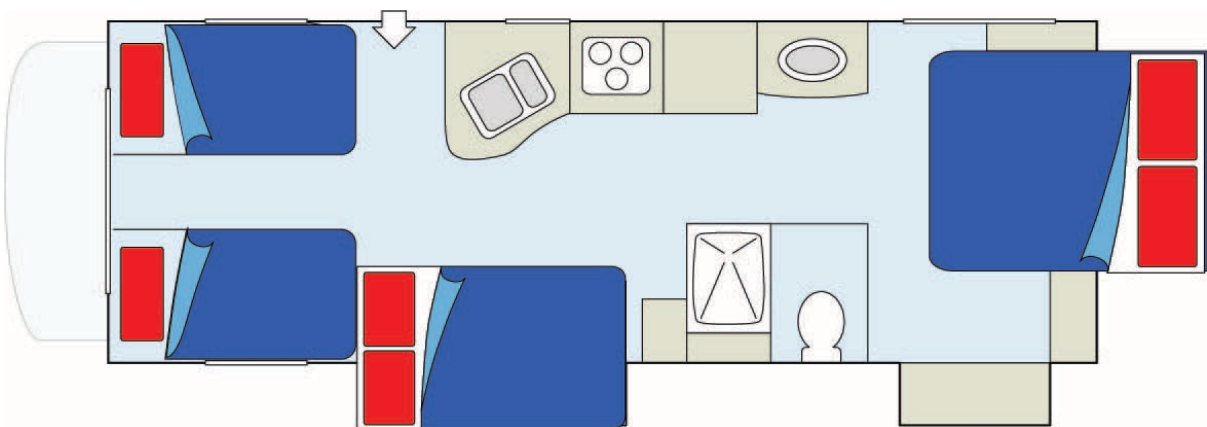

Sleeping for up to 4 Adults & 2 Children

- Queen Bed 1.52m x 1.88m
- Over-cab Beds 0.76m x 1.82m / 0.76m x 1.82m
- Super Single Dinette Bed 1.04m x 1.93m

Vehicle Dimensions

- Length – 8.2- 9.1m
- Width – 2.6m
- Height – 3.4m
- Interior Height – 2.1m

CanaDream Midi Motorhome Floorplans

Day

Night

Floor plans and specifications are intended as a guide and CanaDream cannot guarantee exact specifications and layouts.

Available on all independent and tailor-made holidays in Canada.