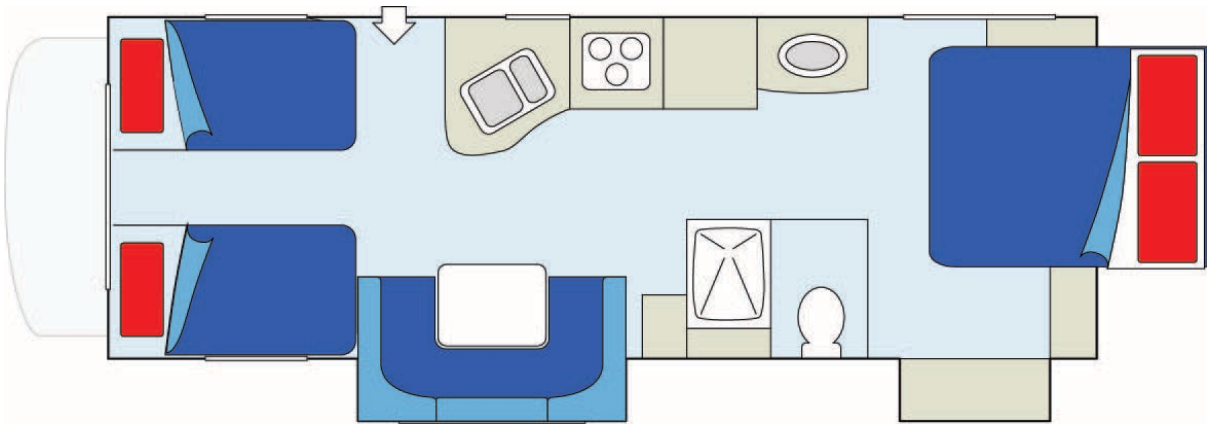

Sleeping for up to 4 Adults & 2 Children

- Queen Bed 1.52m x 1.88m
- Over-cab Beds 0.76m x 1.82m / 0.76m x 1.82m
- Super Single Dinette Bed 1.04m x 1.93m

Vehicle Dimensions

- Length – 8.2- 9.1m
- Width – 2.6m
- Height – 3.4m
- Interior Height – 2.1m

CanaDream Midi Motorhome Floorplans

Day

Night

Floor plans and specifications are intended as a guide and CanaDream cannot guarantee exact specifications and layouts.

Available on all independent and tailor-made holidays in Canada.