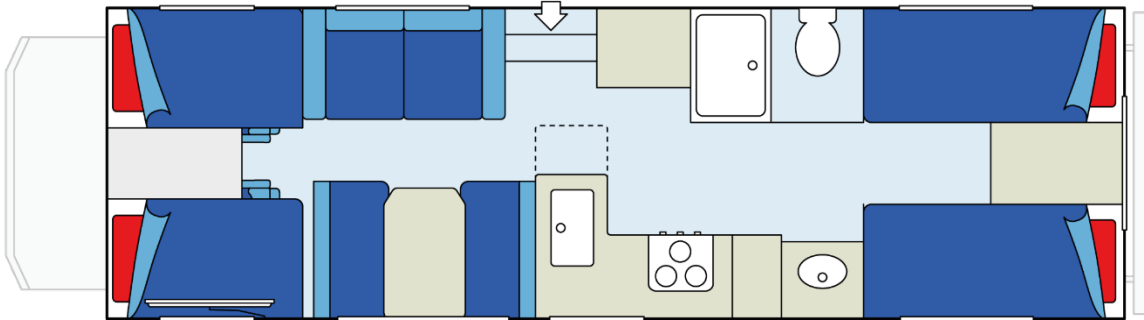

CanaDream Large Motorhome Floorplans

Day

Night