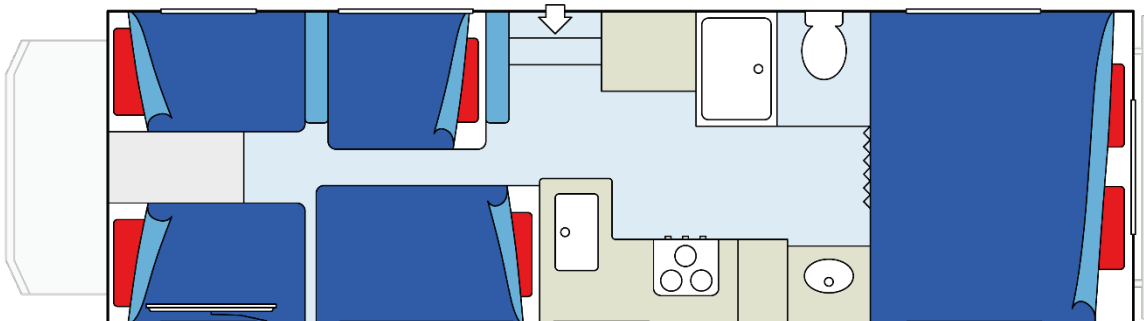

## Sleeping for up to 4 Adults & 2 Children

- Rear Twin/ King Bed 0.89m x 2.03m - 2.41m x 2.03m
- Over-cab Beds 0.76m x 1.82m
- Dinette Bed (Kids) 1.07m x 1.73m
- Sofa Bed 1.52m x 1.09m

## Vehicle Dimensions

- Length – 9.1m – 9.4m
- Width – 2.6m
- Height – 3.4m
- Interior Height – 2.1m

## CanaDream Large Motorhome Floorplans

Day

Night

Floor plans and specifications are intended as a guide and CanaDream cannot guarantee exact specifications and layouts.

Only available in Vancouver and Calgary