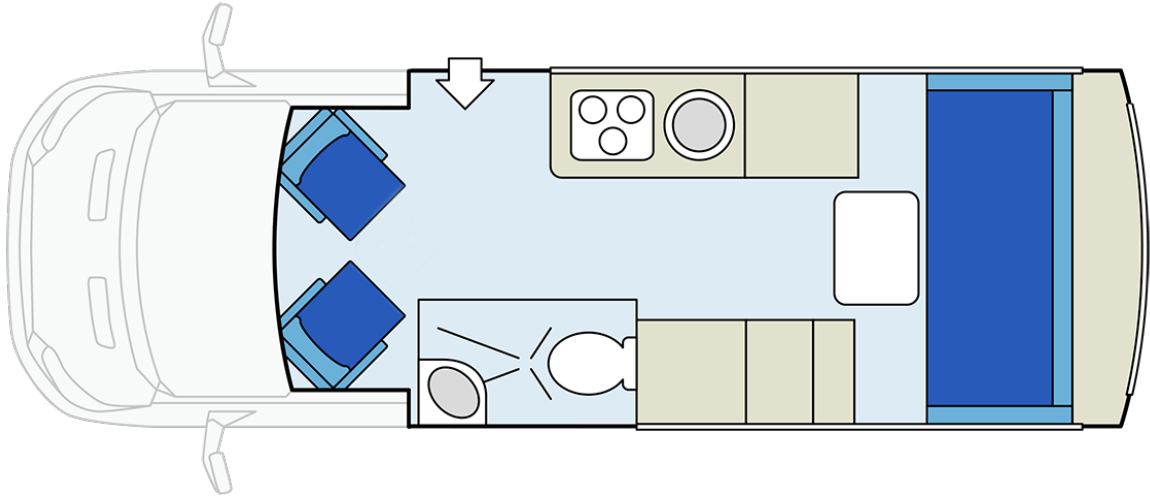

Sleeping for up to 2 Adults

- Queen Bed 1.72m x 1.93m

Vehicle Dimensions

- Length – 6.8m
- Width – 2.1m
- Height – 3.1m
- Interior Height – 1.9m

CanaDream Deluxe Van Camper Floorplans

Day

Night

Floor plans and specifications are intended as a guide and CanaDream cannot guarantee exact specifications and layouts.