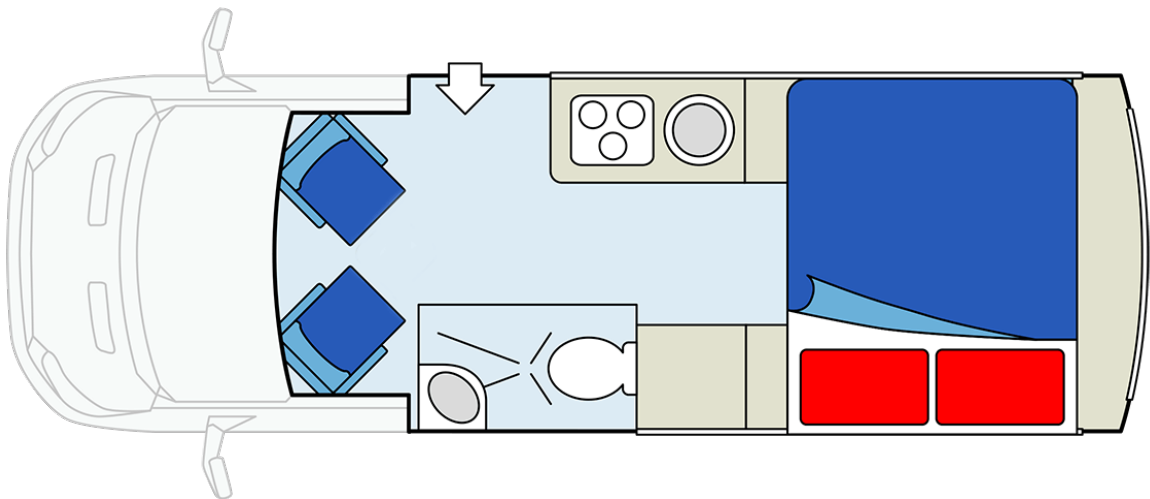

CANADREAM DELUXE VAN CAMPER

2 berth motorhome

The Deluxe Van Camper has it all, compact yet spacious, equipped with everything a couple can need: kitchenette, bathroom with shower, spacious dining, generous storage and comfy sitting area. Enjoy the freedom of the road in this popular two-berth luxury camper.

Sleeping for up to 2 Adults

- Queen Bed 1.72m x 1.93m

Vehicle Dimensions

- Length – 6.8m
- Width – 2.1m
- Height – 3.1m
- Interior Height – 1.9m

CanaDream Deluxe Van Camper Floorplans

Day

Night

Floor plans and specifications are intended as a guide and CanaDream cannot guarantee exact specifications and layouts.