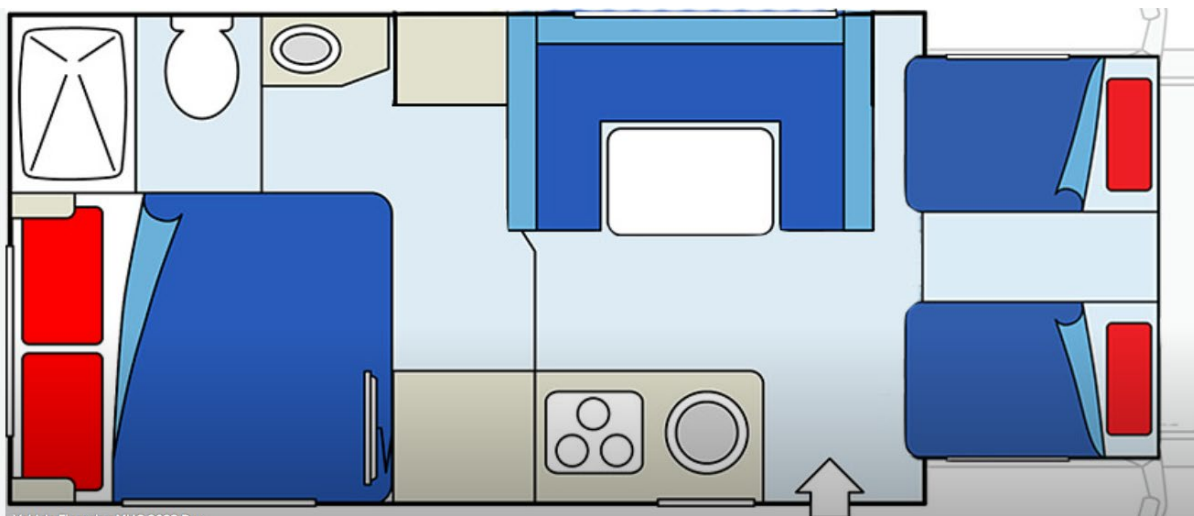

CanaDream Compact Motorhome Floorplans

Day

Night