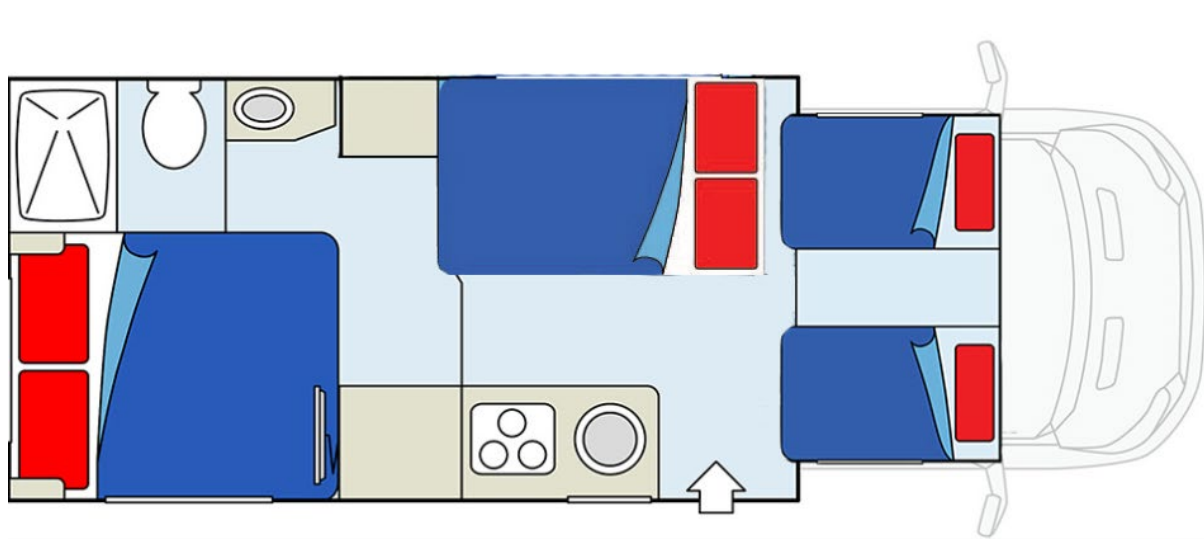

## Sleeping for up to 4 Adults & 2 Children

- Queen Bed - 1.52m x 2.03m
- 2 Over-cab Beds - 0.76m x 1.82m
- Dinette Bed(kids) - 1.06m x 1.80m

## Vehicle Dimensions

- Length – 7.3 – 7.9m
- Width – 2.6m
- Interior Height – 2.1m
- Height – 3.4m

## CanaDream Compact Motorhome Floorplans

Day

Night

Floor plans and specifications are intended as a guide and CanaDream cannot guarantee exact specifications and layouts.

Available on all independent and tailor-made holidays in Canada.