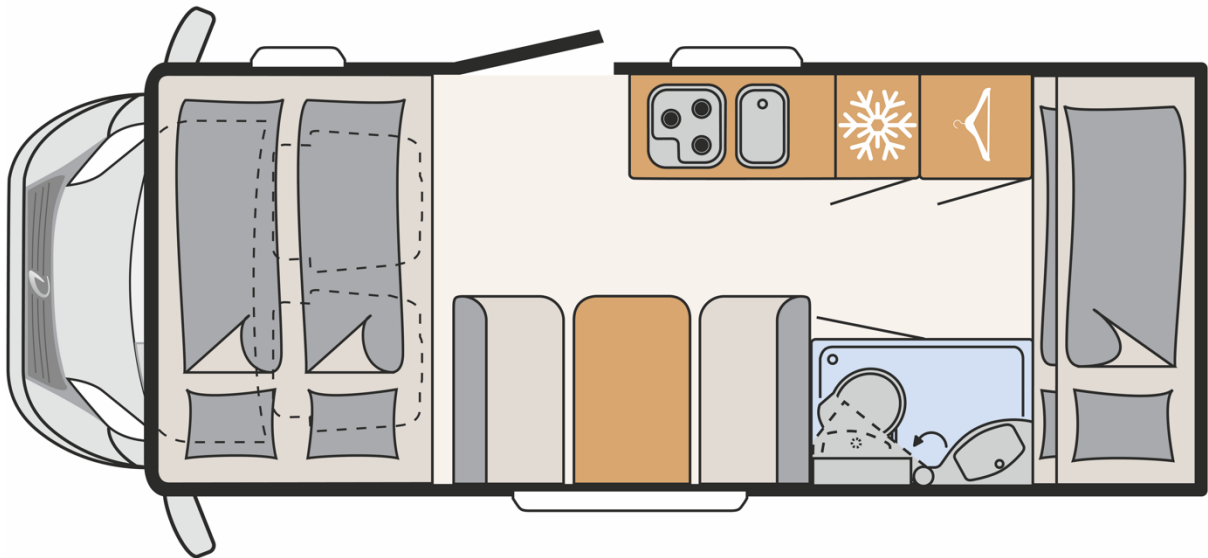

Optional Extras

- Balancing Wedges (Pair)
- Picnic table and chairs (chairs per person travelling)

Vehicle Specifications

- Vehicle: Sunlight A72
- Automatic
- Power steering
- Air-con: Drivers Cab
- Fuel tank capacity: 90L
- Fresh water tank: 107L
- Wastewater tank: 90L
- 6 seatbelts in vehicle
- Power supply: 230v
- Fridge/freezer: 142L/15L
- 3 X WC Chemicals
- Sink
- Gas stove
- Cutlery & cooking utensils
- Crockery and glasses
- Pots and pans
- Pressurised water
- Stereo System
- Smart TV
- Toilet
- Shower

Sleeping for up to 4 Adults and 2 Children

- Rear - Bunk Beds 2.10m x 0.80m / 2.05m x 0.80m
- Middle – Double Bed 1.85m x 1.30m
- Overcab – Double Bed 2.10m x 1.65m

Vehicle Dimensions

- Length – 6.51m
- Width – 2.33m
- Height – 3.19m
- Interior Height – 1.98m

McRent Family Plus Floorplan

Day

Night

Bed configurations are available in a double or twin. Please request your preference at the time of booking.

Floor plans and specifications are intended as a guide and McRent cannot guarantee exact specifications and layouts.