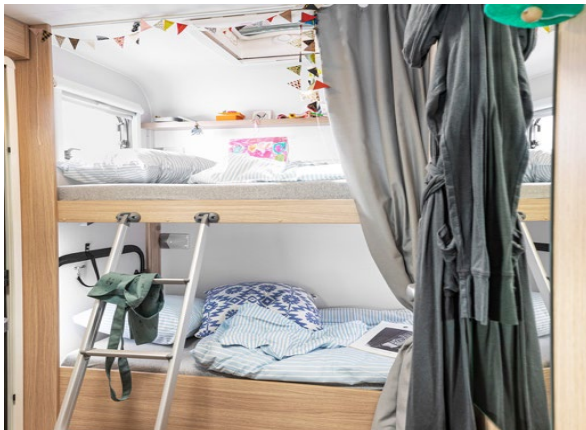

MCRENT FAMILY PLUS

6 berth motorhome

The alcove motorhome with bunk beds and space for the whole family, with a maximum of six sleeping places and six seats.

What's included with the McRent Family Plus

- Linen and bedding
- Towels
- Kitchen Kit
- Toilet and shower
- Additional driver fees
- 2 Gas bottles (need to be returned full)

Optional Extras

- Balancing Wedges (Pair)
- Picnic table and chairs (chairs per person travelling)

Vehicle Specifications

- Vehicle: Sunlight A72
- Automatic
- Power steering
- Air-con: Drivers Cab
- Fuel tank capacity: 90L
- Fresh water tank: 107L
- Wastewater tank: 90L
- 6 seatbelts in vehicle
- Power supply: 230v
- Fridge/freezer: 142L/15L
- 3 X WC Chemicals
- Sink
- Gas stove
- Cutlery & cooking utensils
- Crockery and glasses
- Pots and pans
- Pressurised water
- Stereo System
- Smart TV
- Toilet
- Shower

Sleeping for up to 4 Adults and 2 Children

- Rear - Bunk Beds 2.10m x 0.80m / 2.05m x 0.80m
- Middle – Double Bed 1.85m x 1.30m
- Overcab – Double Bed 2.10m x 1.65m

Vehicle Dimensions

- Length – 6.51m
- Width – 2.33m
- Height – 3.19m
- Interior Height – 1.98m

McRent Family Plus Floorplan

Day

Night

Bed configurations are available in a double or twin. Please request your preference at the time of booking.

Floor plans and specifications are intended as a guide and McRent cannot guarantee exact specifications and layouts.