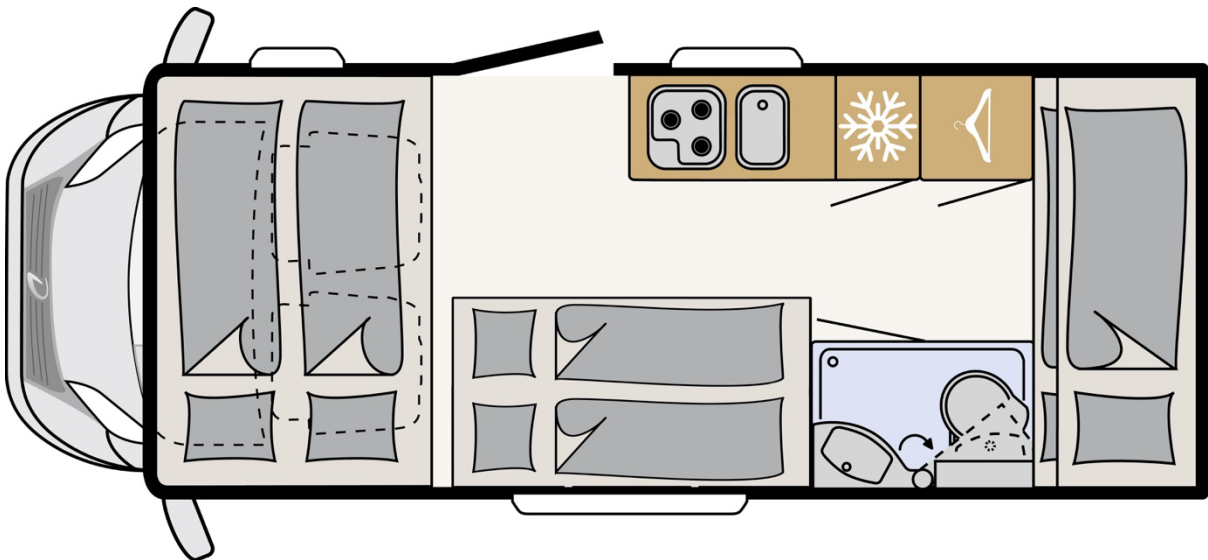

Optional Extras

- Balancing Wedges (Pair)
- Picnic table and chairs (chairs per person travelling)

Vehicle Specifications

- Vehicle: Sunlight A72
- Automatic
- Power steering
- Air-con: Drivers Cab
- Fuel tank capacity: 90L
- Fresh water tank: 107L
- Wastewater tank: 90L
- 6 seatbelts in vehicle
- Power supply: 230v
- Fridge/freezer: 142L/15L
- 3 X WC Chemicals
- Sink
- Gas stove
- Cutlery & cooking utensils
- Crockery and glasses
- Pots and pans
- Pressurised water
- Stereo System
- Smart TV
- Toilet
- Shower

Sleeping for up to 4 Adults and 2 Children

- Rear - Bunk Beds 2.10m x 0.80m / 2.05m x 0.80m
- Middle – Double Bed 1.85m x 1.30m
- Overcab – Double Bed 2.10m x 1.65m

Vehicle Dimensions

- Length – 6.51m
- Width – 2.33m
- Height – 3.19m
- Interior Height – 1.98m

McRent Family Plus Floorplan

Day

Night

Bed configurations are available in a double or twin. Please request your preference at the time of booking.

Floor plans and specifications are intended as a guide and McRent cannot guarantee exact specifications and layouts.