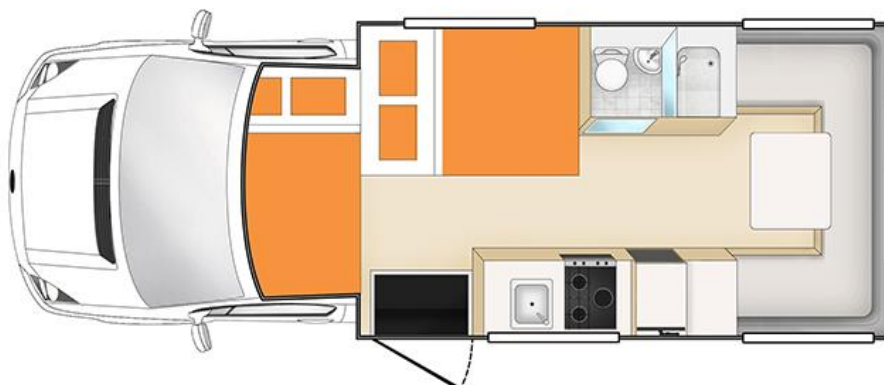

Floor plans and specifications are intended as a guide and Apollo cannot guarantee exact specifications and layouts.

Available on all independent and tailor-made holidays in New Zealand.

Find out more at www.caravanclub.co.uk/worldwide