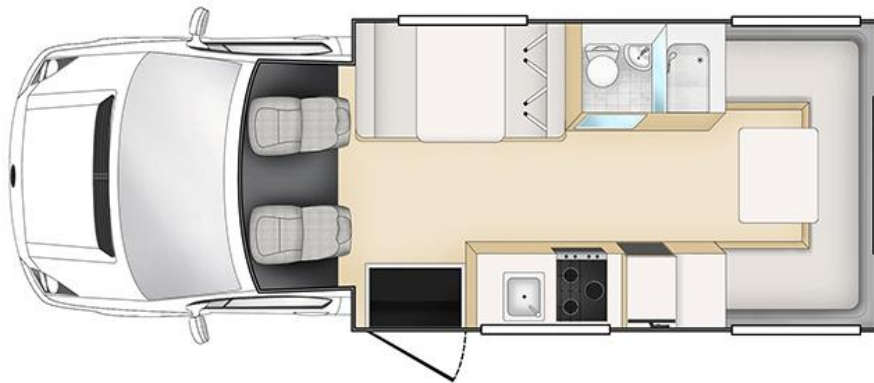

Apollo Euro Camper Floorplans

Day

Night

Floor plans and specifications are intended as a guide and Apollo cannot guarantee exact specifications and layouts.

Available on all independent and tailor-made holidays in New Zealand.

Find out more at www.caravanclub.co.uk/worldwide