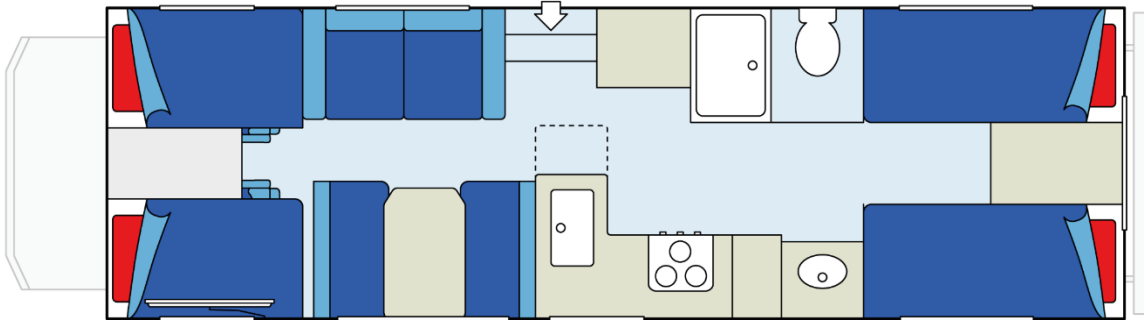

CanaDream Large Motorhome Floorplans

Day

Night