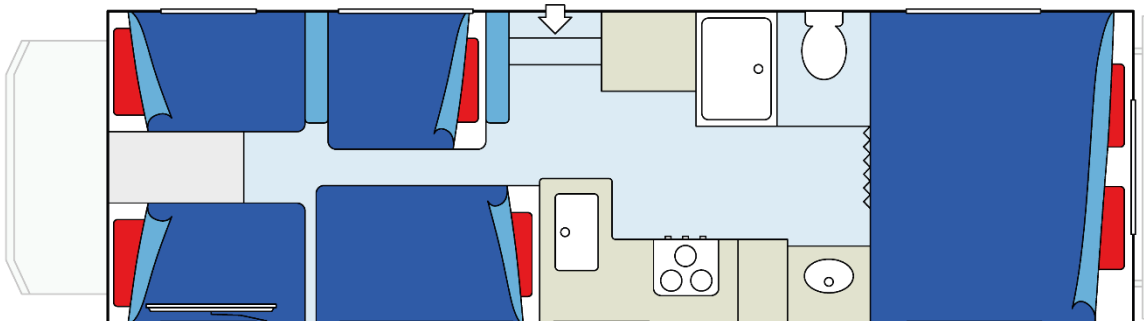

## Sleeping for up to 4 Adults & 2 Children

- Rear Twin/ King Bed 0.89m x 2.03m - 2.41m x 2.03m
- Over-cab Beds 0.76m x 1.80m
- Dinette Bed (Kids) 1.07m x 1.73m
- Sofa Bed 1.52m x 1.09m

## Vehicle Dimensions

- Length – 9.1m
- Width – 2.6m
- Height – 3.4m
- Interior Height – 2.1m

## CanaDream Large Motorhome Floorplans

Day

Night

Floor plans and specifications are intended as a guide and CanaDream cannot guarantee exact specifications and layouts.

Only available in Vancouver and Calgary