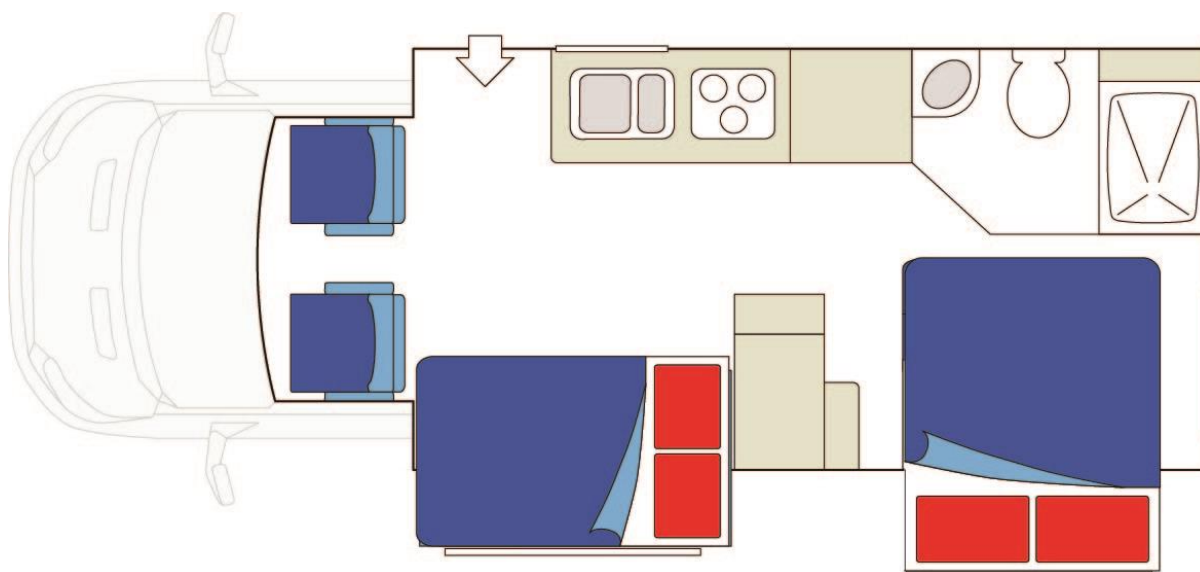

Look Inside the CanaDream Super Van Camper

[Take a look at the CanaDream Super Van Camper](#) interior, including day & night layouts.

What's included with the CanaDream Super Van Camper

- Kitchen kit
- Linen kit (Including bedding and towels)
- Camping chairs
- Toilet chemicals
- Unlimited kilometres
- Extra driver fees
- Lock Out Service
- Lost key replacement
- Windshield Protection
- Drop Off Valet Service (Including empty of holding tanks and rubbish disposal)
- VIP Insurance

Vehicle Specifications

- 6.8-7.3L Petrol engine
- Automatic
- Power steering
- Cruise Control
- Air-con: Drivers Cab + Main Cab
- Heating: Drivers Cab + Main Cab
- Fuel tank capacity: 208L
- Fresh water tank: 167L
- Grey water tank: 132L
- Black water tank: 132L
- 4 seatbelts
- Power supply: 110v/12v
- Fire extinguisher
- Reversing camera (New models only)
- Fridge/freezer:170-283L
- Slide-out
- Oven or convection microwave
- Sink
- 3 burner propane cook top
- Cutlery & cooking utensils
- Crockery and glasses
- Pots and pans
- Bedding and Linen
- Radio
- TV
- AUX/USB Port
- Toilet
- Shower

Sleeping for up to 2 Adults & 2 Children

- Queen Bed 1.52m x 2.03m
- Dinette Bed 1.04m x 1.93m

Vehicle Dimensions

- Length – 7.0-8.2m
- Width – 2.6m
- Height – 3.4m
- Interior Height – 2.1m

Canadream Super Van Camper Floorplans

Day

Night

Floor plans and specifications are intended as a guide and Canadream cannot guarantee exact specifications and layouts.

Available on all independent and tailor-made holidays in Canada.