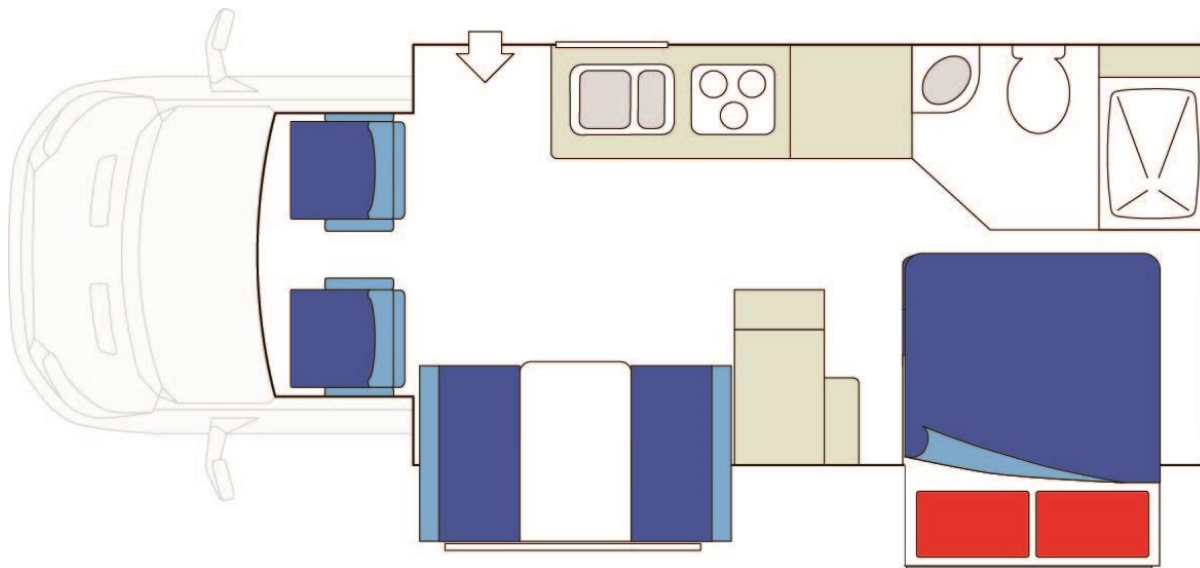

Vehicle Specifications

- 6.8-7.3L Petrol engine
- Automatic
- Power steering
- Cruise Control
- Air-con: Drivers Cab + Main Cab
- Heating: Drivers Cab + Main Cab
- Fuel tank capacity: 208L
- Fresh water tank: 167L
- Grey water tank: 132L
- Black water tank: 132L
- 4 seatbelts
- Power supply: 110v/12v
- Fire extinguisher
- Reversing camera (New models only)
- Fridge/freezer:170-283L
- Slide-out
- Oven or convection microwave
- Sink
- 3 burner propane cook top
- Cutlery & cooking utensils
- Crockery and glasses
- Pots and pans
- Bedding and Linen
- Radio
- TV
- AUX/USB Port
- Toilet
- Shower

Sleeping for up to 2 Adults & 2 Children

- Queen Bed 1.52m x 2.03m
- Dinette Bed 1.04m x 1.93m

Vehicle Dimensions

- Length – 7.0-8.2m
- Width – 2.6m
- Height – 3.4m
- Interior Height – 2.1m

Canadream Super Van Camper Floorplans

Day

Night

Floor plans and specifications are intended as a guide and Canadream cannot guarantee exact specifications and layouts.

Available on all independent and tailor-made holidays in Canada.